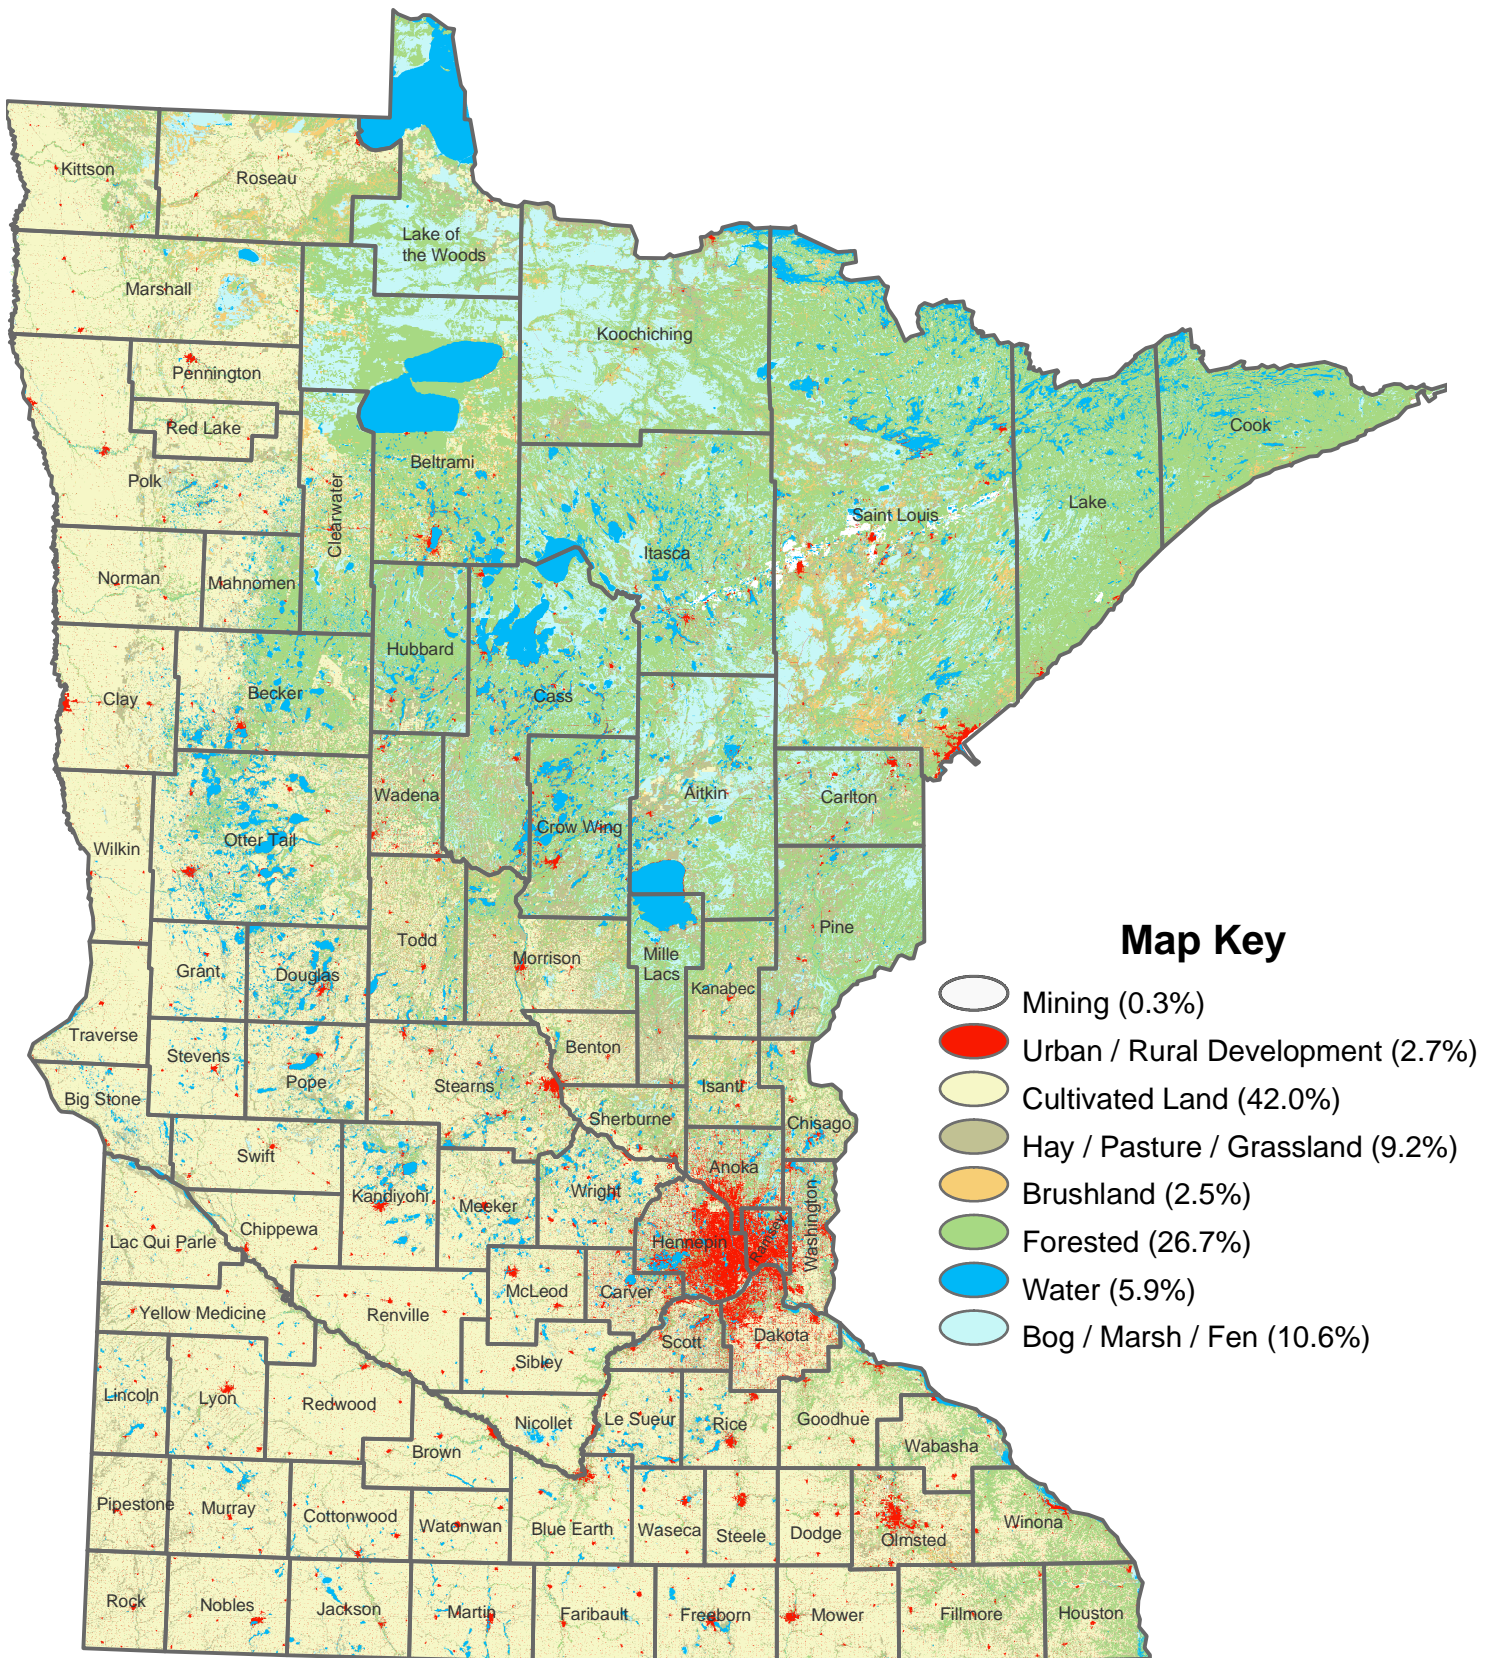

1990s CENSUS OF THE LAND

Data Source: Mn Dept. of Natural Resources; this data set integrates six different source data sets to provide a generalized overall view of Minnesota's land use / cover.

Metadata: <http://www.lmic.state.mn.us/choose/metadata/luse8.html>

Map Production: Mn Land Management Information Center; 3/11/05 jch