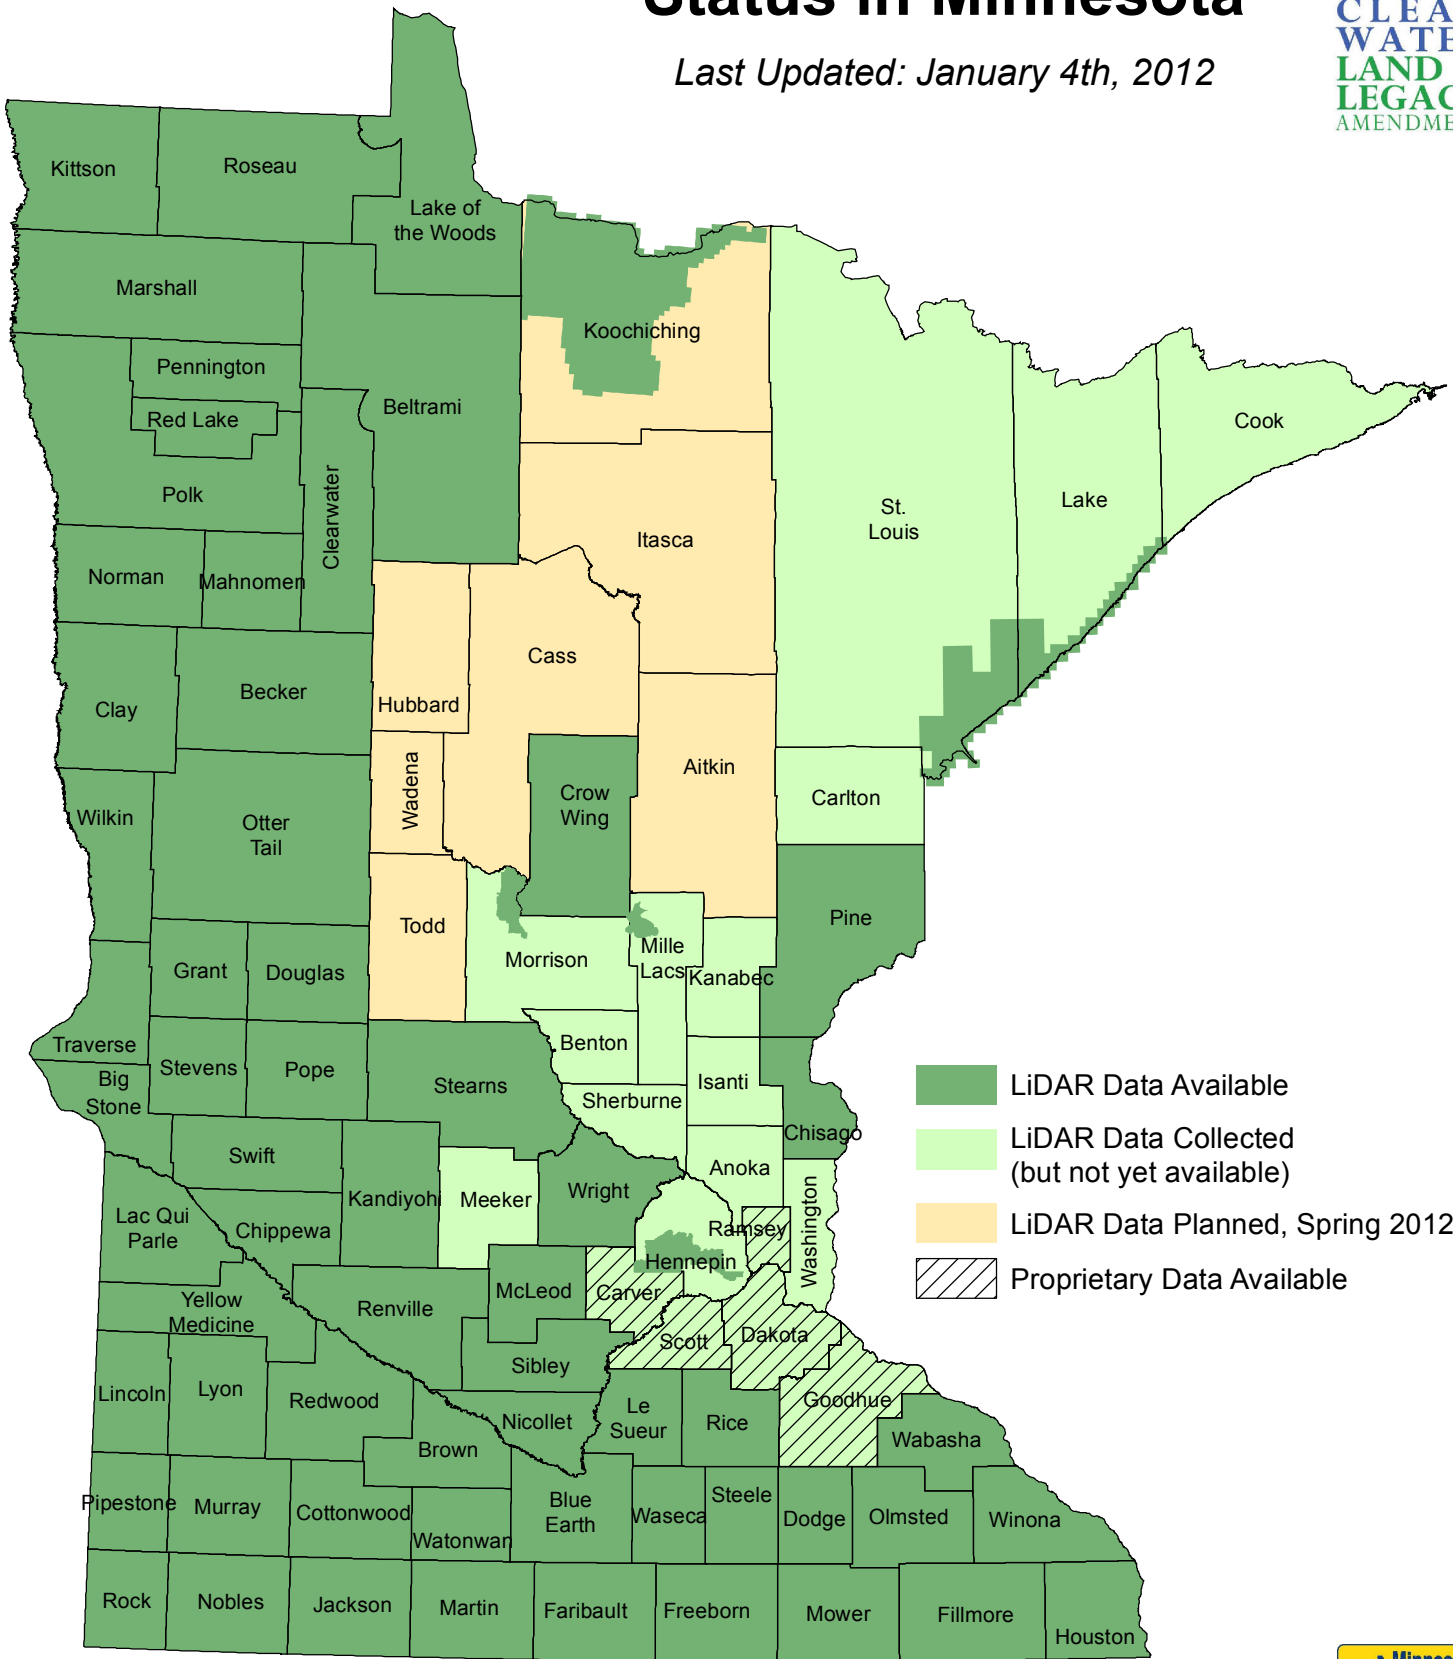

LiDAR Status in Minnesota

Last Updated: January 4th, 2012

- LiDAR Data Available
- LiDAR Data Collected (but not yet available)
- LiDAR Data Planned, Spring 2012
- Proprietary Data Available