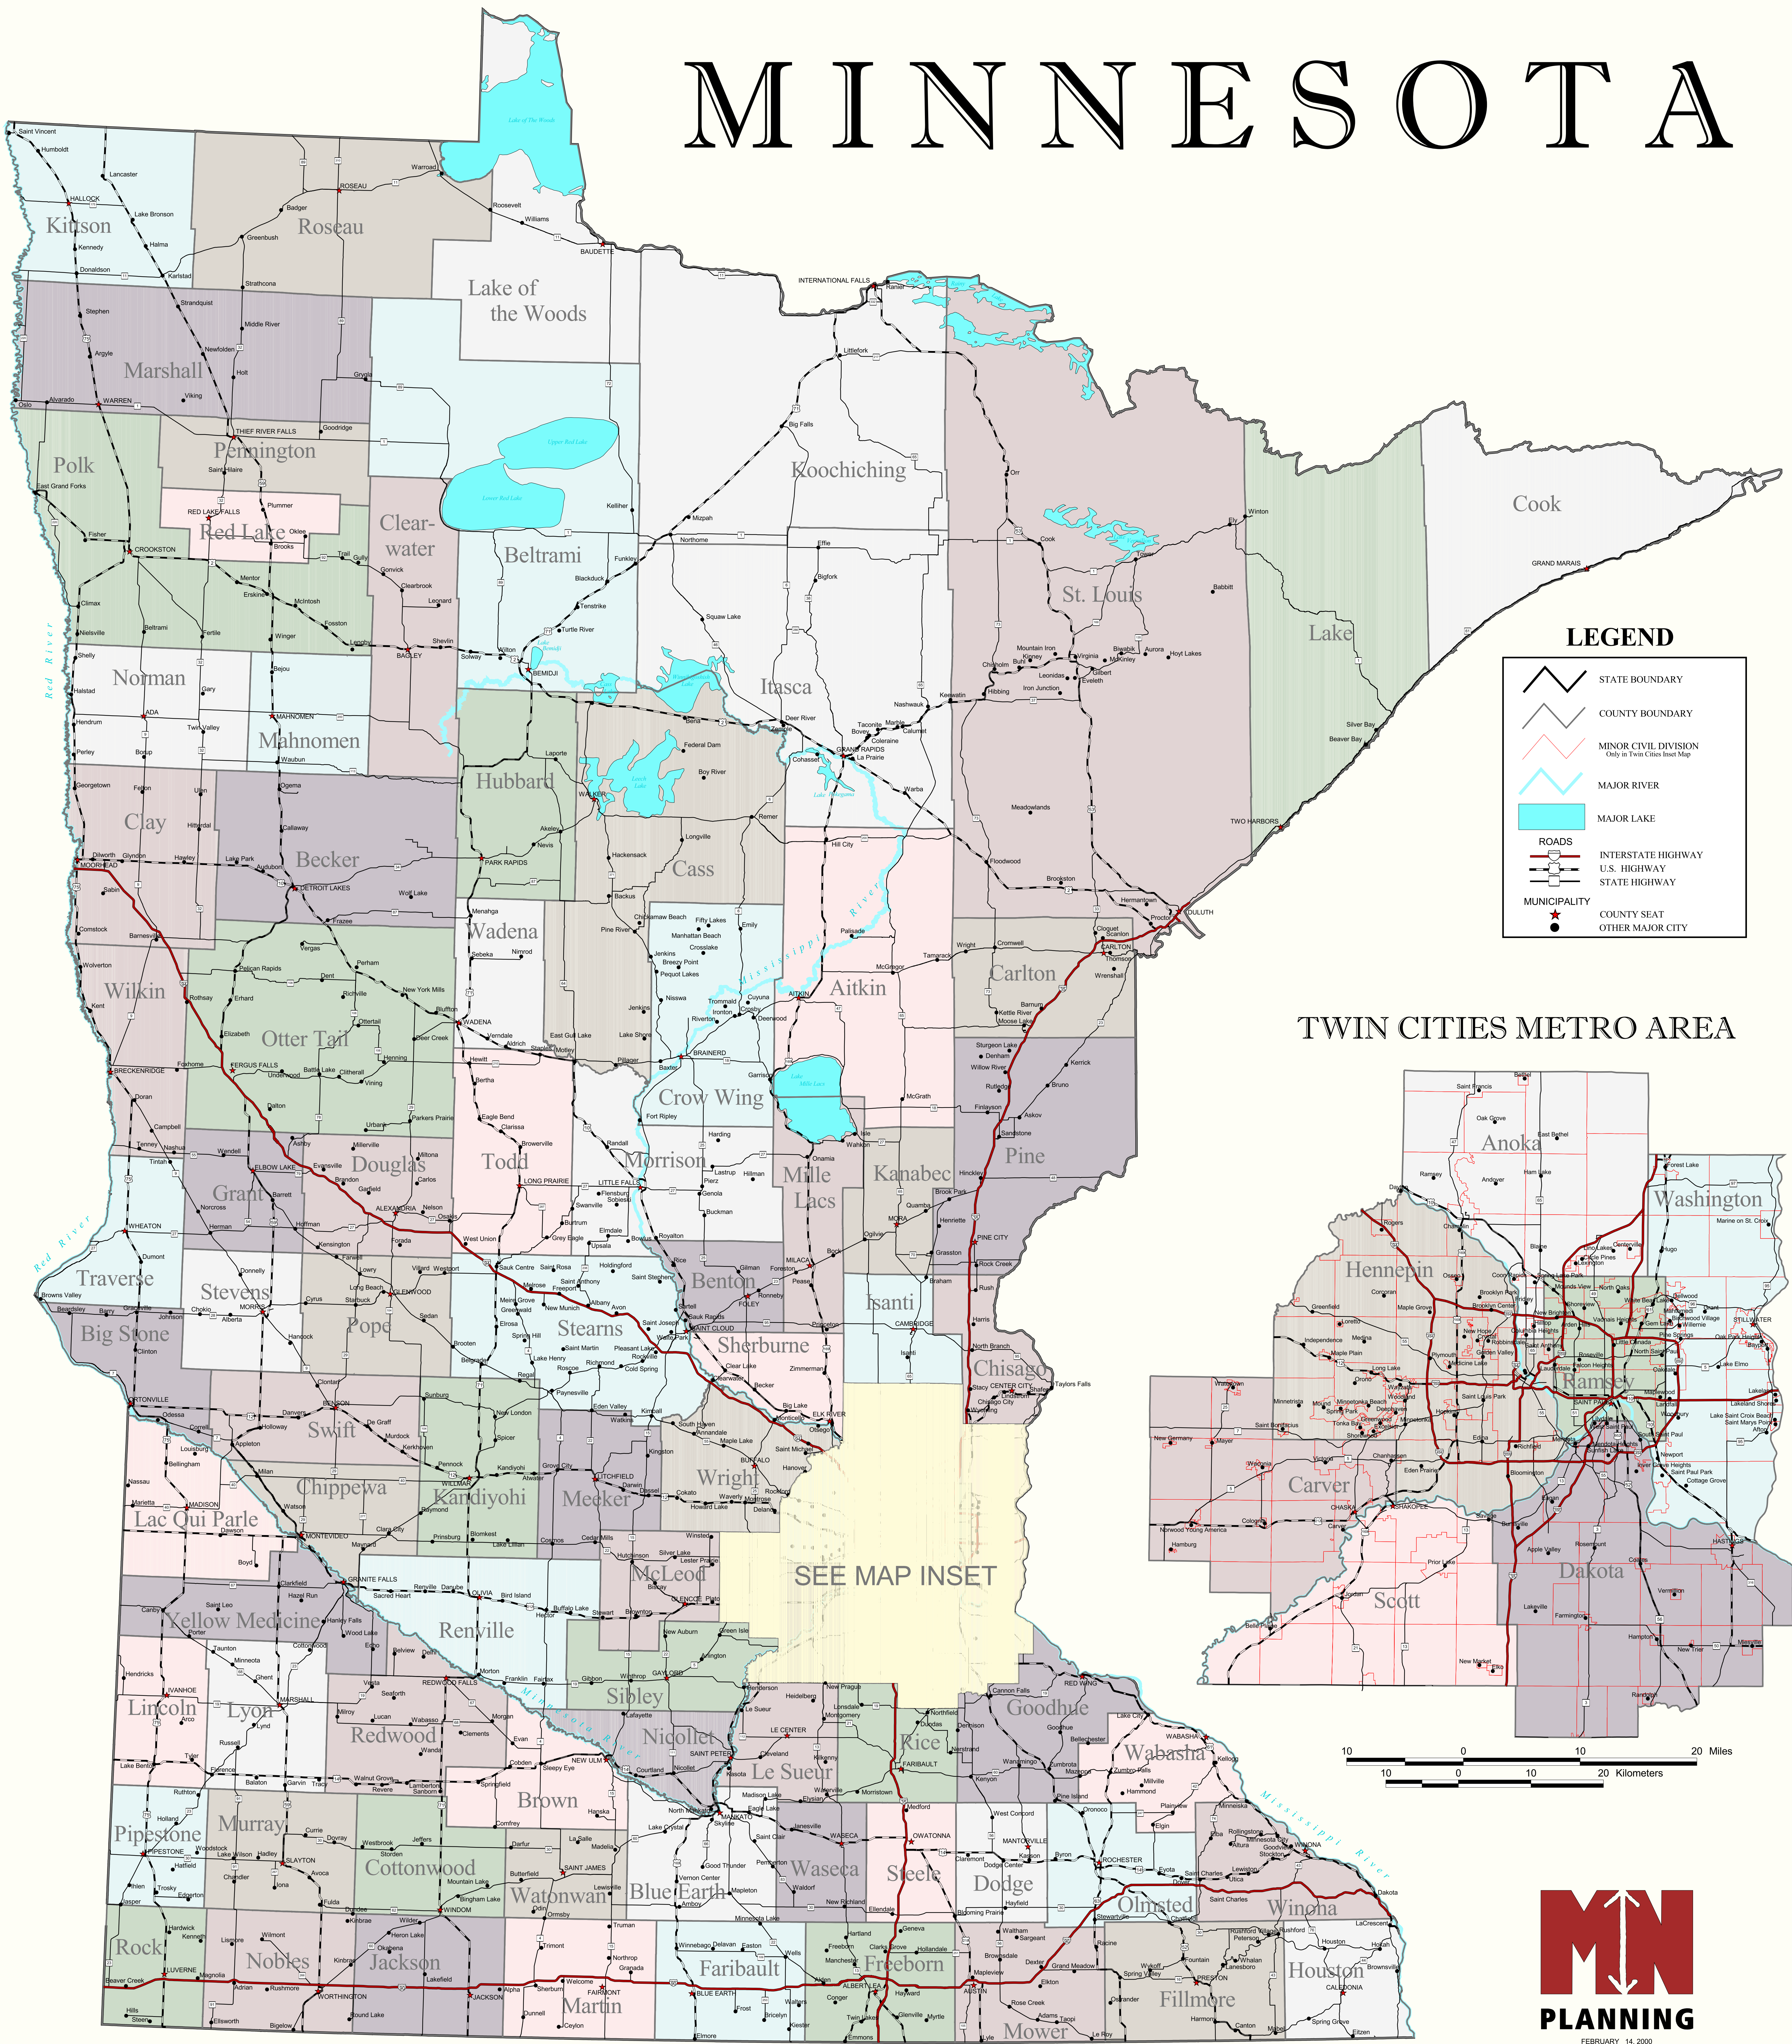

MINNESOTA

LEGEND

TWIN CITIES METRO AREA

SEE MAP INSET

FEBRUARY 14, 2000