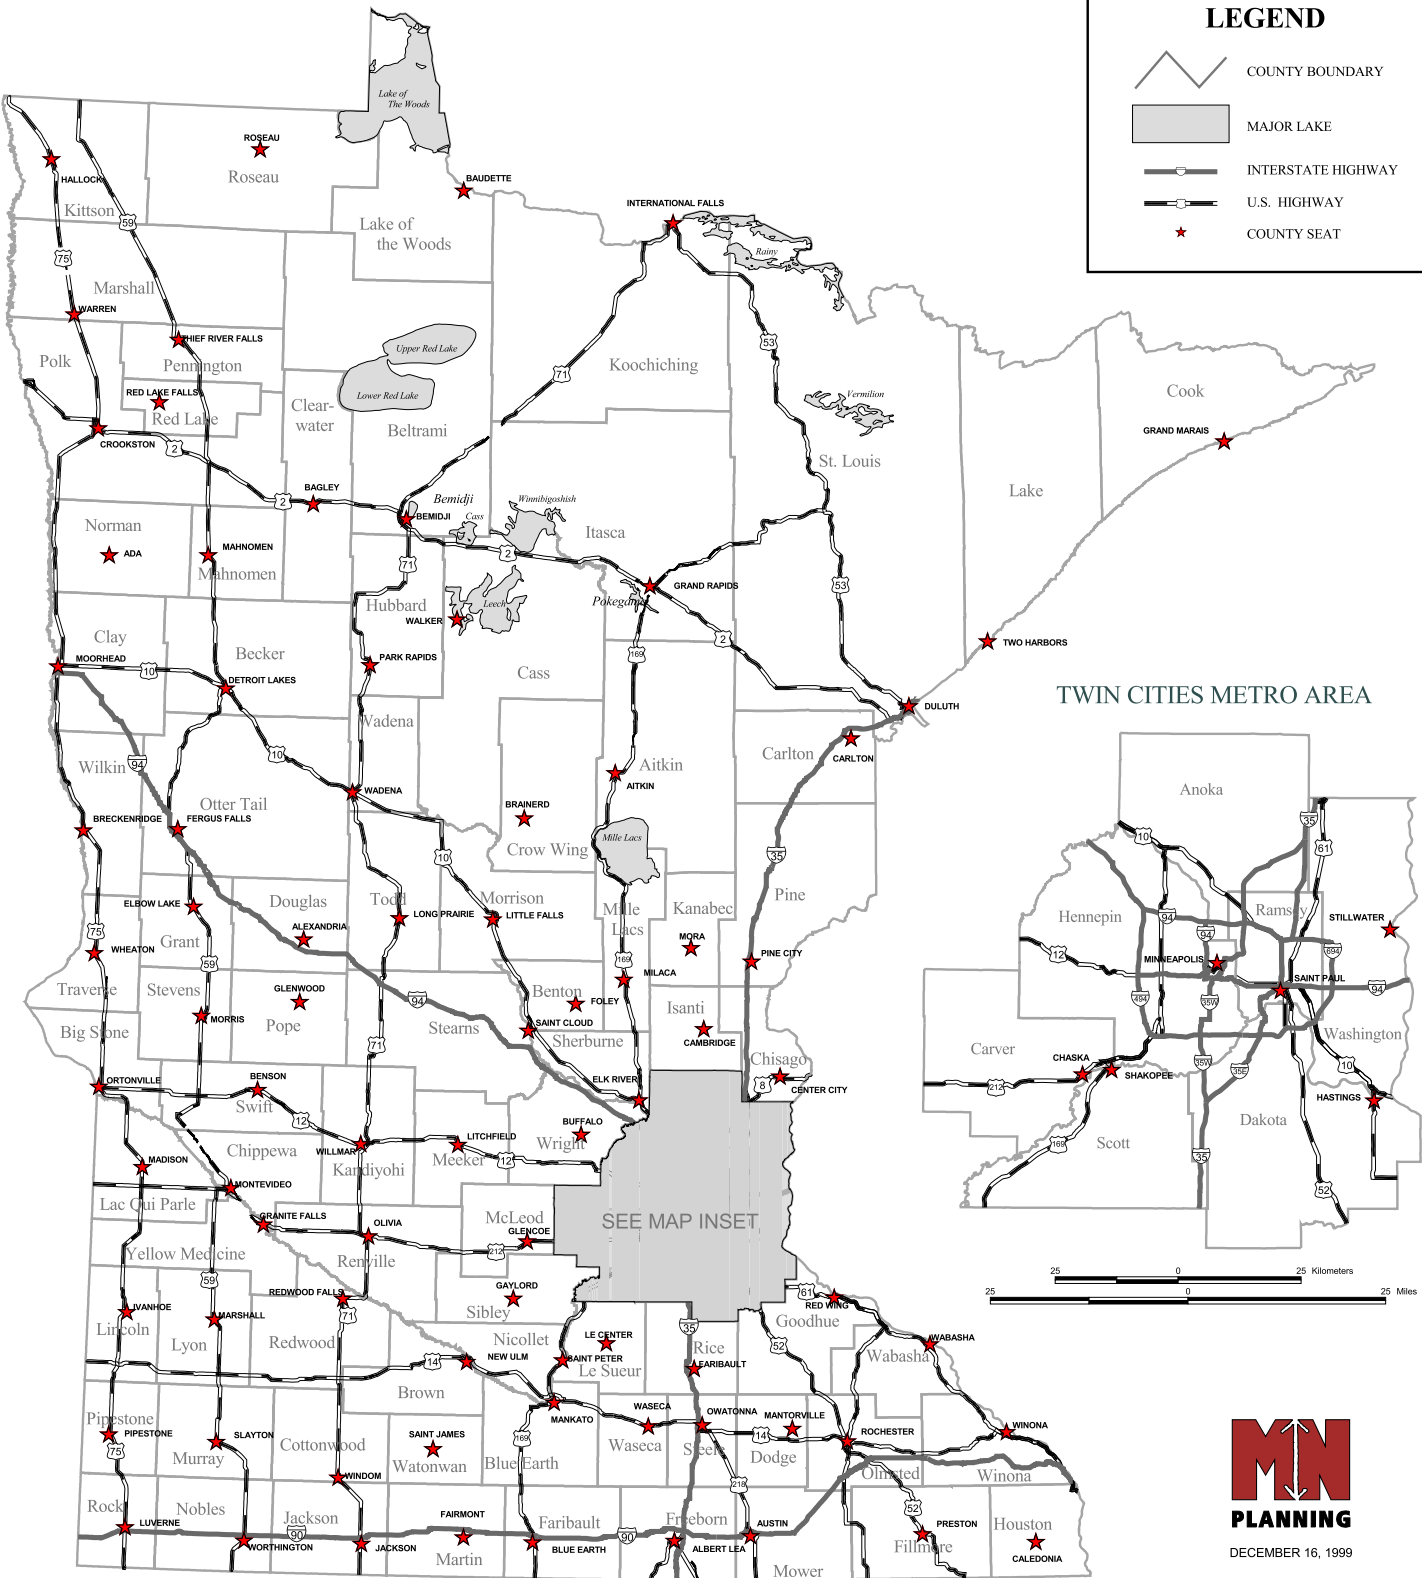

MINNESOTA

LEGEND

-  COUNTY BOUNDARY
-  MAJOR LAKE
-  INTERSTATE HIGHWAY
-  U.S. HIGHWAY
-  COUNTY SEAT

DECEMBER 16, 1999