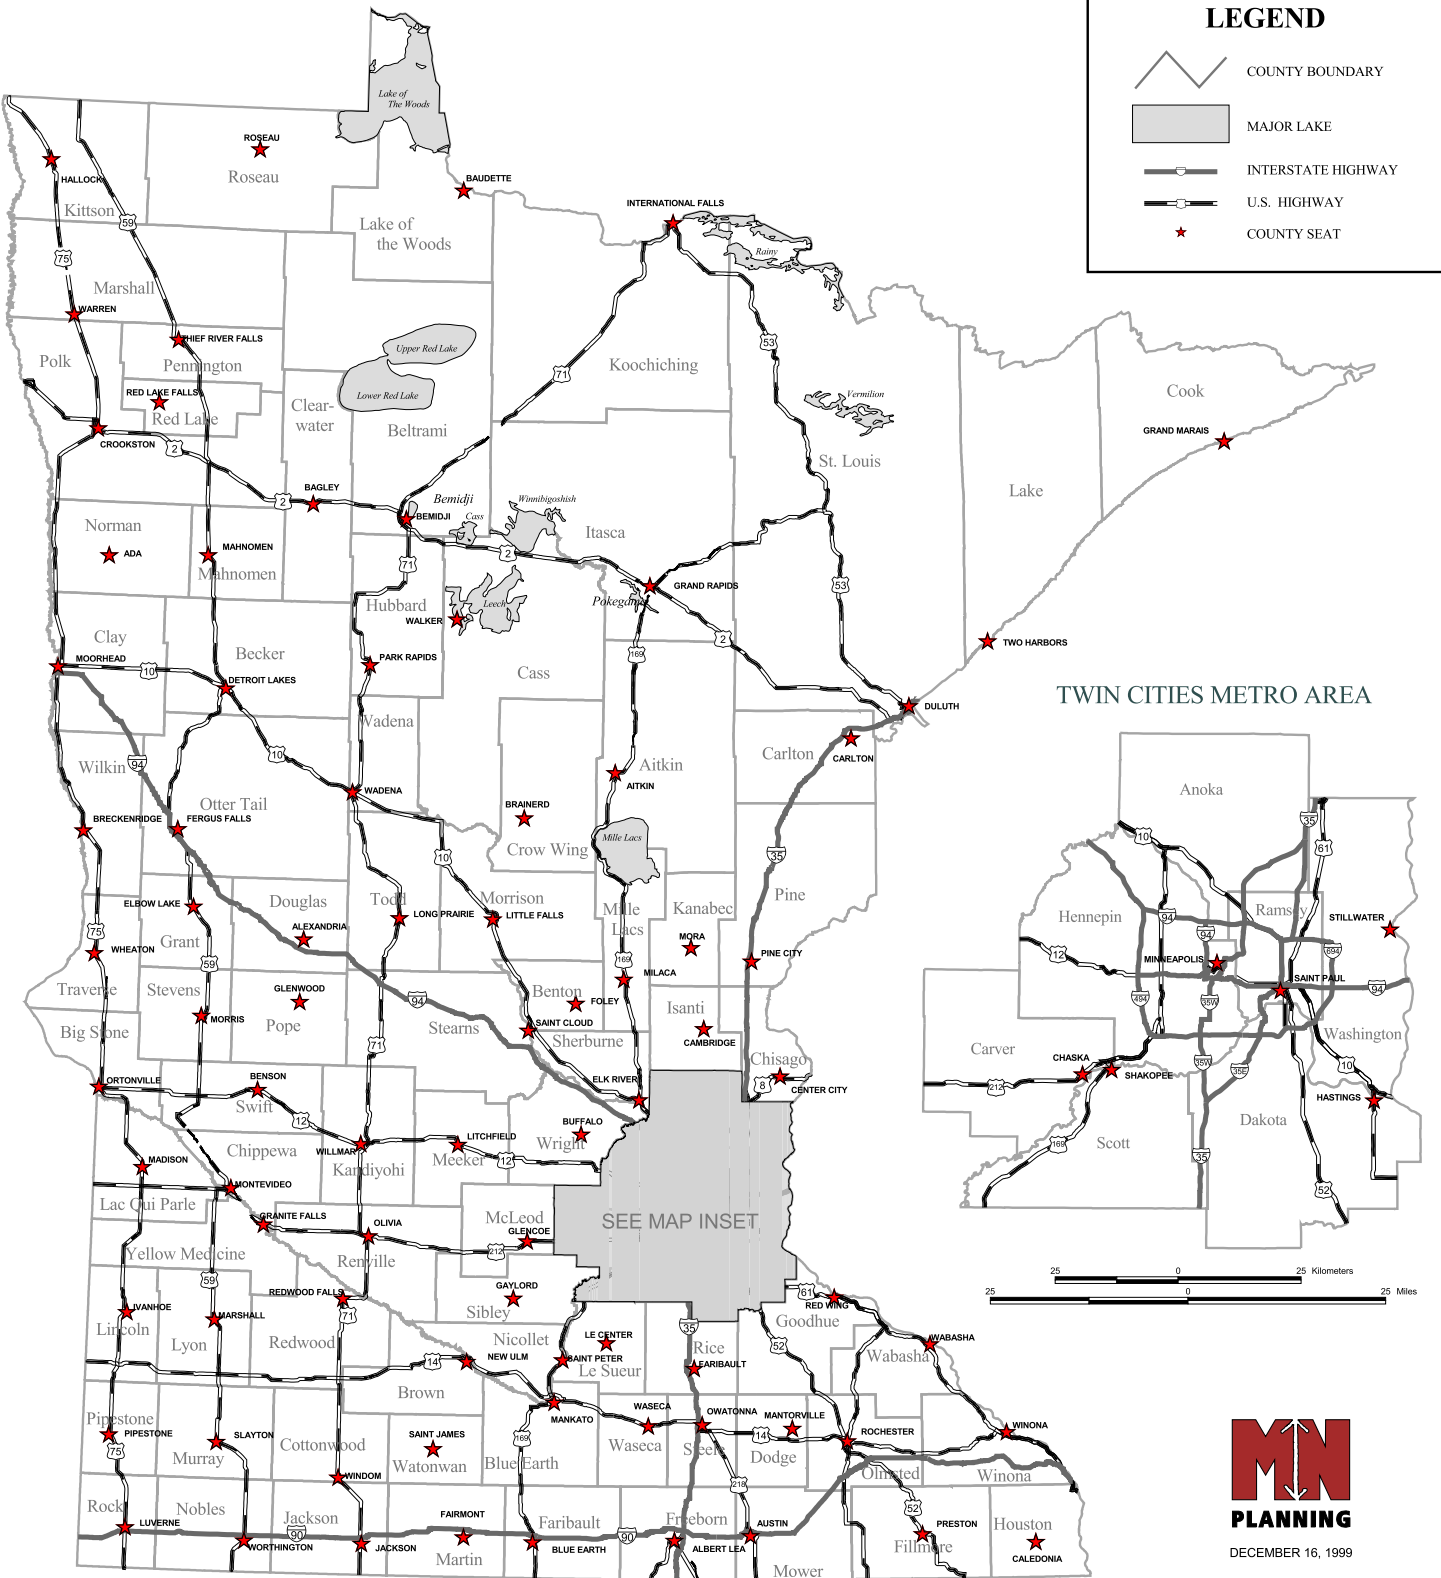

MINNESOTA

LEGEND

-  COUNTY BOUNDARY
-  MAJOR LAKE
-  INTERSTATE HIGHWAY
-  U.S. HIGHWAY
-  COUNTY SEAT

SEE MAP INSET

DECEMBER 16, 1999