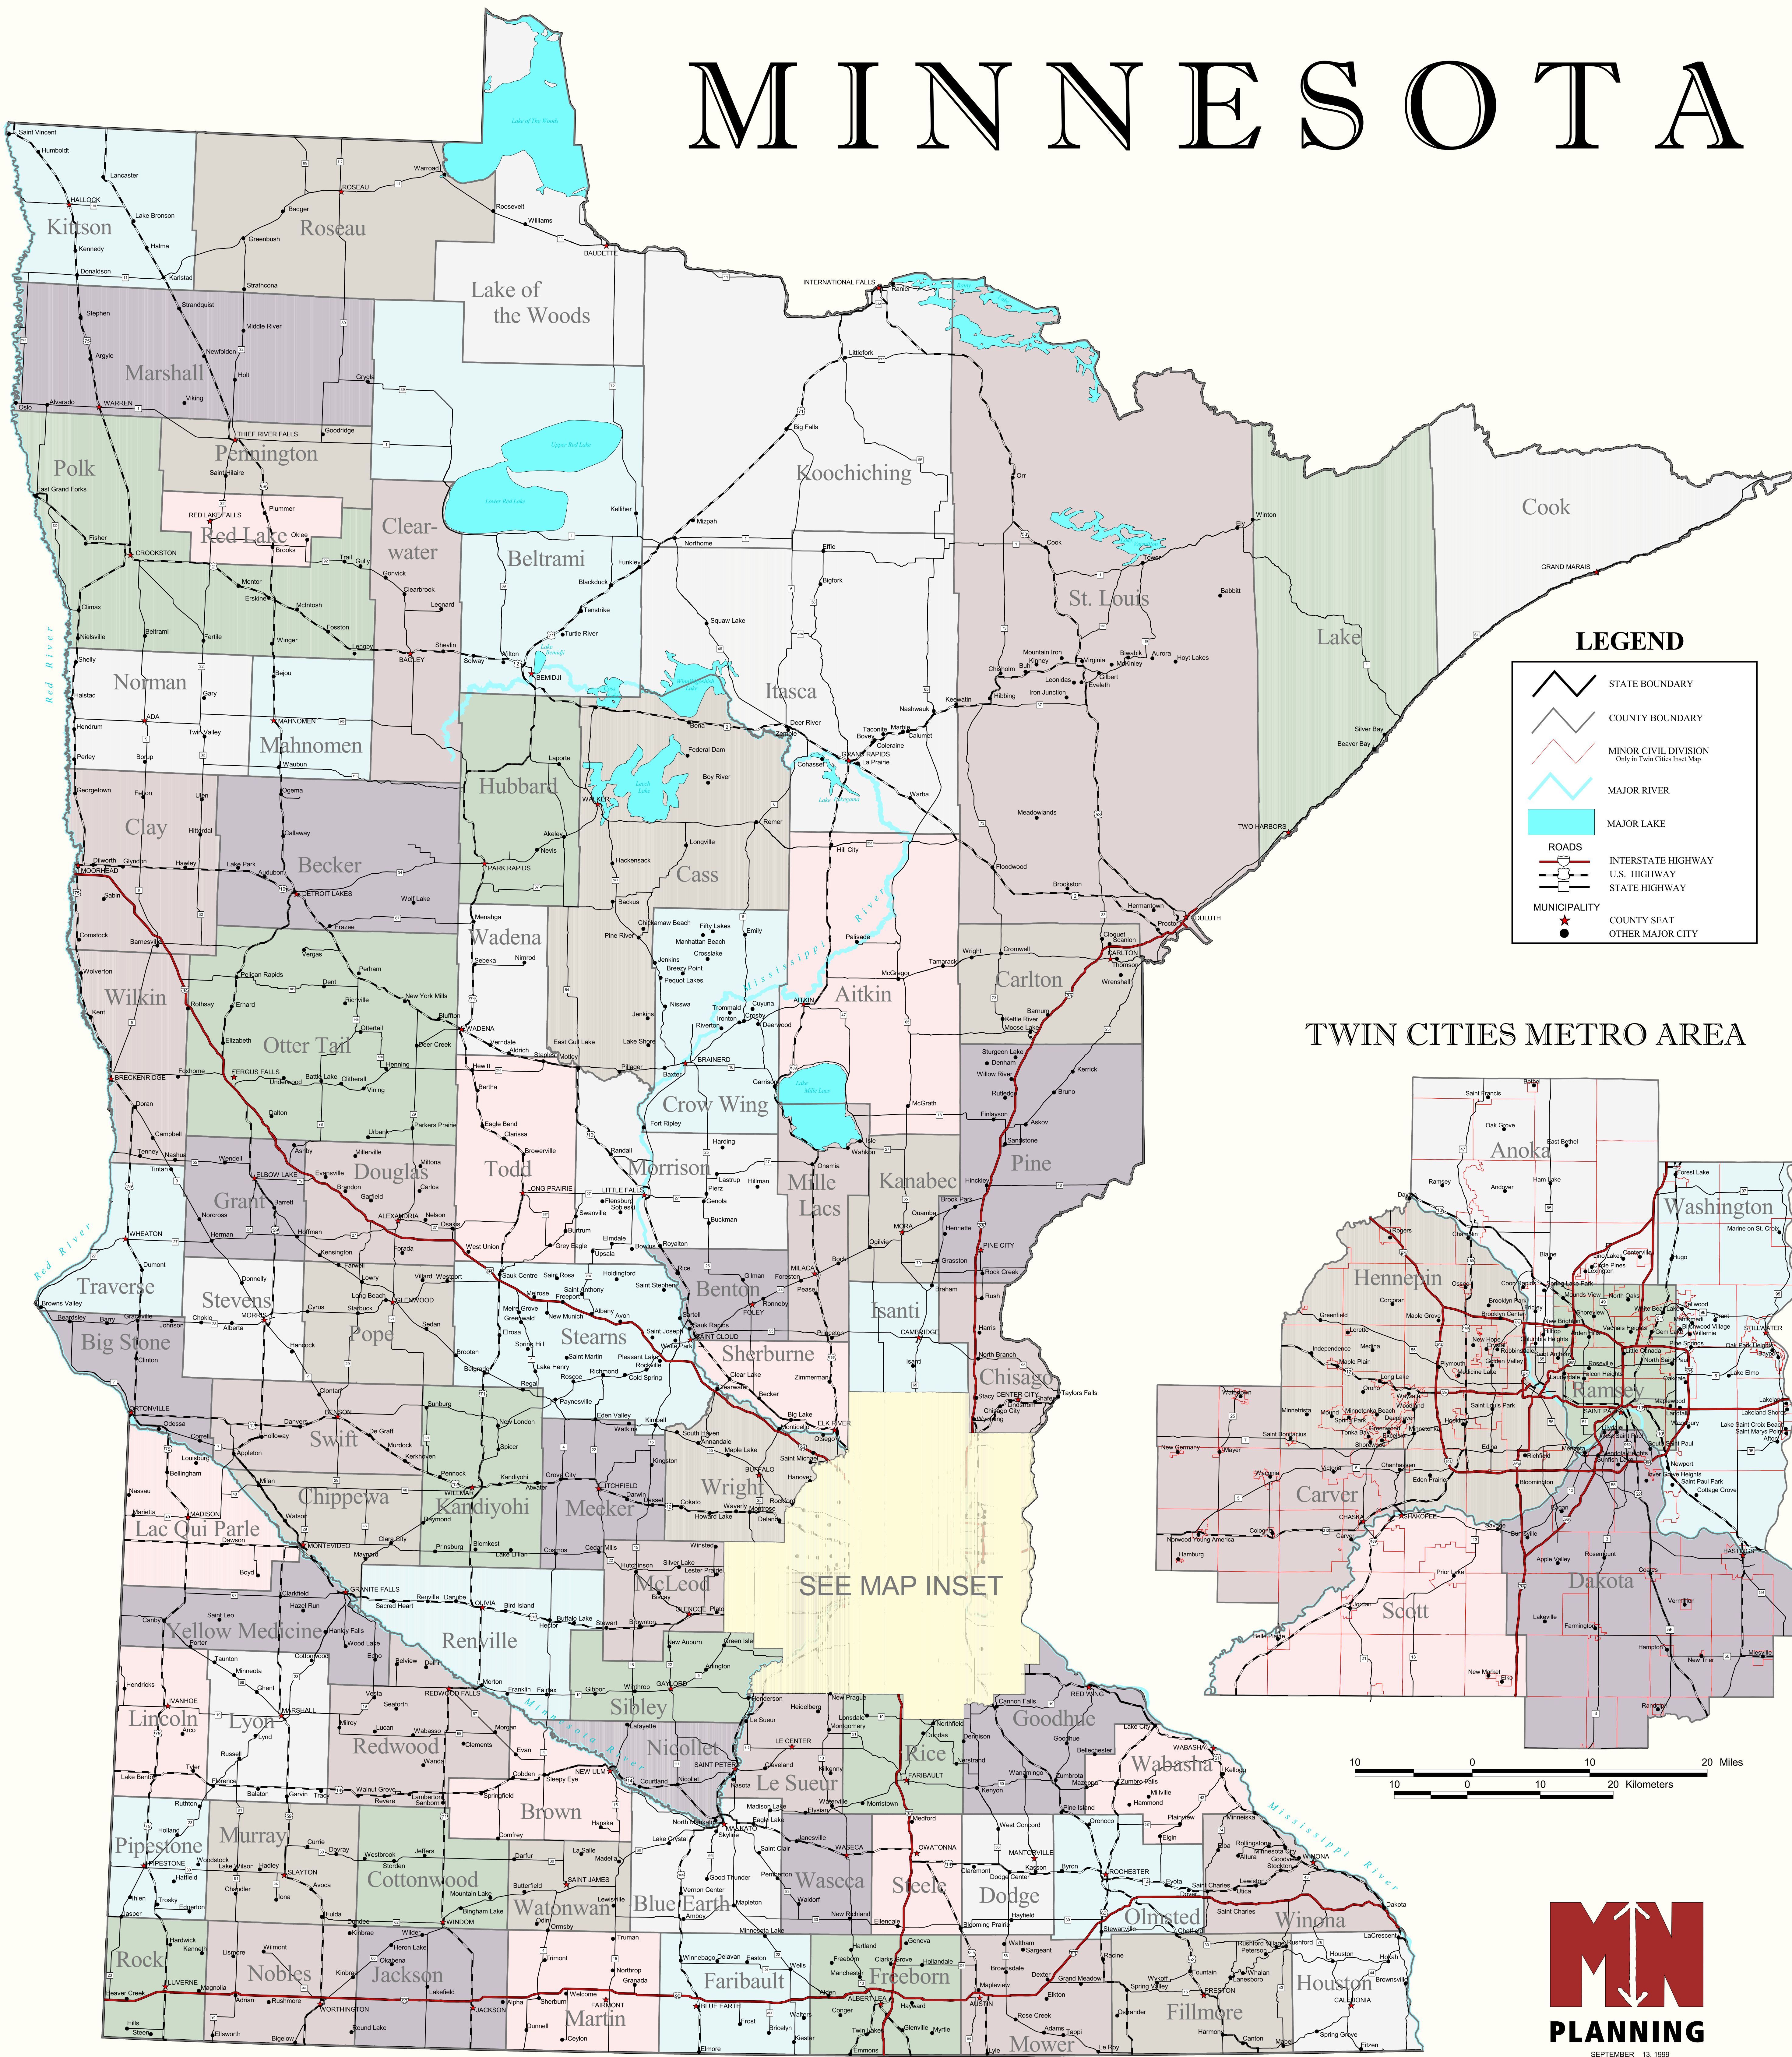

MINNESOTA

LEGEND

	STATE BOUNDARY
	COUNTY BOUNDARY
	MINOR CIVIL DIVISION Only in Twin Cities Metro Area
	MAJOR RIVER
	MAJOR LAKE
	ROADS
	INTERSTATE HIGHWAY
	U.S. HIGHWAY
	STATE HIGHWAY
	MUNICIPALITY
	COUNTY SEAT
	OTHER MAJOR CITY

TWIN CITIES METRO AREA