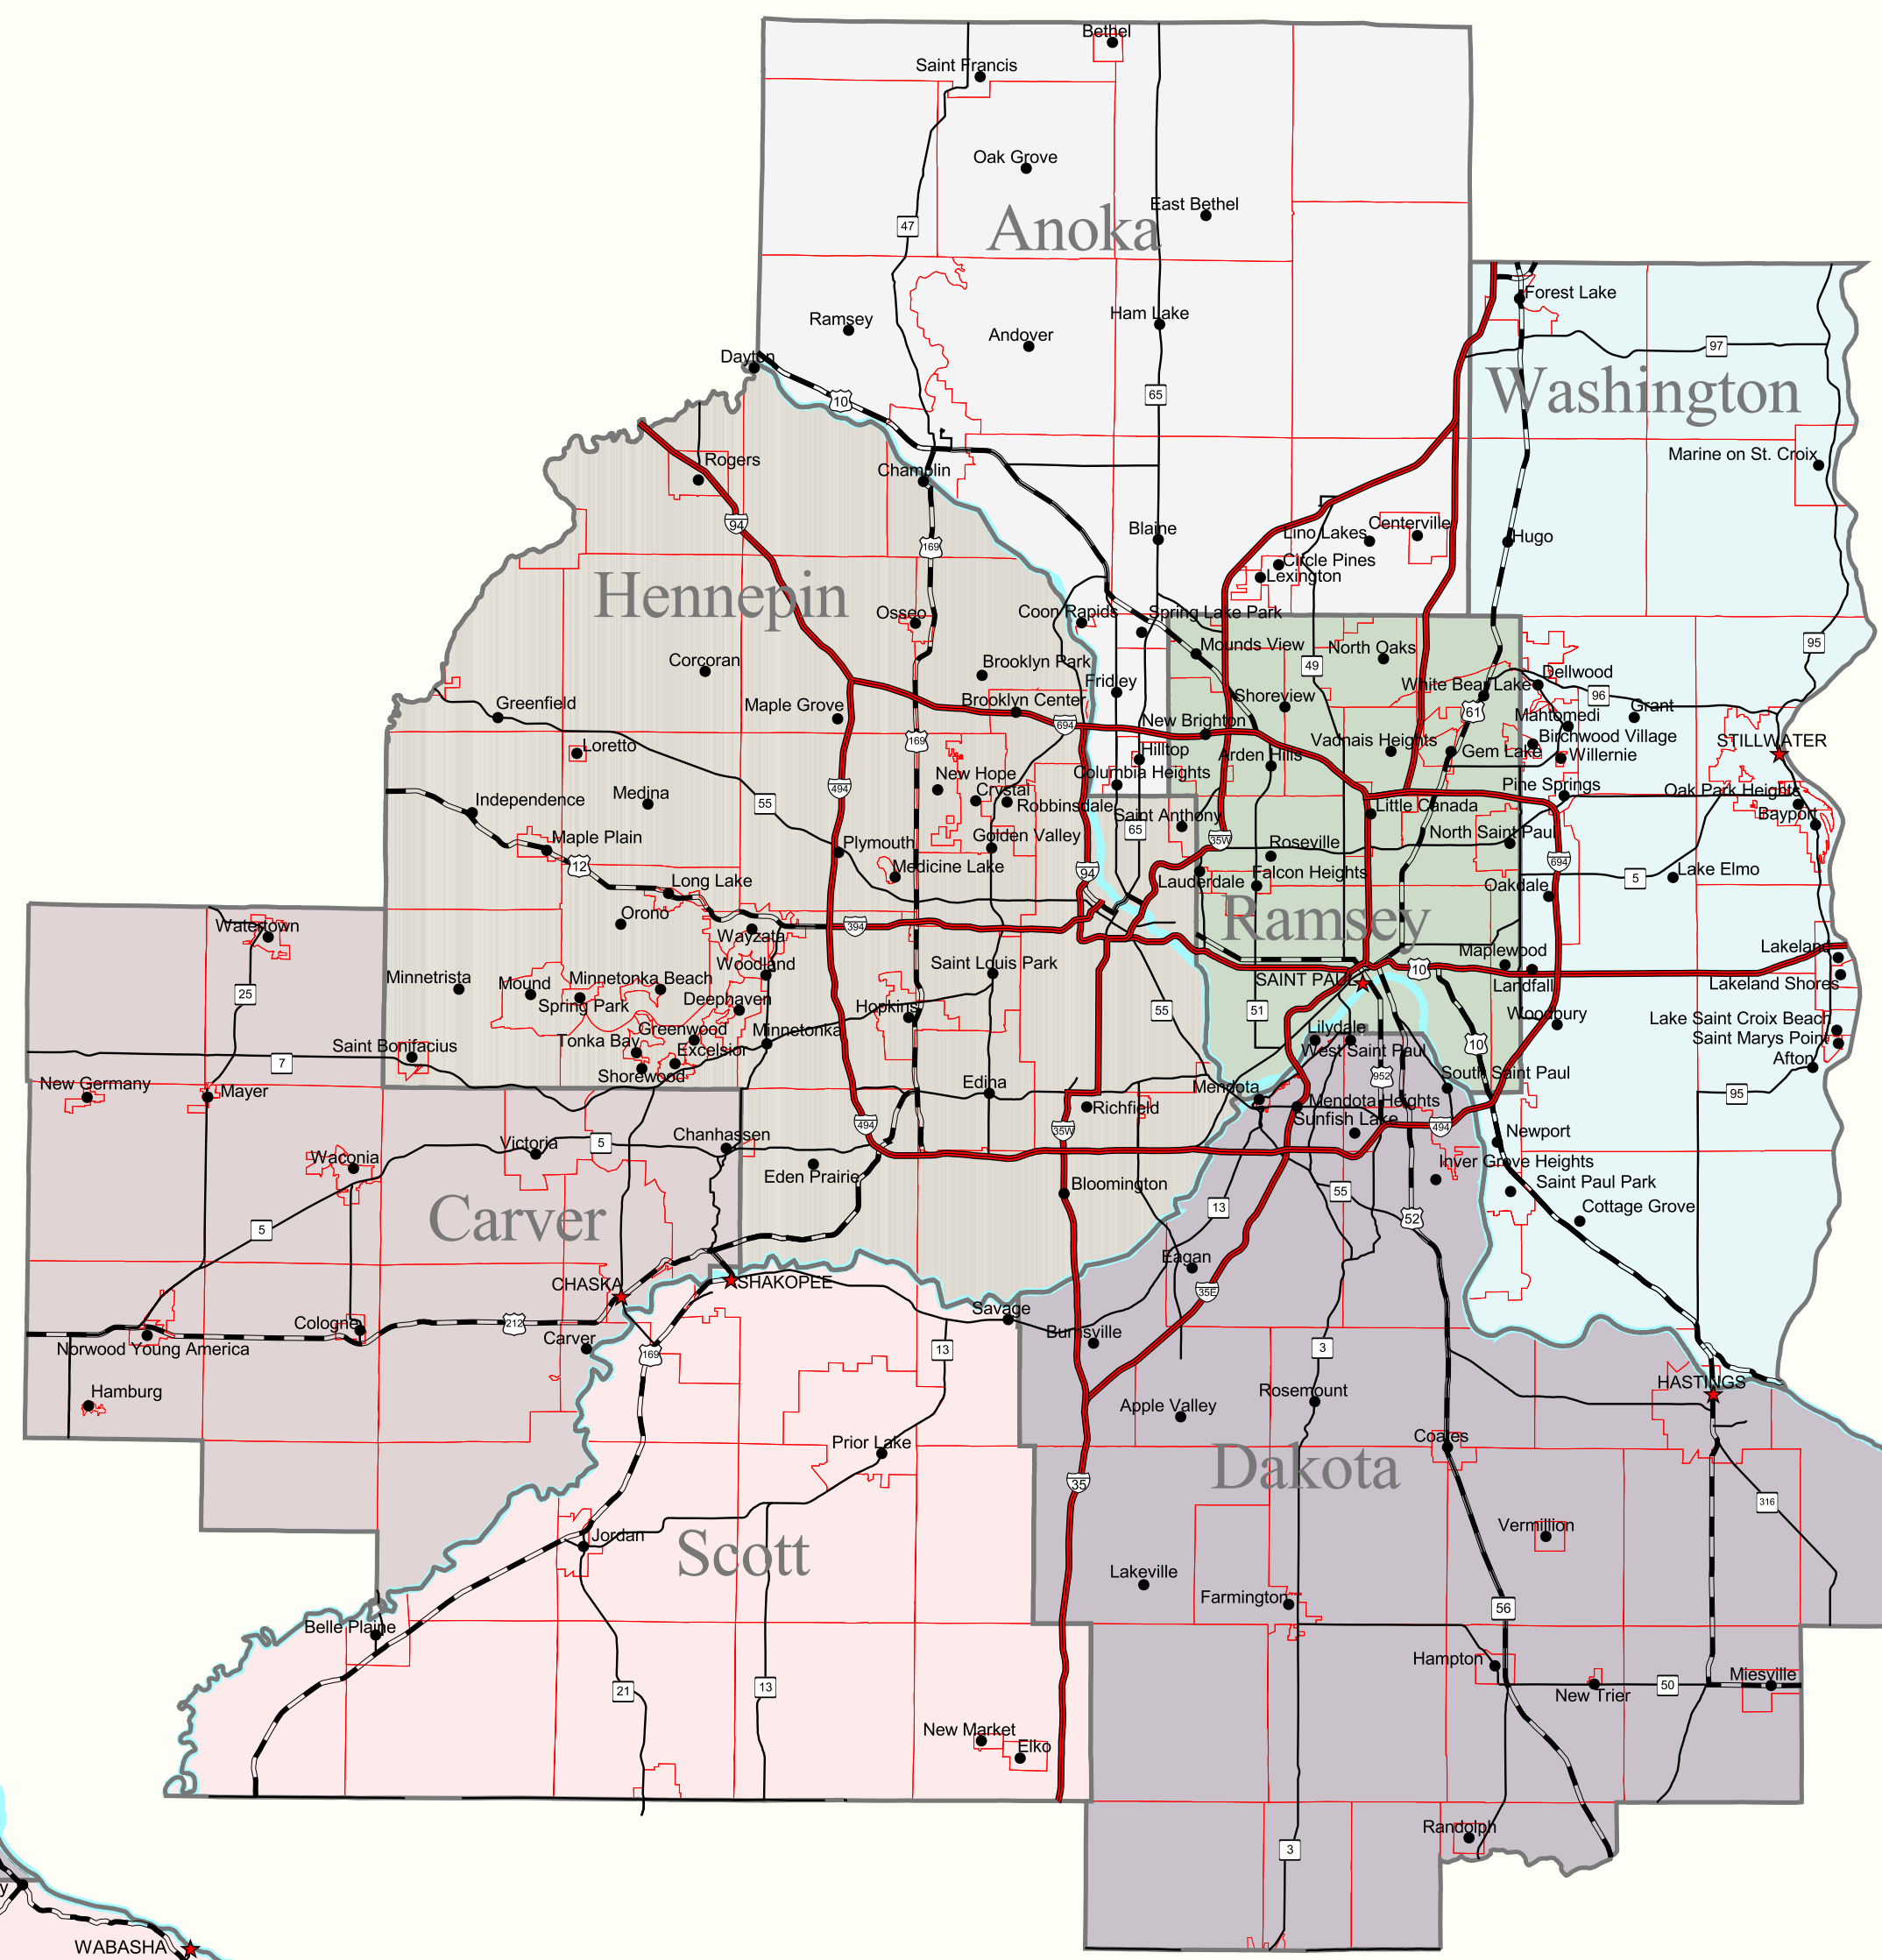

SEE MAP INSET

SEPTEMBER 13, 1999