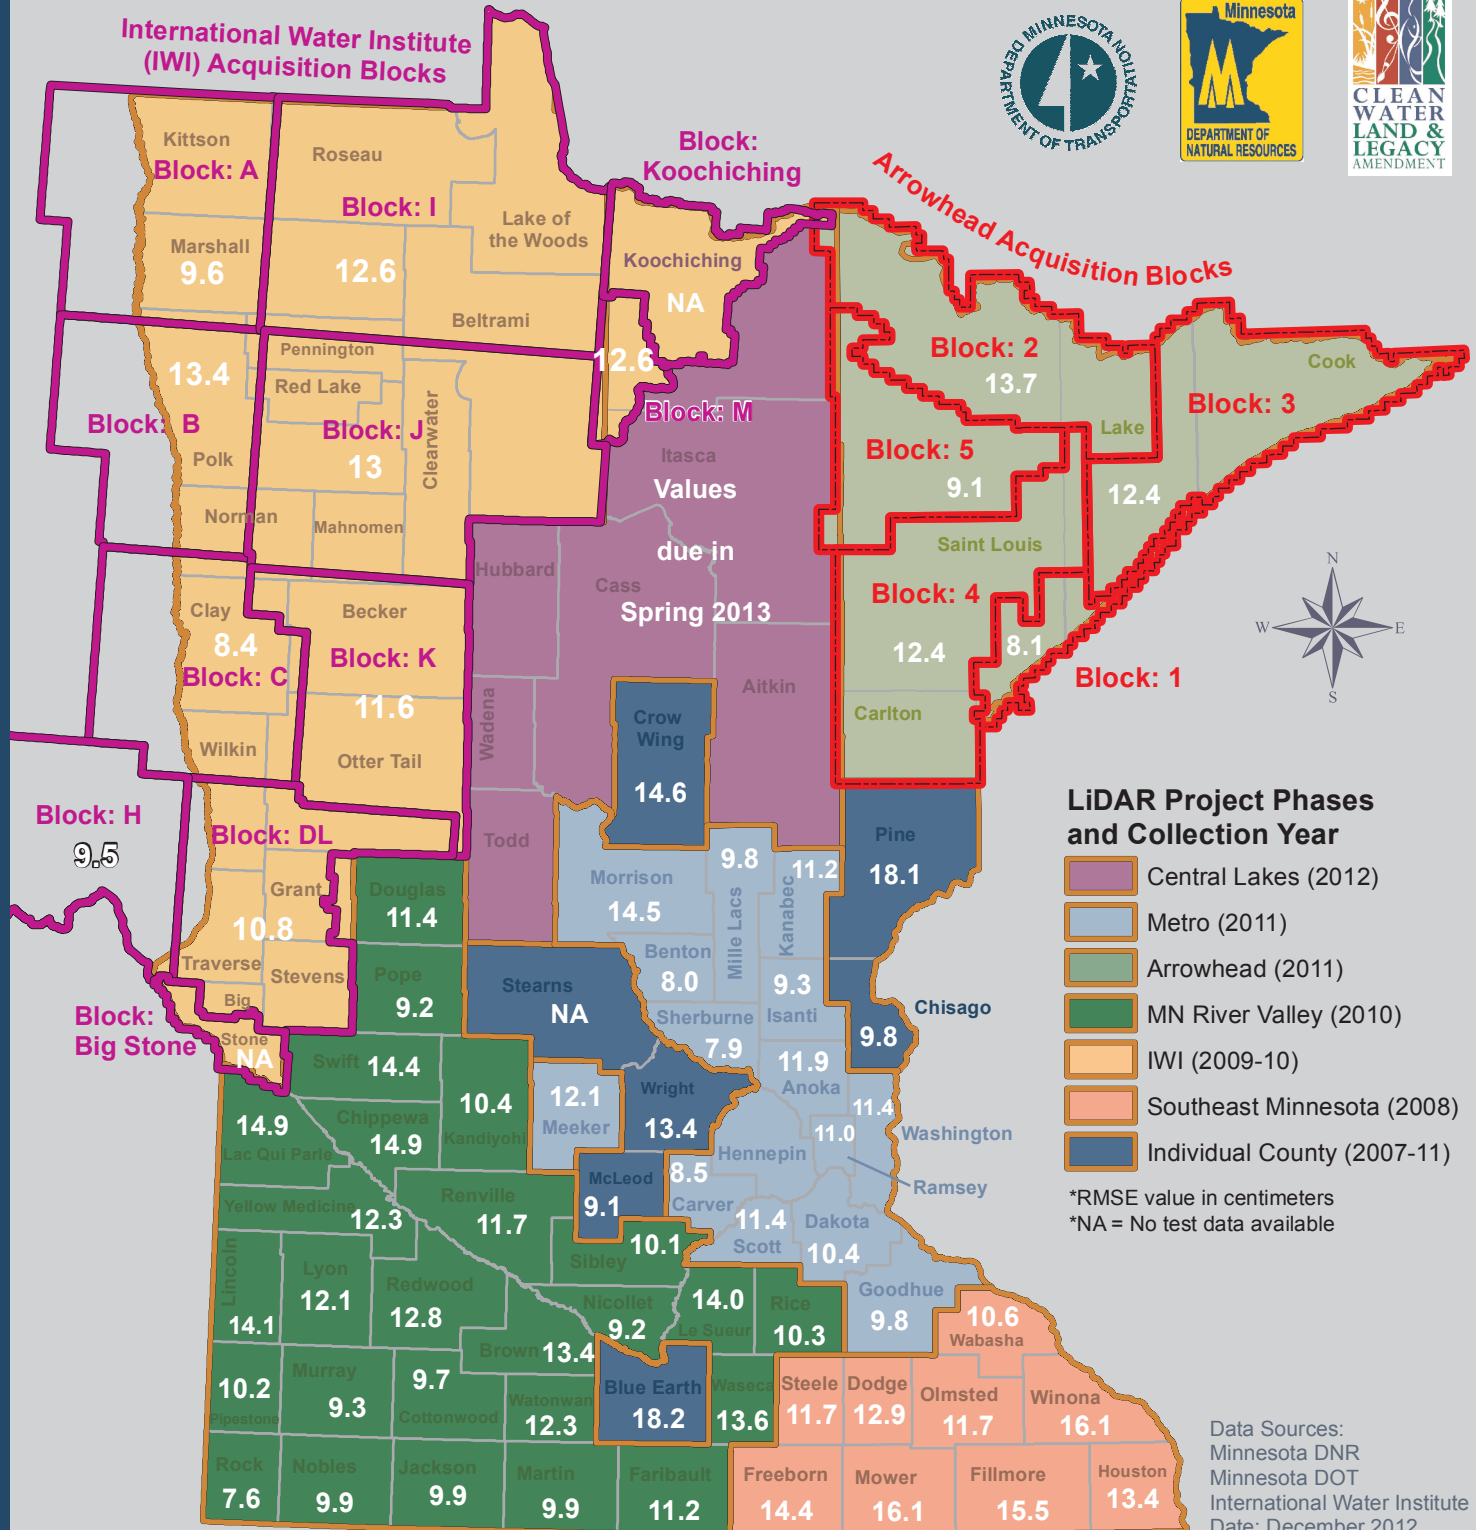

# MINNESOTA LIDAR COLLECT

## Consolidated Vertical Accuracy

Data Sources:  
Minnesota DNR  
Minnesota DOT  
International Water Institute  
Date: December 2012