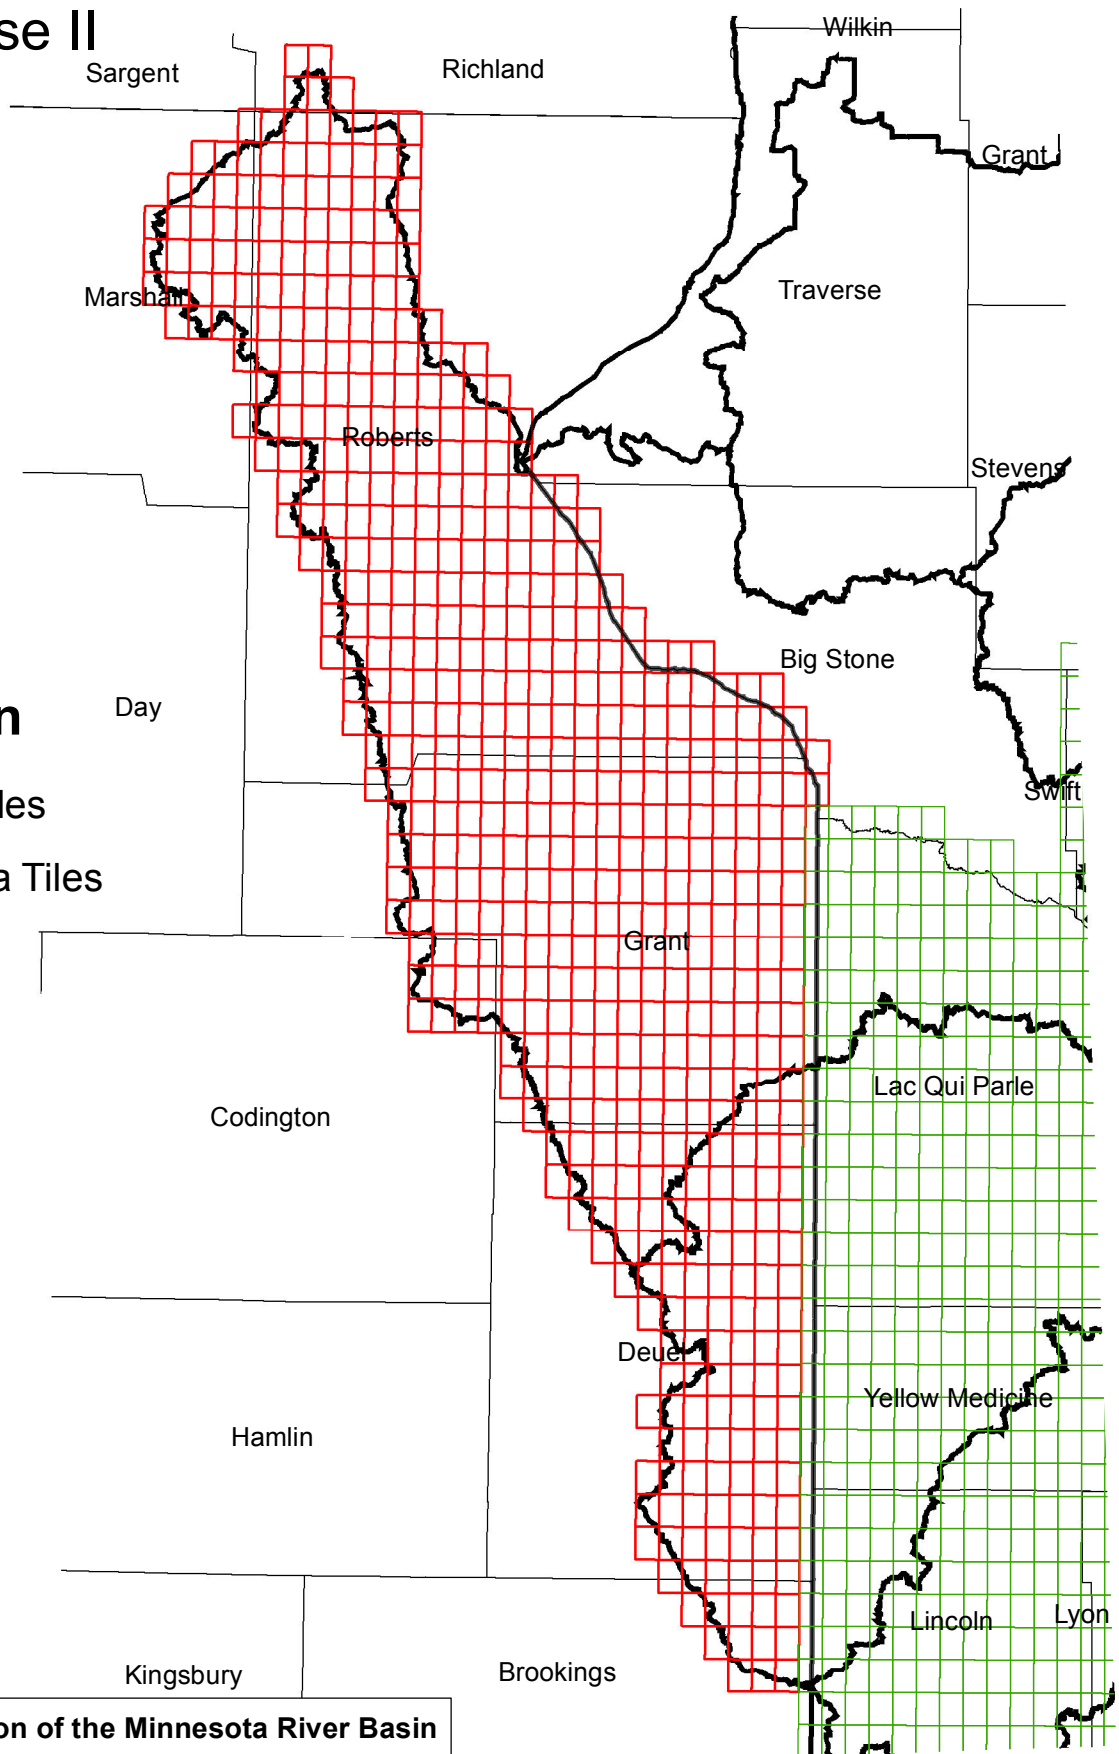

Minnesota River Basin

Phase II

Explanation

-  Minnesota Tiles
-  South Dakota Tiles

Non-Minnesota portion of the Minnesota River Basin

Number of Tiles = 590

Square Miles = 1,943

Funded by USGS

Flight planned in Fall 2010