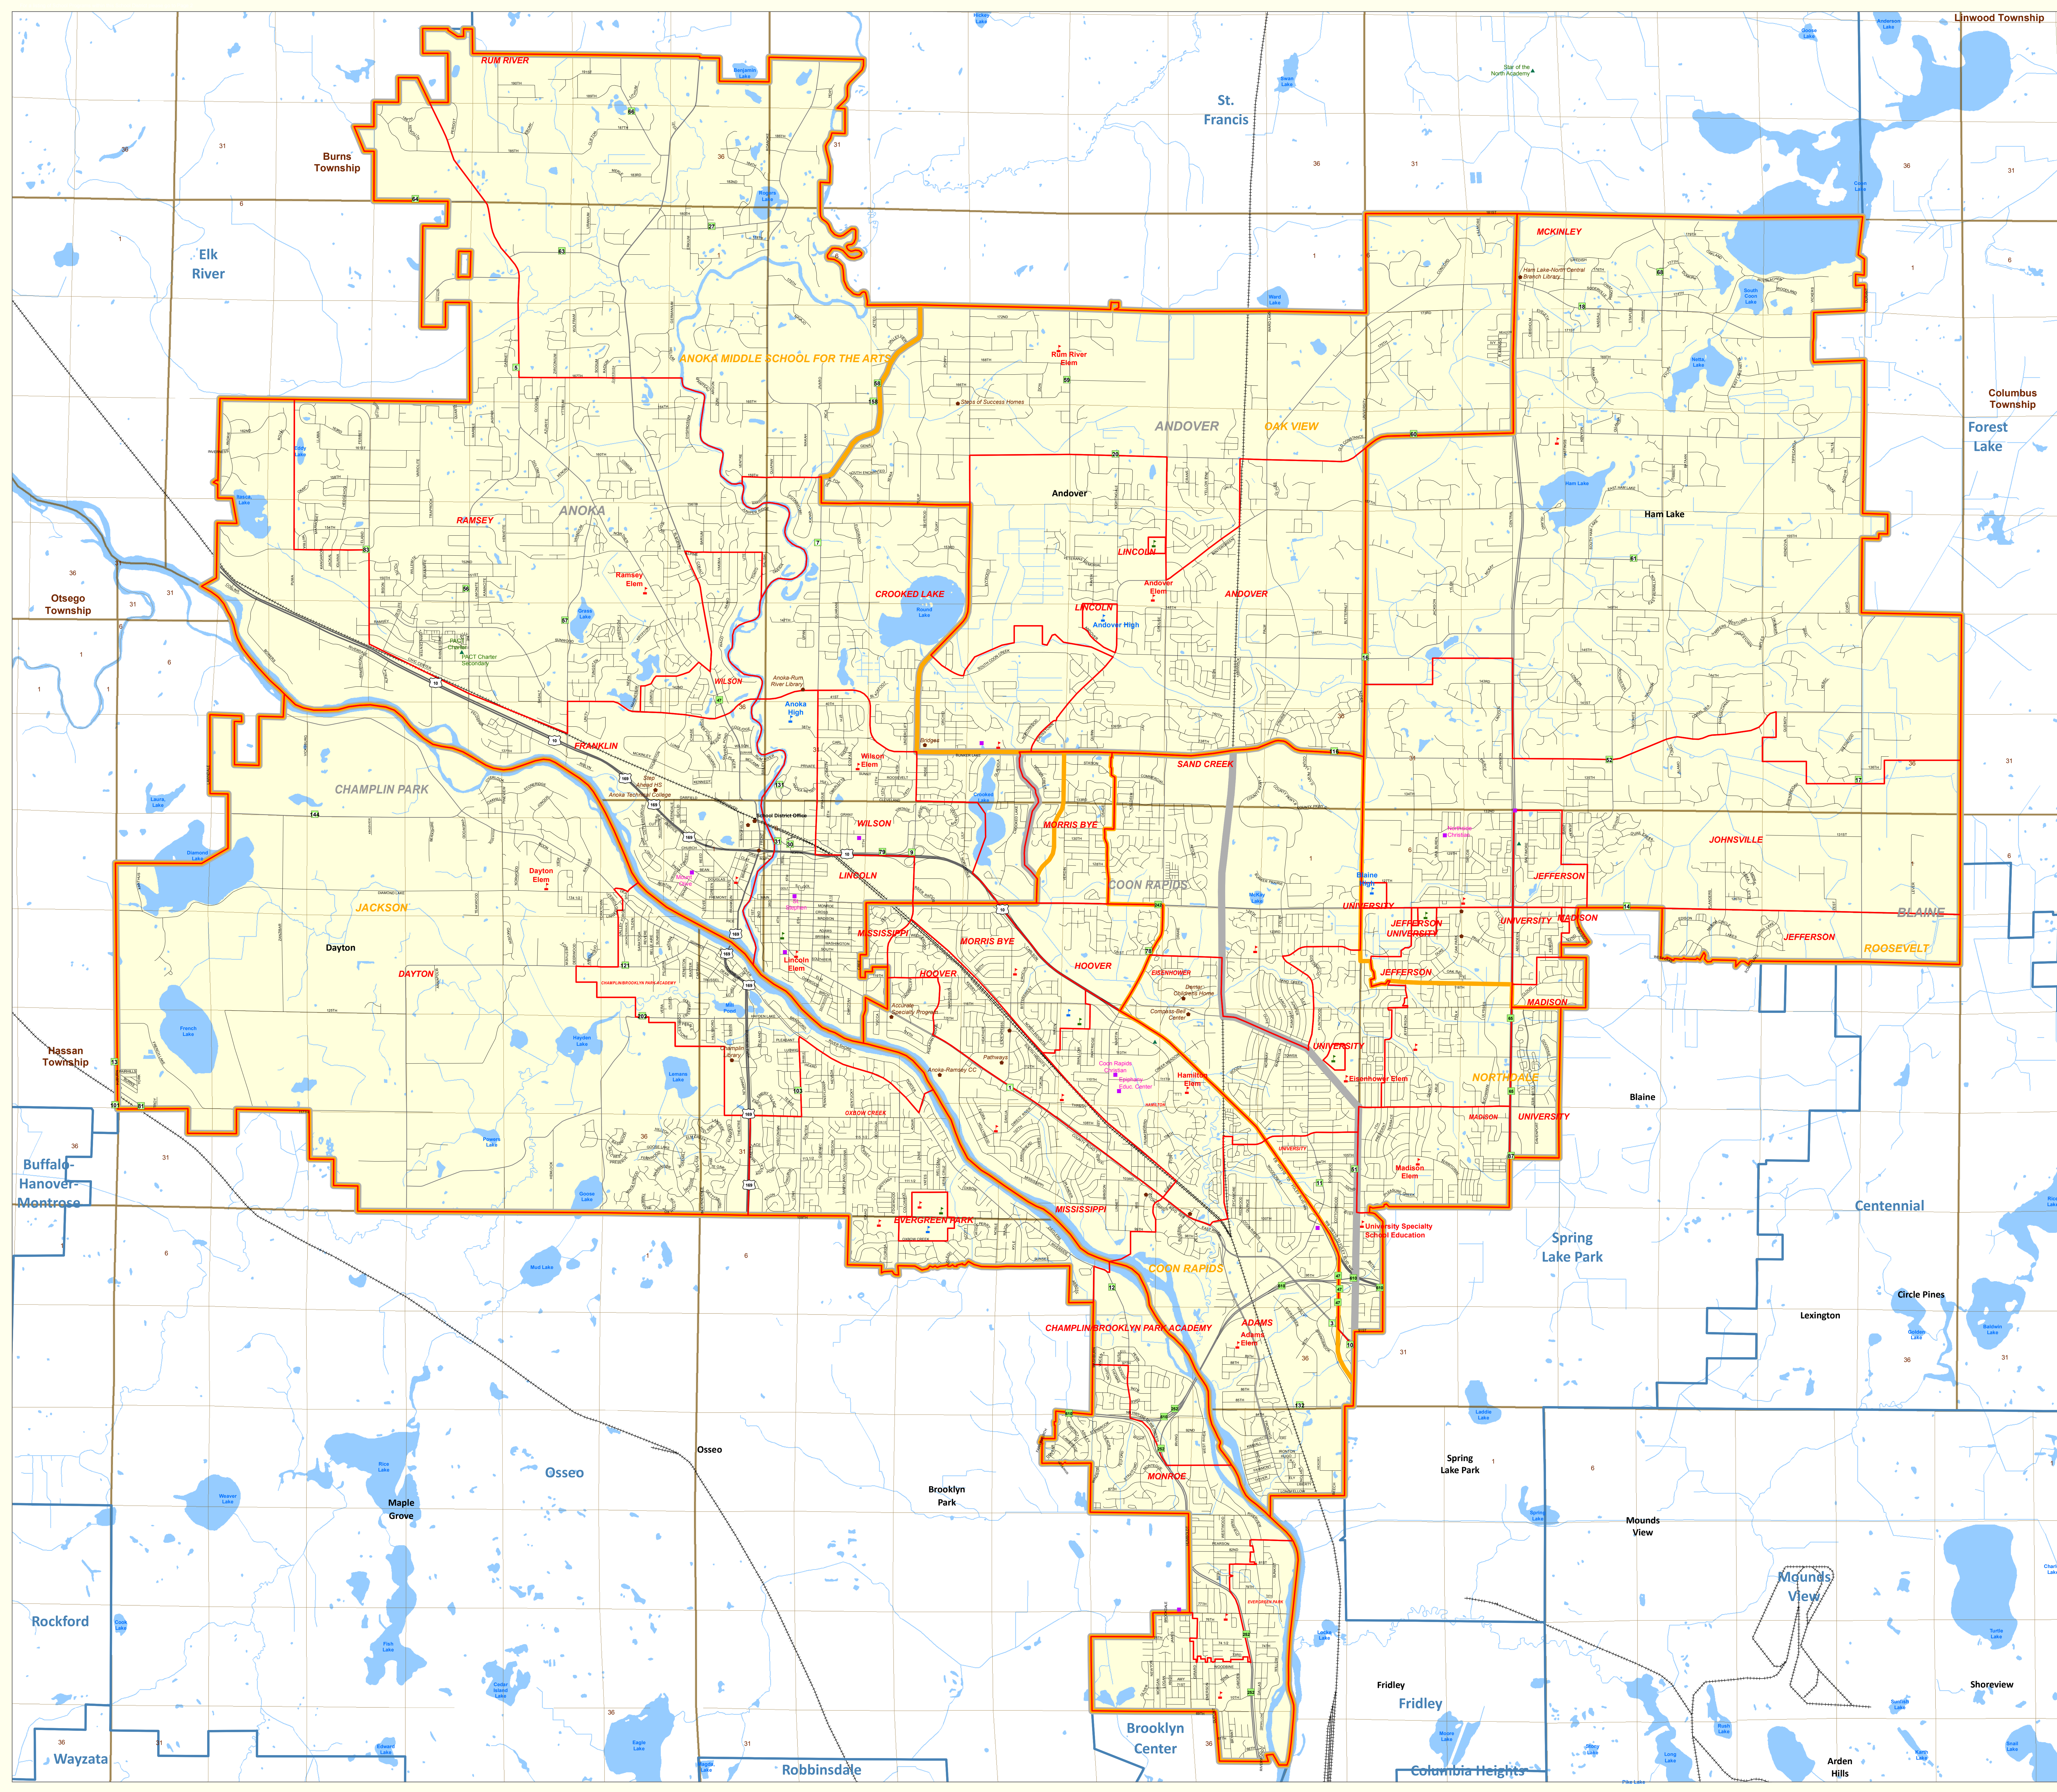

- Elementary school
- Middle / Junior high school
- High / Secondary school
- School District Office
- Non-Public school
- Public Charter school
- Other School Program (examples)
  Area Learning Center (ALC)
  Area Learning Program (ALP)
  Targeted Services
  Correctional
  Post-Secondary Education

Public School Attendance Areas

- Elementary School Attendance Area **ELEM**
- Middle School Attendance Area **MIDD**
- High School Attendance Area **HIGH**

Public School Districts

- School District
- Adjacent School District
- INSET - SEE MAP 2 OF 2 (if applicable)

Other Features

- Interstate Highway
- U.S. Highway
- State Highway
- County Highway
- Road/Street
- Railroad
- Stream
- Lake/Pond
- Minor Civil Division (Cities, Townships and Unorganized areas)
- Public Land Survey Township / Range
- Public Land Survey Section

Data Sources:

1. Minnesota Department of Education, MN.IT @ Education (2014)
2. Metropolitan Council, 2010, Minnesota Department of Transportation (2004)
3. Minnesota GeoSpatial Information Office
4. U.S. Bureau of the Census, Minnesota Legislative GIS Office (modified to include annexations files with Municipal Board through May 2003)
5. Minnesota Department of Natural Resources

Special Note:

Liability Statement:

School District Location in Minnesota

Legend
School District
County boundary

1 : 32,660

Minnesota Department of Education
MN.IT @ Education
1500 Highway 36 West
Roseville, MN 55113

Map Created: November 2015