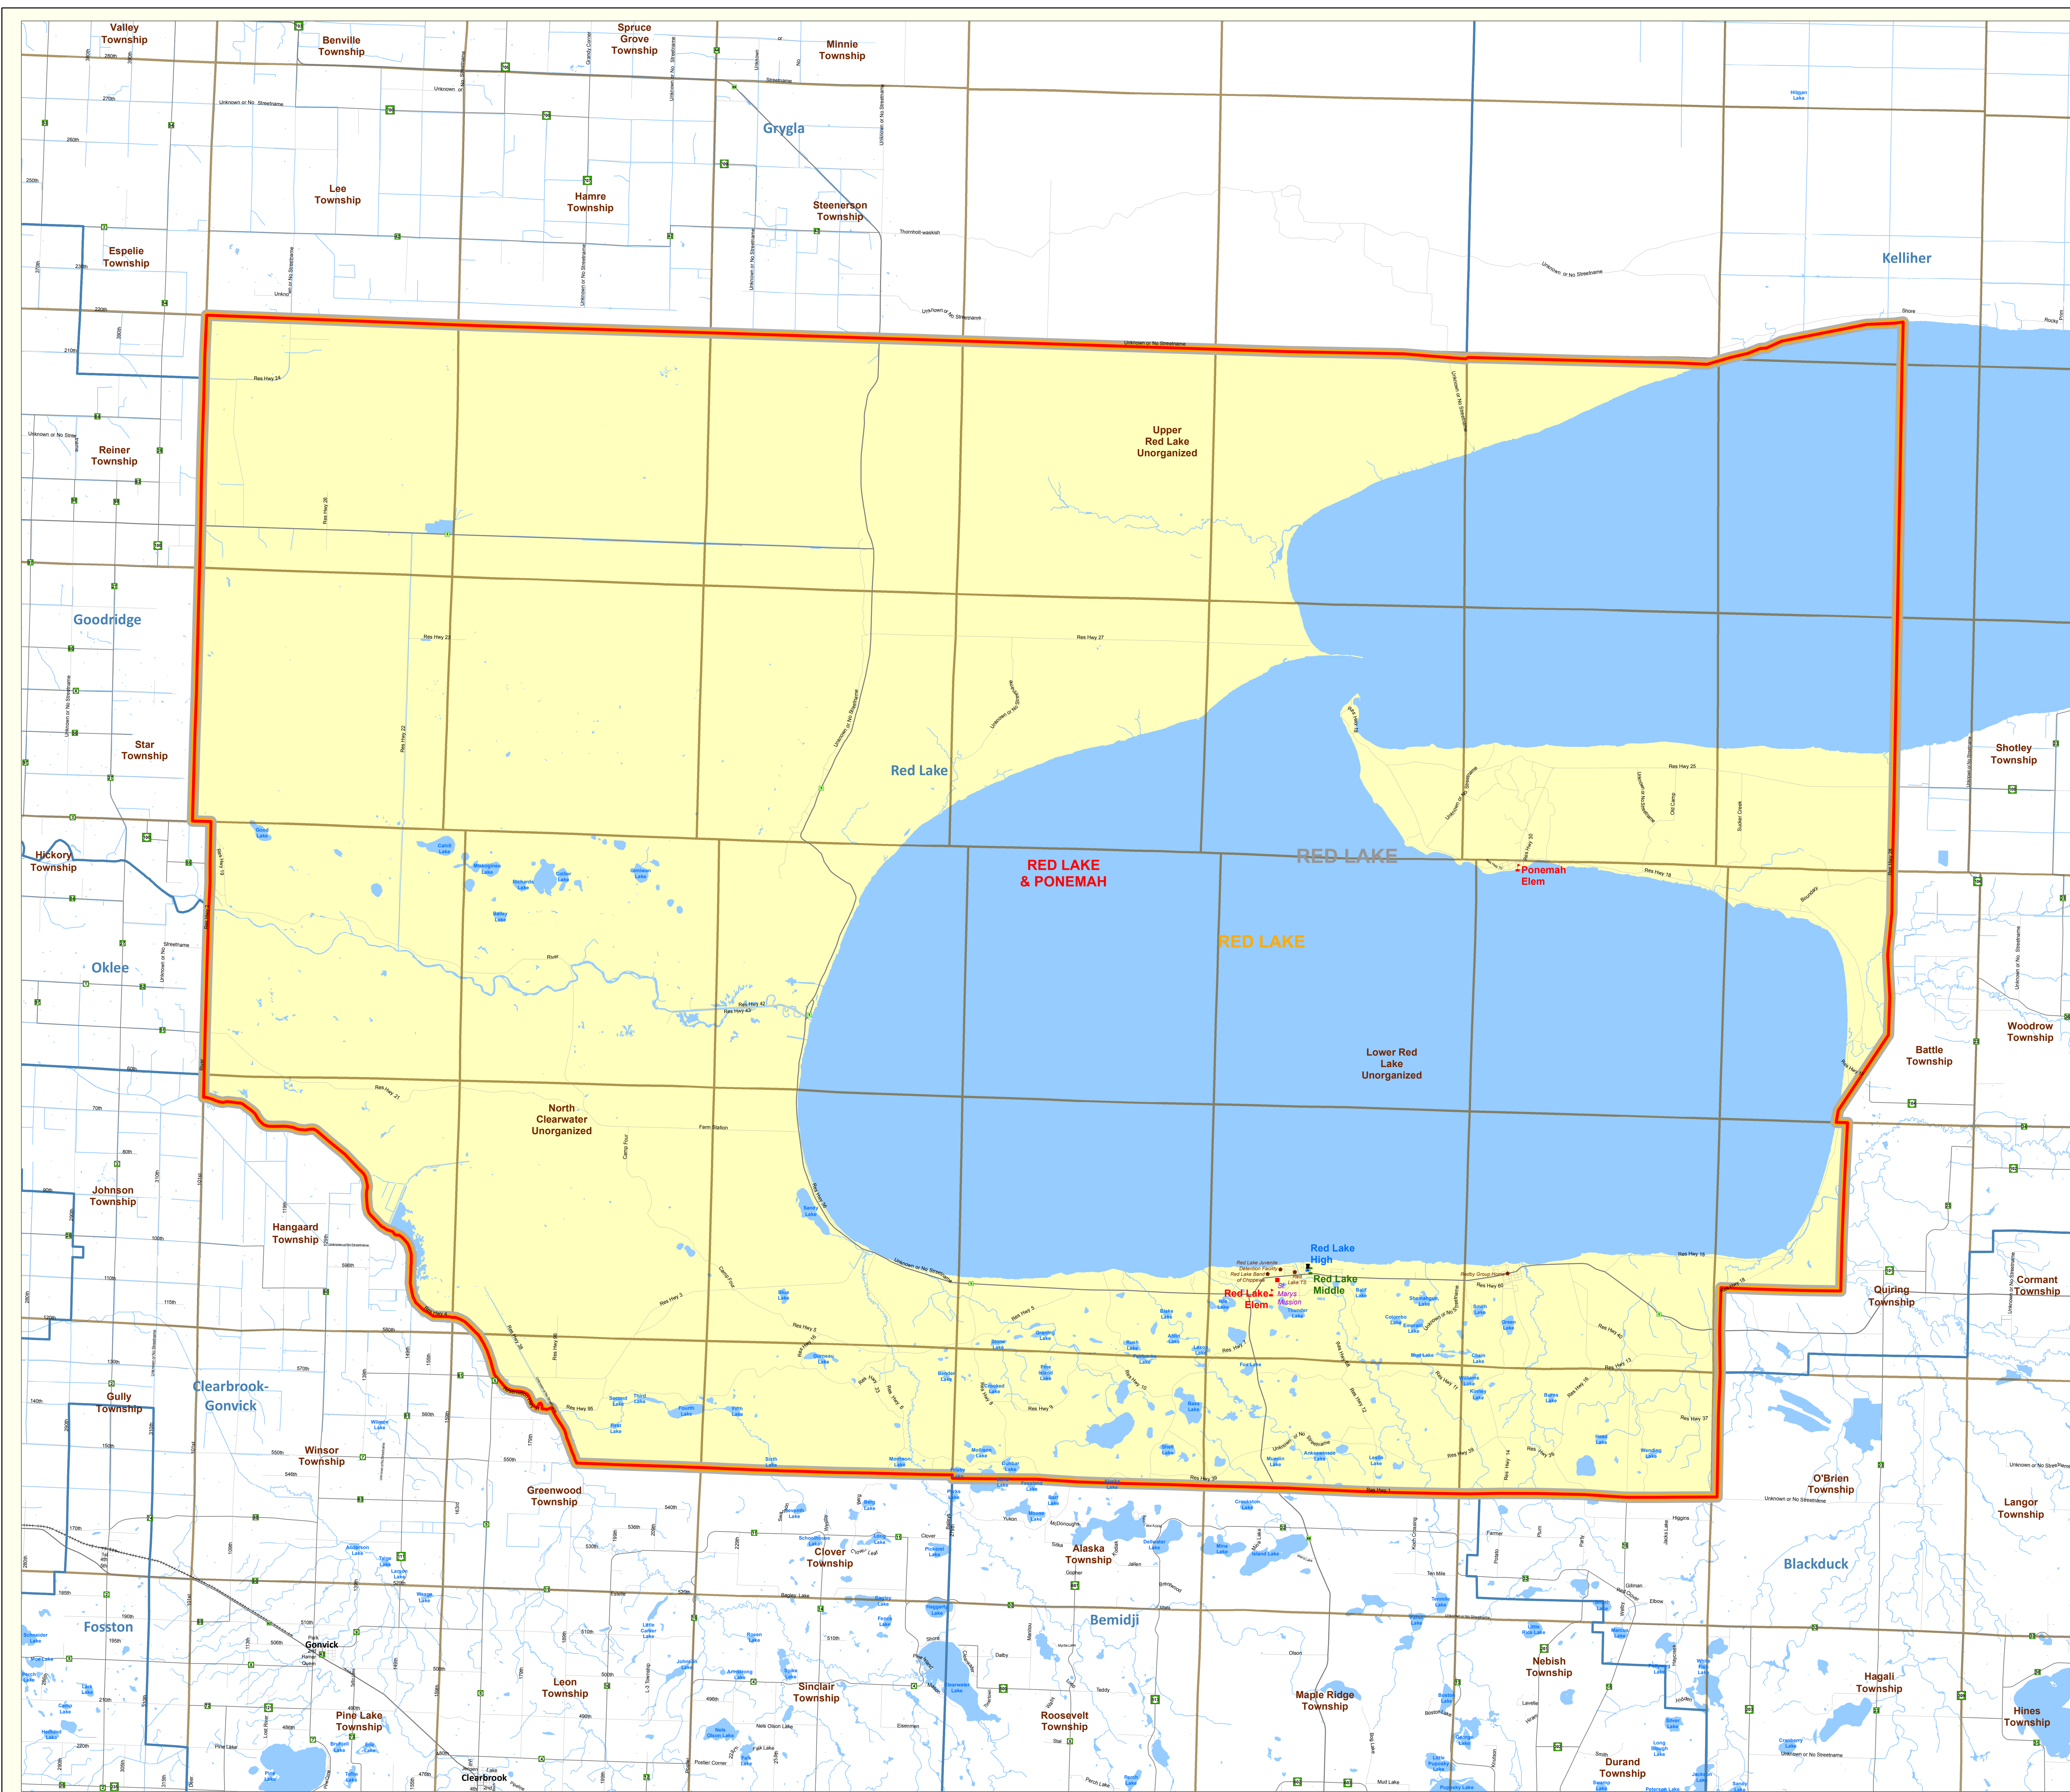

Public School District Attendance Areas and Educational Facility Locations

**Red Lake
38**

Map 1 of 1

Public Educational Facilities or Programs¹

- Elementary school
- Middle / Junior high school
- High / Secondary school
- School District Office
- Non-Public school
- Public Charter school
- Other School Program (examples)
  Area Learning Program (ALP)
  Targeted Services
  Correctional
  Post-Secondary Education

Public School Attendance Areas¹

- Elementary School Attendance Area **ELEM**
- Middle School Attendance Area **MIDD**
- High School Attendance Area **HIGH**

Public School Districts¹

- School District
- Adjacent School District
- INSET - SEE MAP 2 OF 2 (if applicable)

Other Features

- Interstate Highway²
- U.S. Highway²
- State Highway²
- County Highway²
- Road/Street²
- Railroad³
- Stream⁵
- Lake/Pond⁴
- Minor Civil Division⁴
  (Cities, Townships and Unorganized areas)
- Public Land Survey Township / Range³
- Public Land Survey Section³

Data Sources:

School District Location in Minnesota

Legend

- School District
- County boundary

1 : 77,180

For further assistance with this map, contact:
Jake Stark jake.stark@state.mn.us
MN Department of Education
Division of Information Technology
1500 Highway 36 West
Roseville, MN 55113