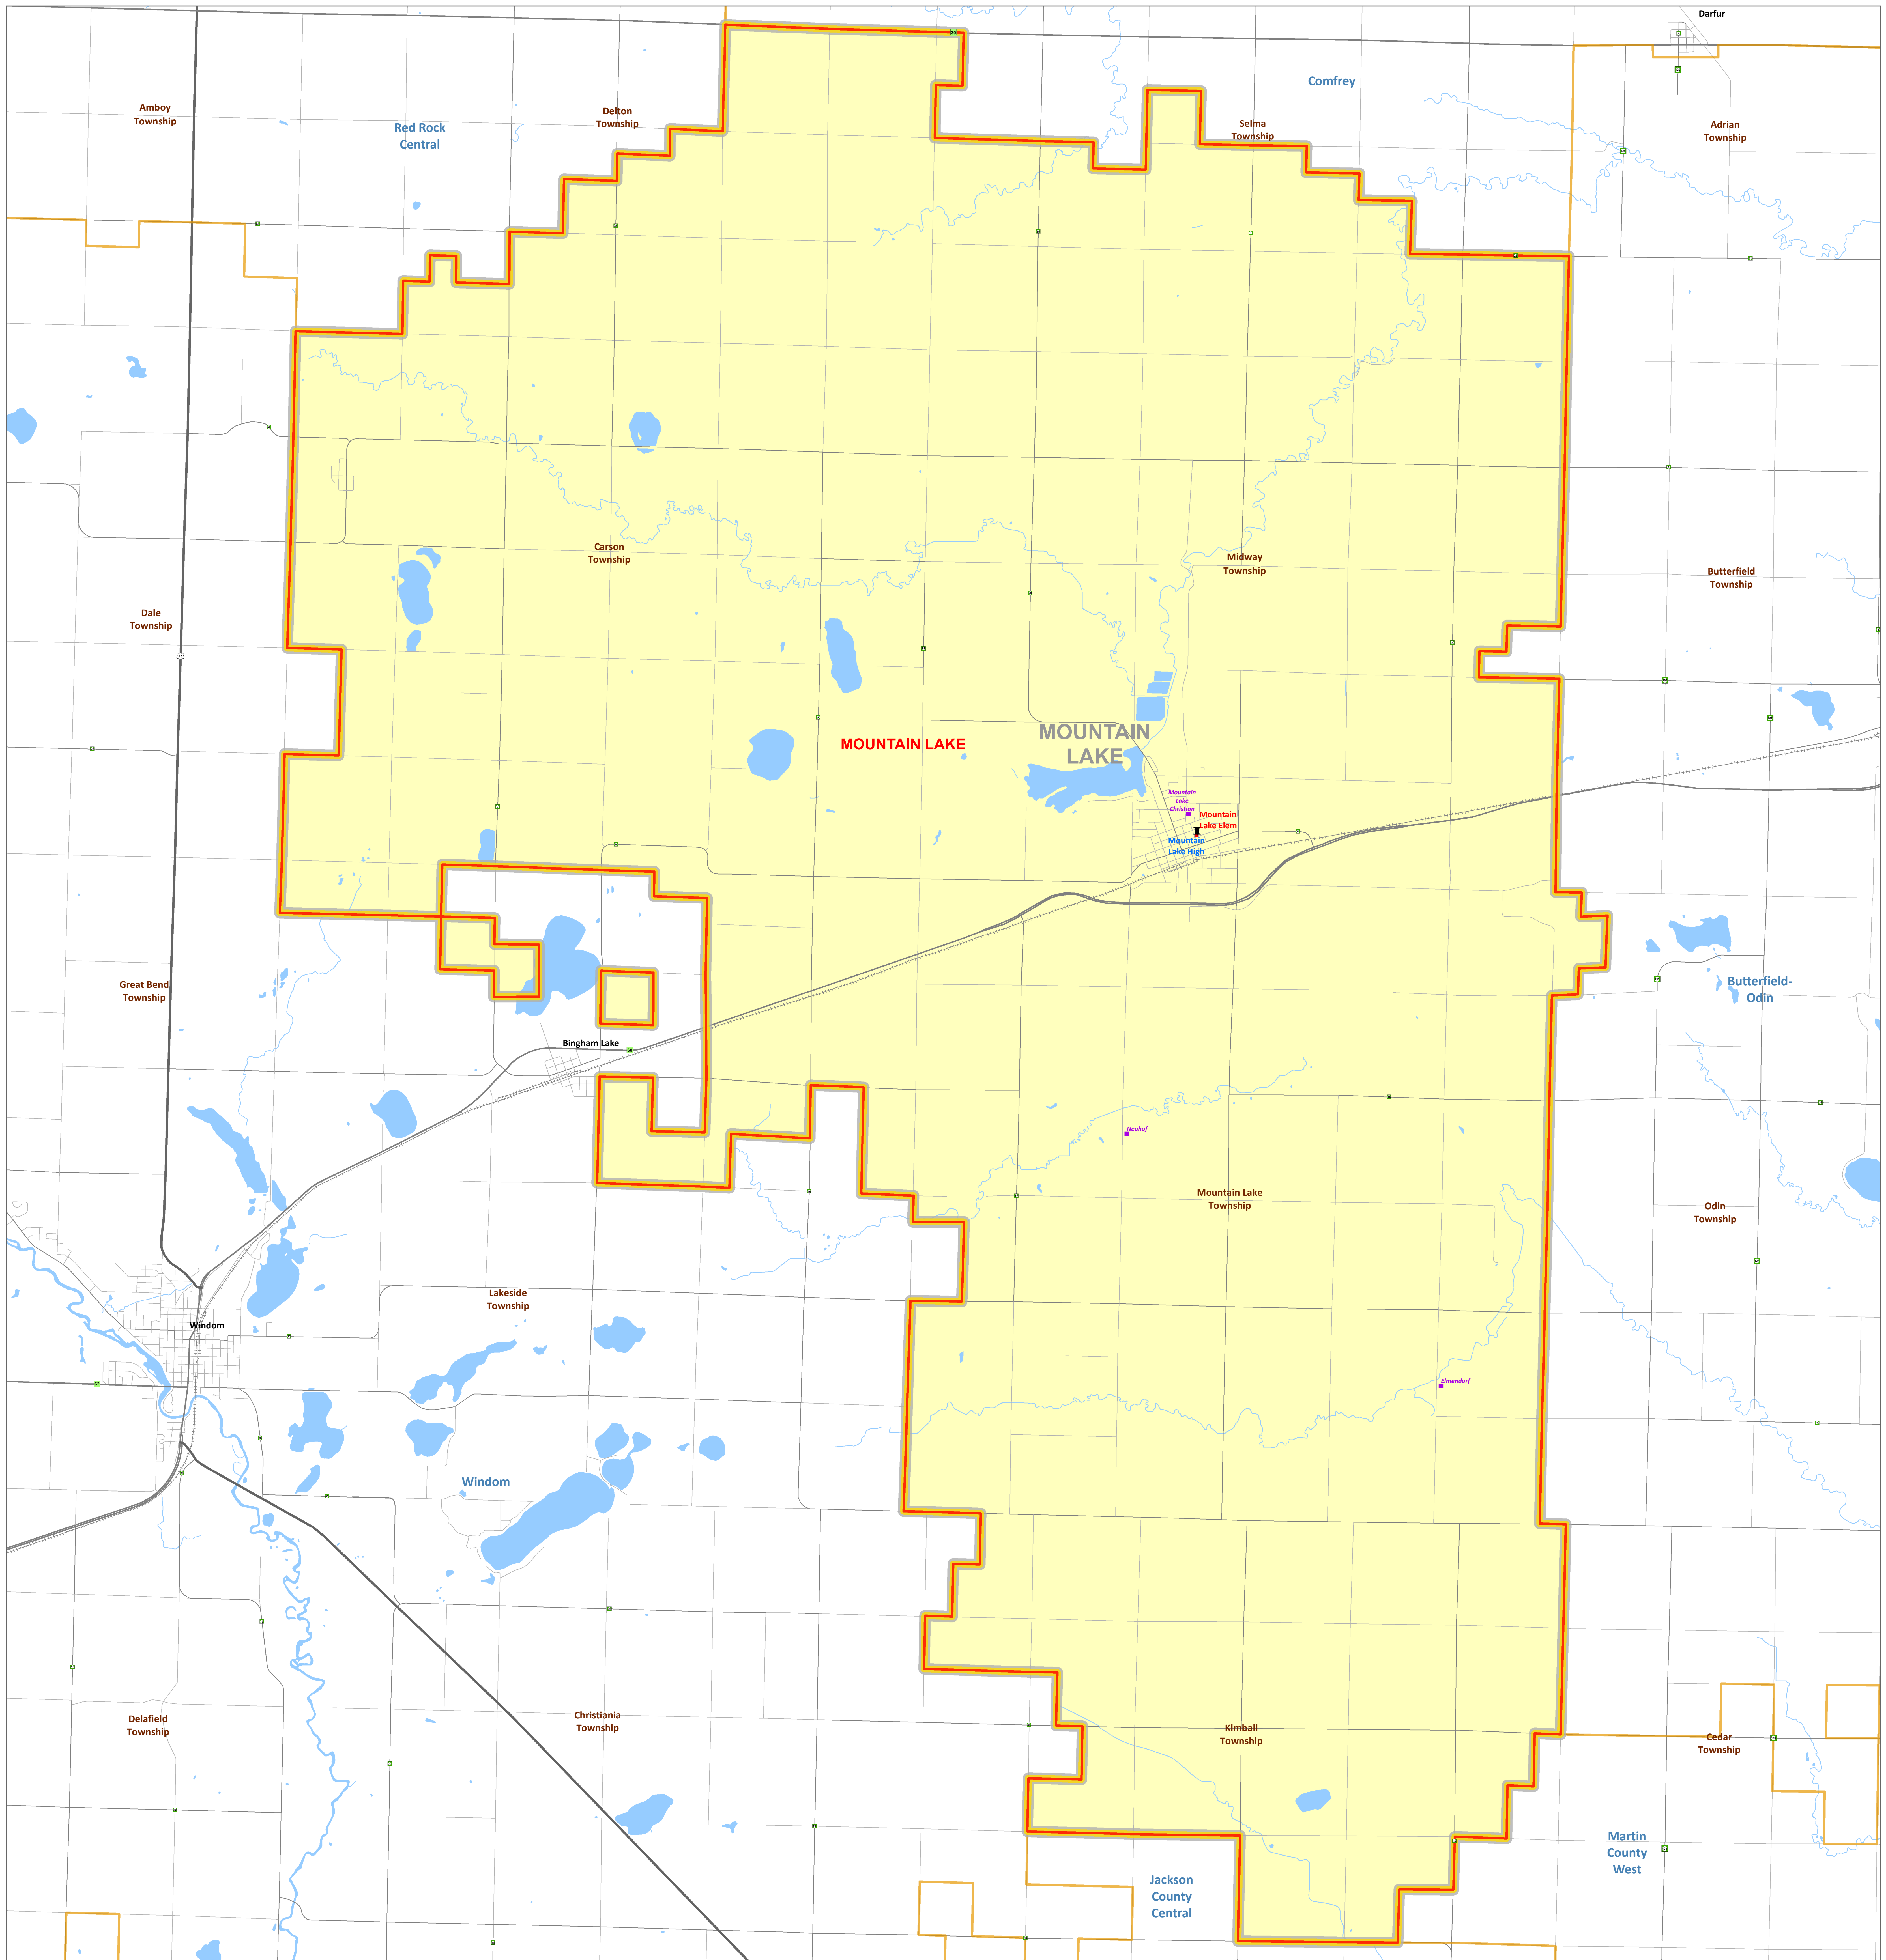

Public School District Attendance Areas and Educational Facility Locations

Mountain Lake 173

Map 1 of 1

1. **Public Educational Facilities or Programs**¹
2. Elementary school
   - Middle / Junior high school
   - High / Secondary school
   - School District Office
   - Non-Public school
   - Public Charter school
   - Other School Program (examples)
     - Area Learning Center (ALC)
     - Area Learning Program (ALP)
     - Targeted Services
     - College/University
     - Correctional
     - Secondary Education
3. **Public School Attendance Areas**¹
4. Elementary School Attendance Area **ELEM**
   - Middle School Attendance Area **MIDD**
   - High School Attendance Area **HIGH**

1. **Public School Districts**¹
2. School District
   - Adjacent School District
   - INSET - SEE MAP 2 OF 2 (if applicable)
3. **Other Features**
4. Interstate Highway²
   - U.S. Highway²
   - State Highway²
   - County Highway²
   - Road/Street²
   - Railroad²
   - Stream⁵
   - Lake/Pond⁵
   - Minor Civil Division⁴ (Cities, Townships and Unorganized areas)
   - Public Land Survey Township / Range³
   - Public Land Survey Section³