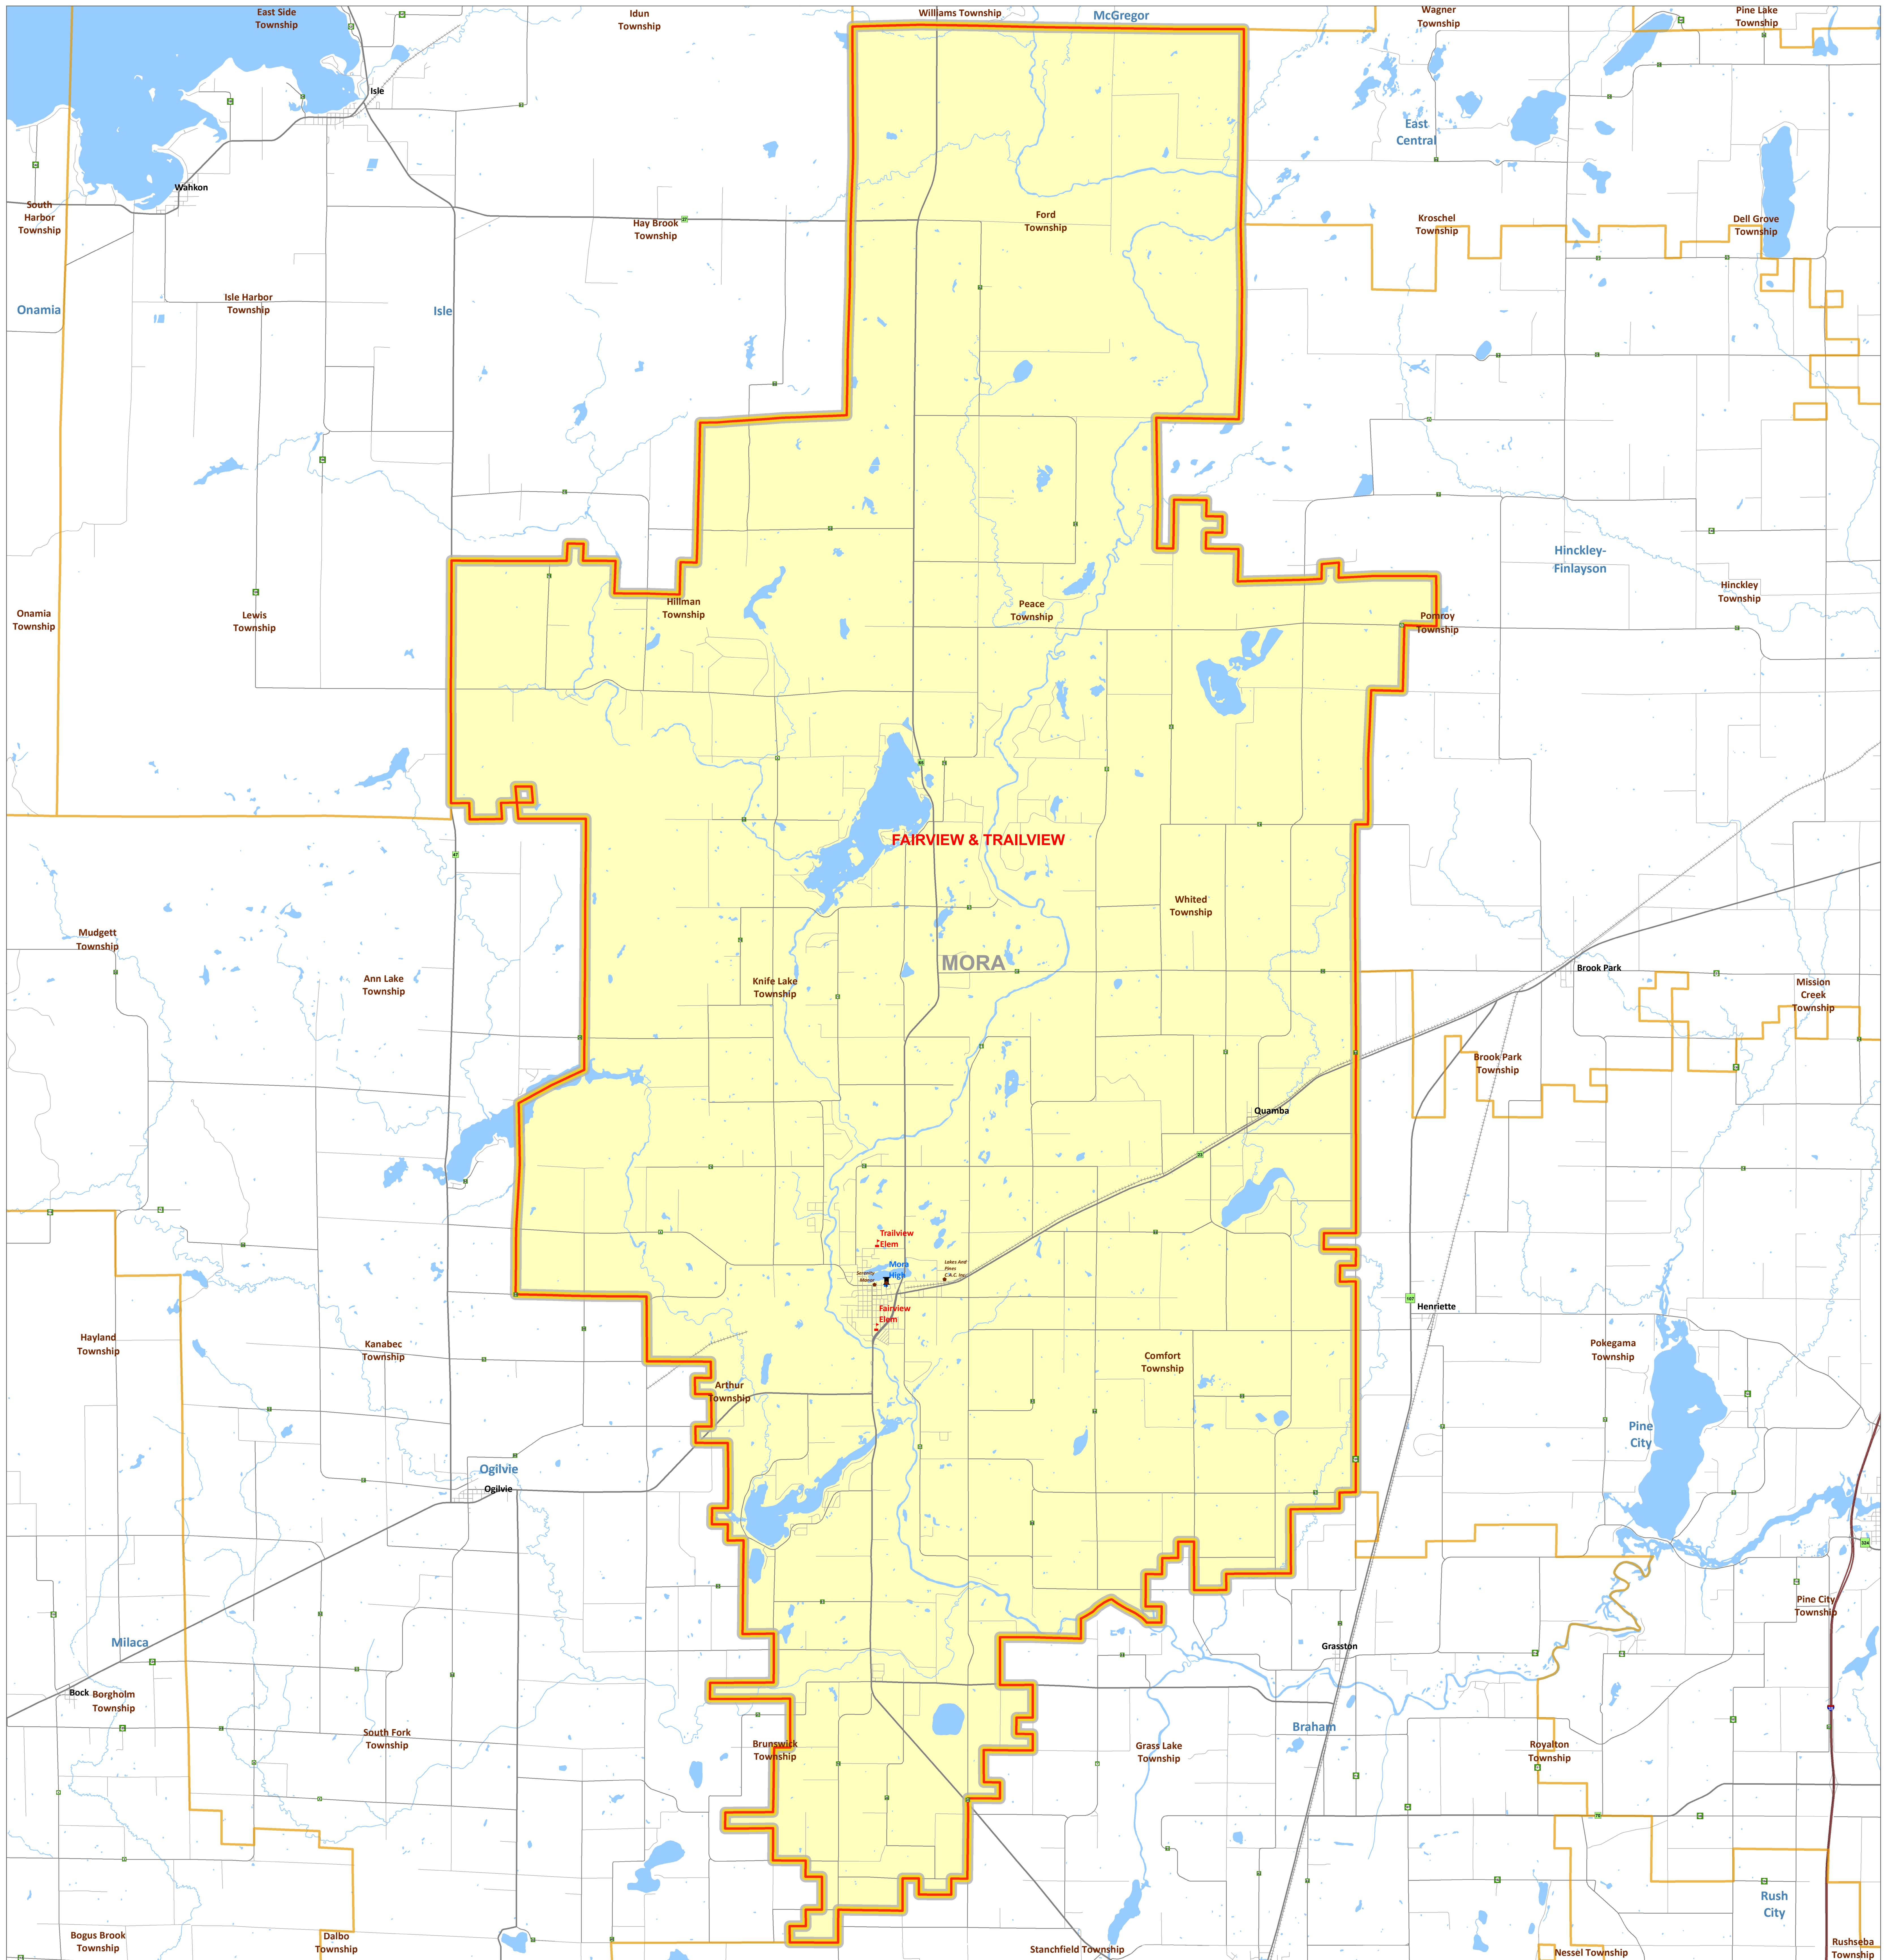

Public School District Attendance Areas and Educational Facility Locations

Mora
332

Map 1 of 1

1. **Public Educational Facilities or Programs**¹
2. Elementary school
   - Middle / Junior high school
   - High / Secondary school
   - School District Office
   - Non-Public school
   - Public Charter school
   - Other School Program (examples)
     - Area Learning Center (ALC)
     - Area Learning Program (ALP)
     - Targeted Services
     - College/University
     - Correctional
     - Secondary Education
3. **Public School Attendance Areas**¹
4. Elementary School Attendance Area **ELEM**
   - Middle School Attendance Area **MIDD**
   - High School Attendance Area **HIGH**

1. **Public School Districts**¹
2. School District
   - Adjacent School District
   - INSET - SEE MAP 2 OF 2 (if applicable)
3. **Other Features**²
4. Interstate Highway
   - U.S. Highway
   - State Highway
   - County Highway
   - Main Street
   - Road/Street
   - Railroad
   - Stream
   - Lake/Pond
   - Minor Civil Division (Cities, Townships and Unorganized areas)
   - Public Land Survey Township / Range
   - Public Land Survey Section