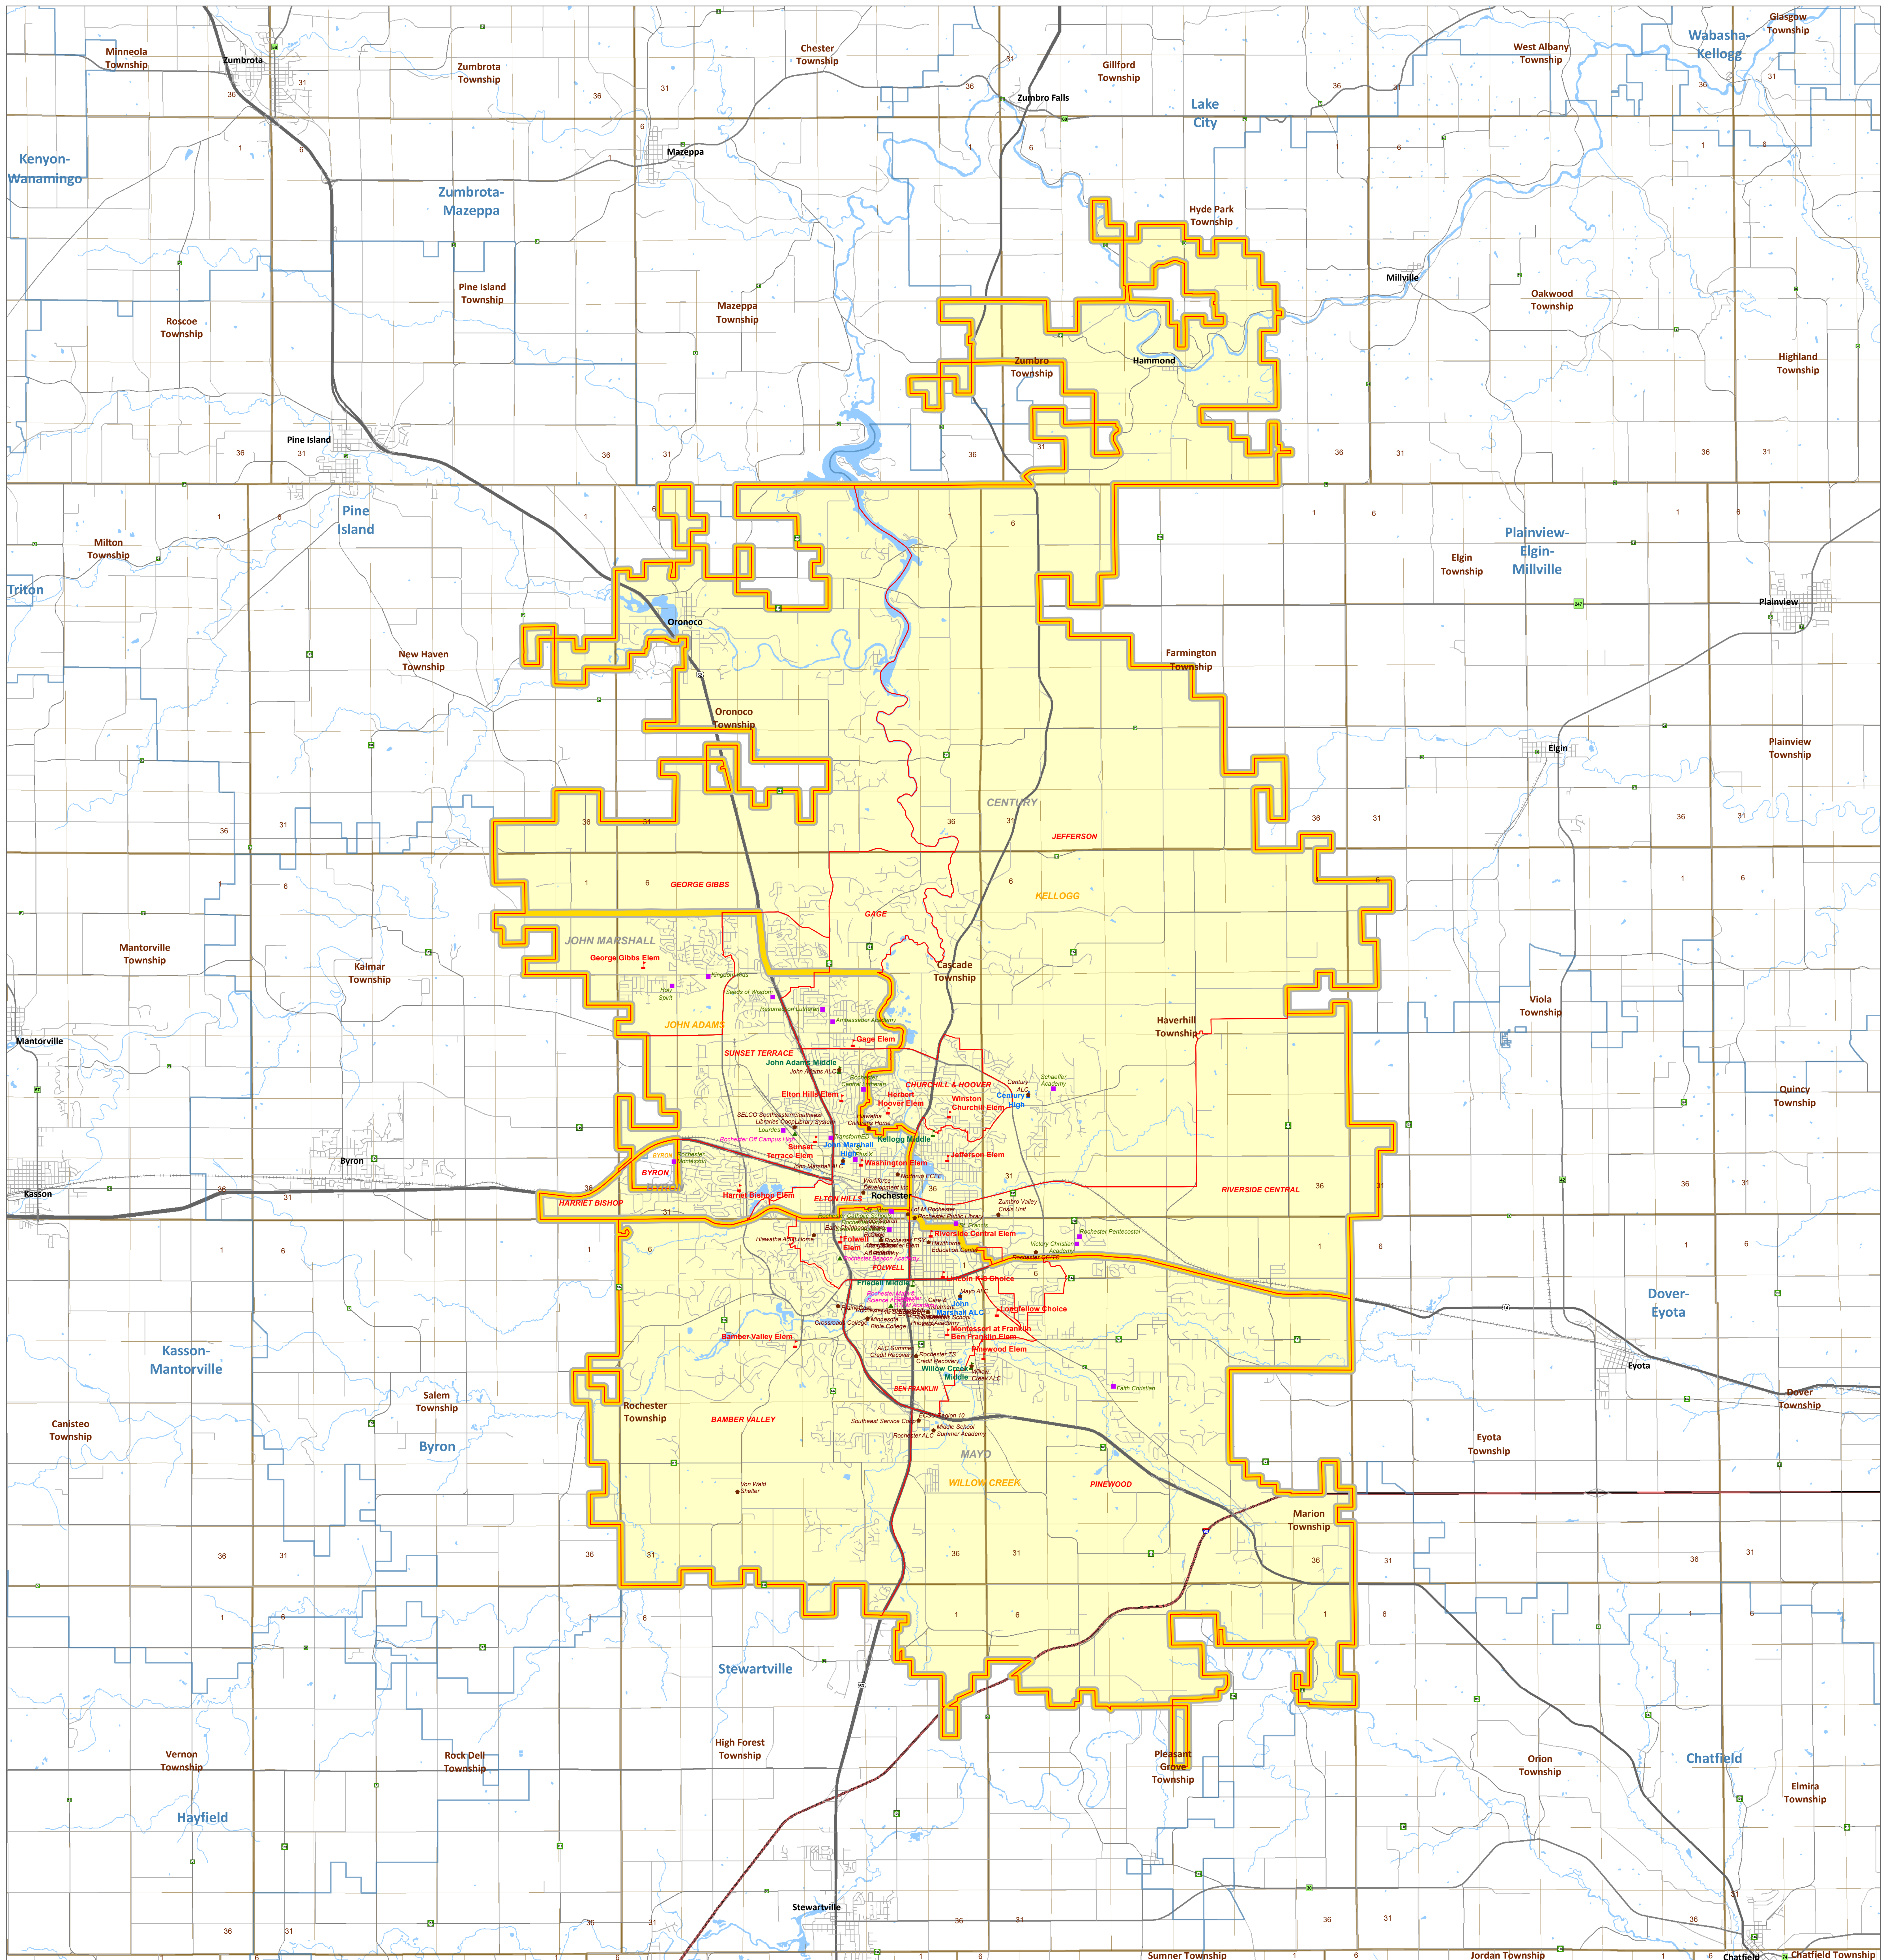

Public School District Attendance Areas and Educational Facility Locations

SY2015-2016

Rochester
535

Map 1 of 1

1. **Public Educational Facilities or Programs**¹
2. Elementary school
   - Middle / Junior high school
   - High / Secondary school
   - School District Office
   - Non-Public school
   - Public Charter school
   - Other School Program (examples)
     - Area Learning Center (ALC)
     - Area Learning Program (ALP)
     - Targeted Services
     - College/University
     - Correctional
     - Secondary Education

1. **Public School Attendance Areas**¹
2. Elementary School Attendance Area **ELEM**
   - Middle School Attendance Area **MIDD**
   - High School Attendance Area **HIGH**

1. **Public School Districts**¹
2. School District
   - Adjacent School District
   - INSET - SEE MAP 2 OF 2 (if applicable)
3. **Other Features**
4. Interstate Highway²
   - U.S. Highway²
   - State Highway²
   - County Highway²
   - Road/Street²
   - Railroad²
   - Stream⁵
   - Lake/Pond⁵
   - Minor Civil Division⁴
   - Cities, Townships and Unorganized areas
   - Public Land Survey Township / Range³
   - Public Land Survey Section³