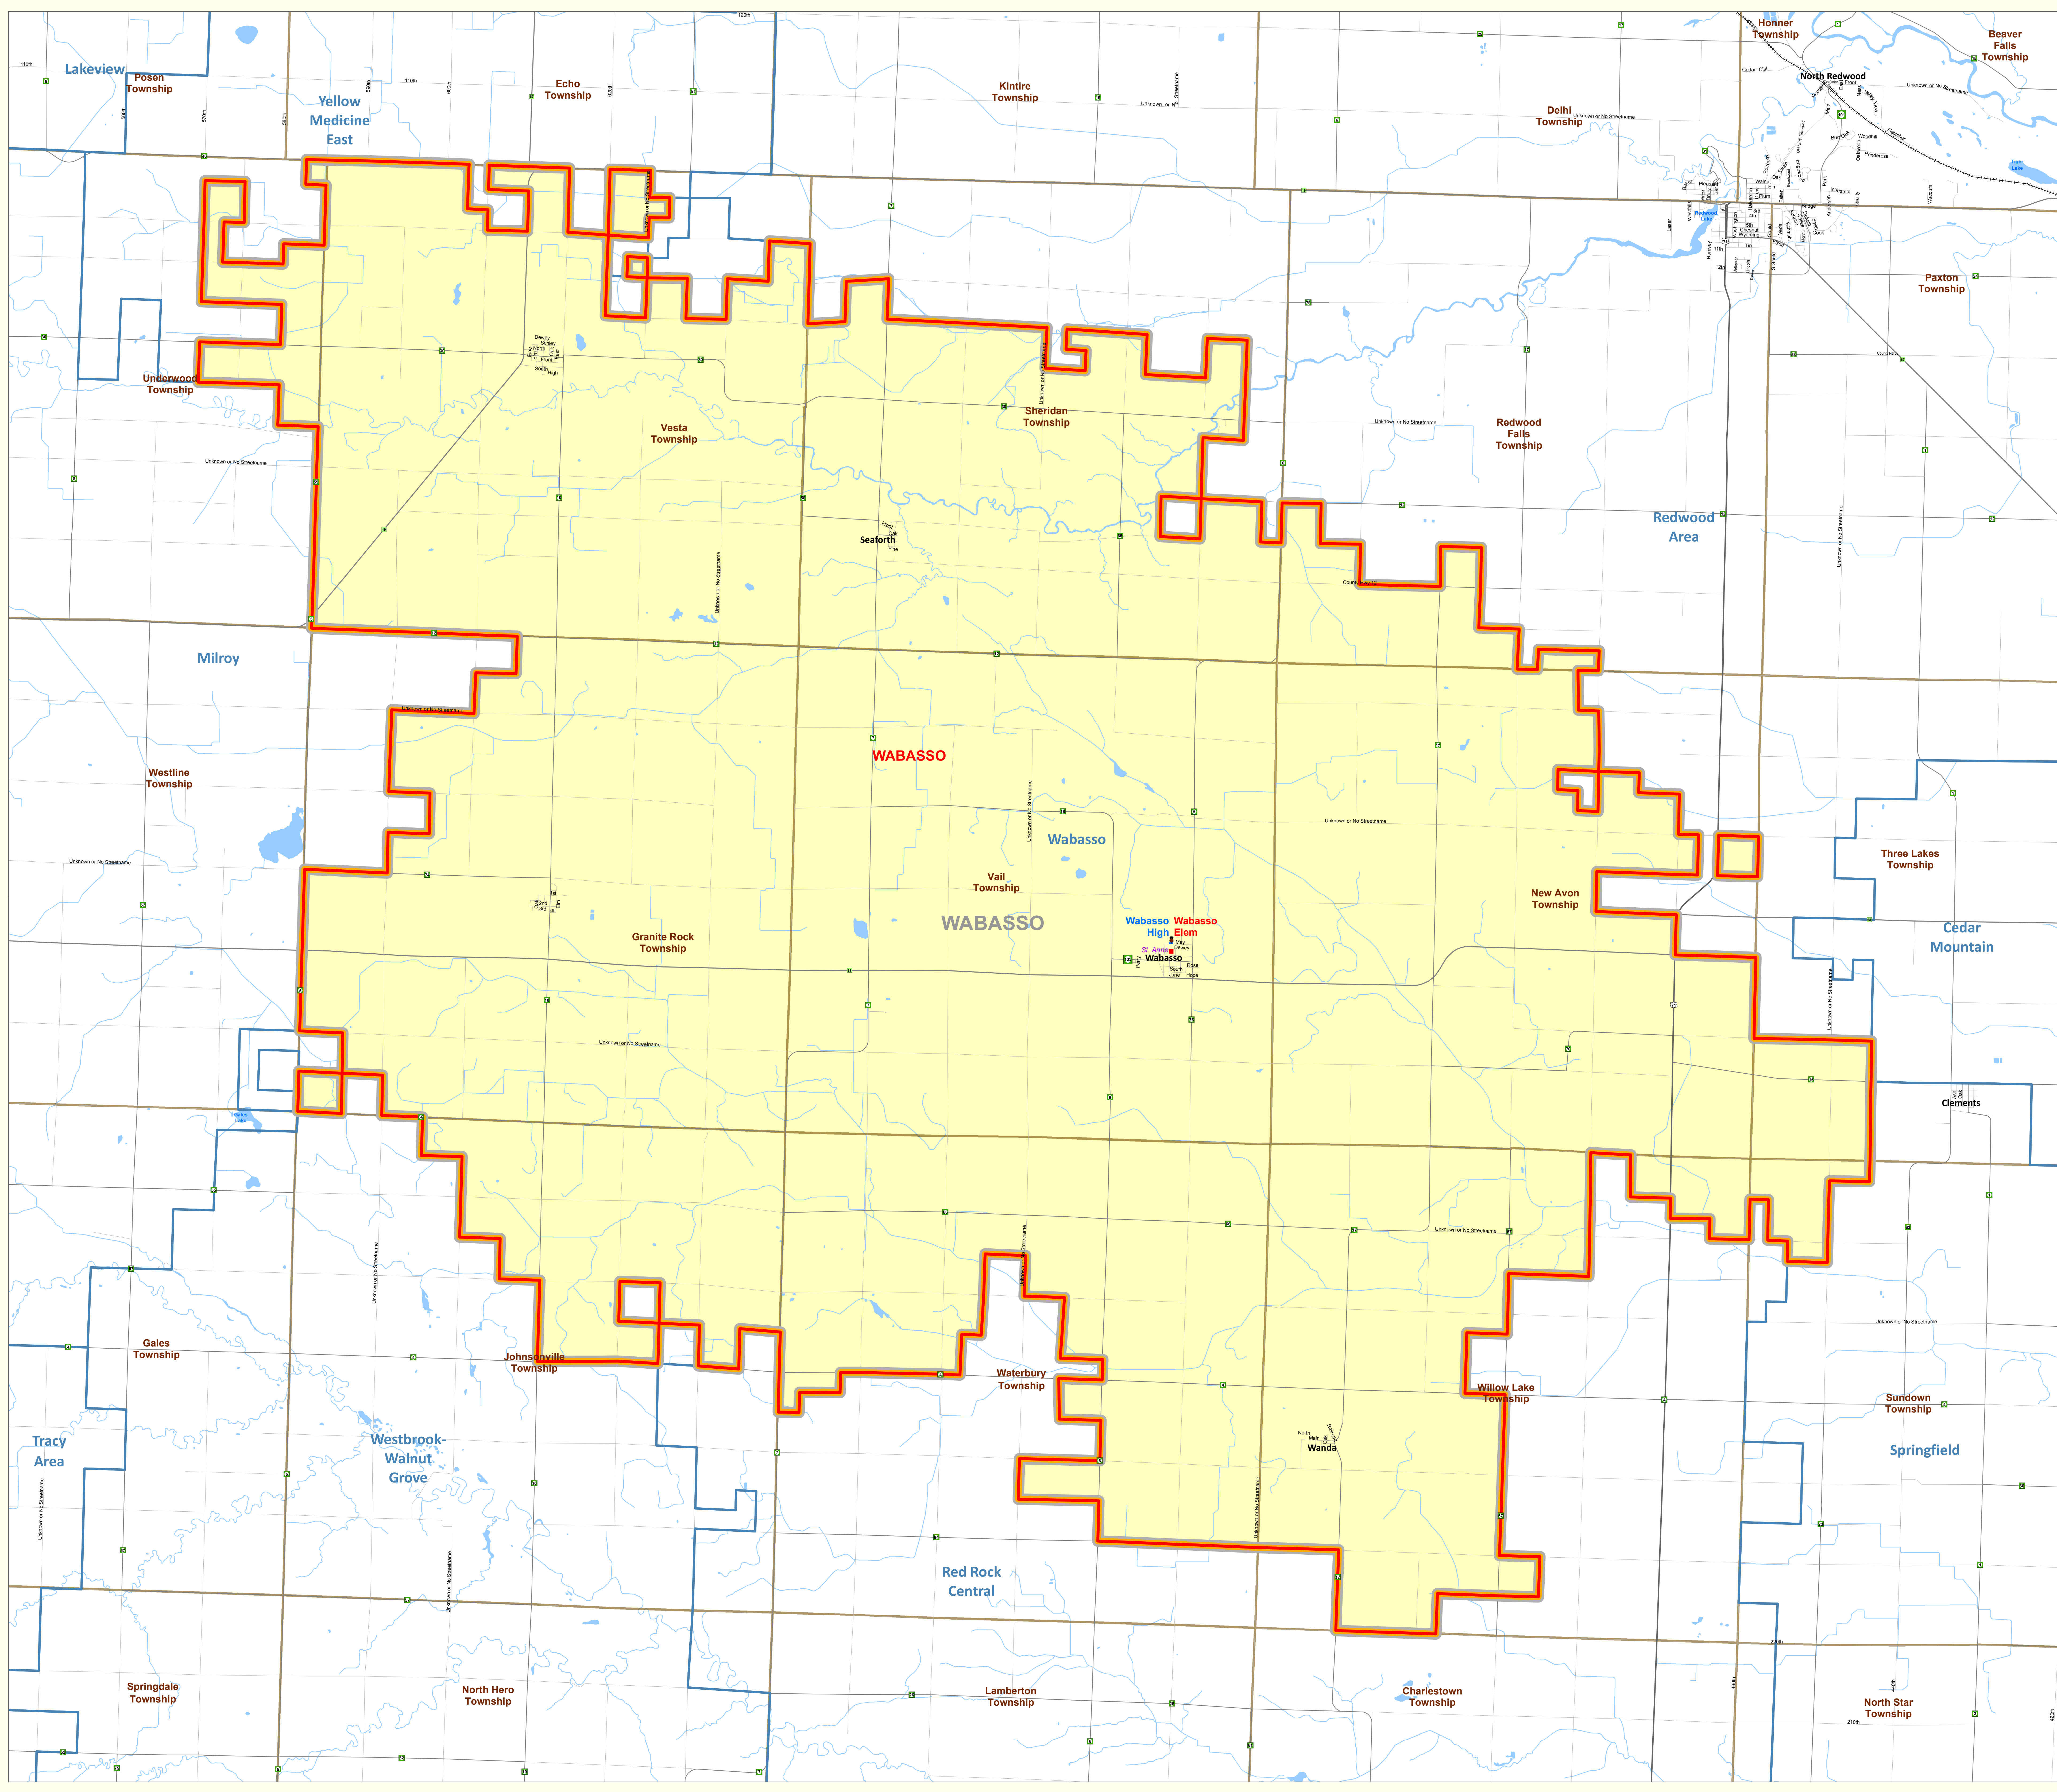

Public School District Attendance Areas and Educational Facility Locations

**Wabasso
640**

Map 1 of 1

Public Educational Facilities or Programs

- Elementary school
- Middle / Junior high school
- High / Secondary school
- School District Office
- Non-Public school
- Public Charter school
- Other School Program (examples)
  Area Learning Center (ALC)
  Area Learning Program (ALP)
  Targeted Services
  Correctional
  Post-Secondary Education

Public School Attendance Areas

- Elementary School Attendance Area **ELEM**
- Middle School Attendance Area **MIDD**
- High School Attendance Area **HIGH**

Public School Districts

- School District
- Adjacent School District
- INSET - SEE MAP 2 OF 2 (if applicable)

Other Features

- Interstate Highway²
- U.S. Highway²
- State Highway²
- County Highway²
- Road/Street²
- Railroad³
- Stream⁵
- Lake/Pond⁵
- Minor Civil Division⁴
  (Cities, Townships and Unorganized areas)
- Public Land Survey Township / Range³
- Public Land Survey Section³

Data Sources:

School District Location in Minnesota

1 : 40,470

For further assistance with this map, contact:
Jake Stark | jake.stark@state.mn.us | Minnesota Department of Education
MN Department of Education
Division of Information Technology
1500 Highway 36 West
Roseville, MN 55113