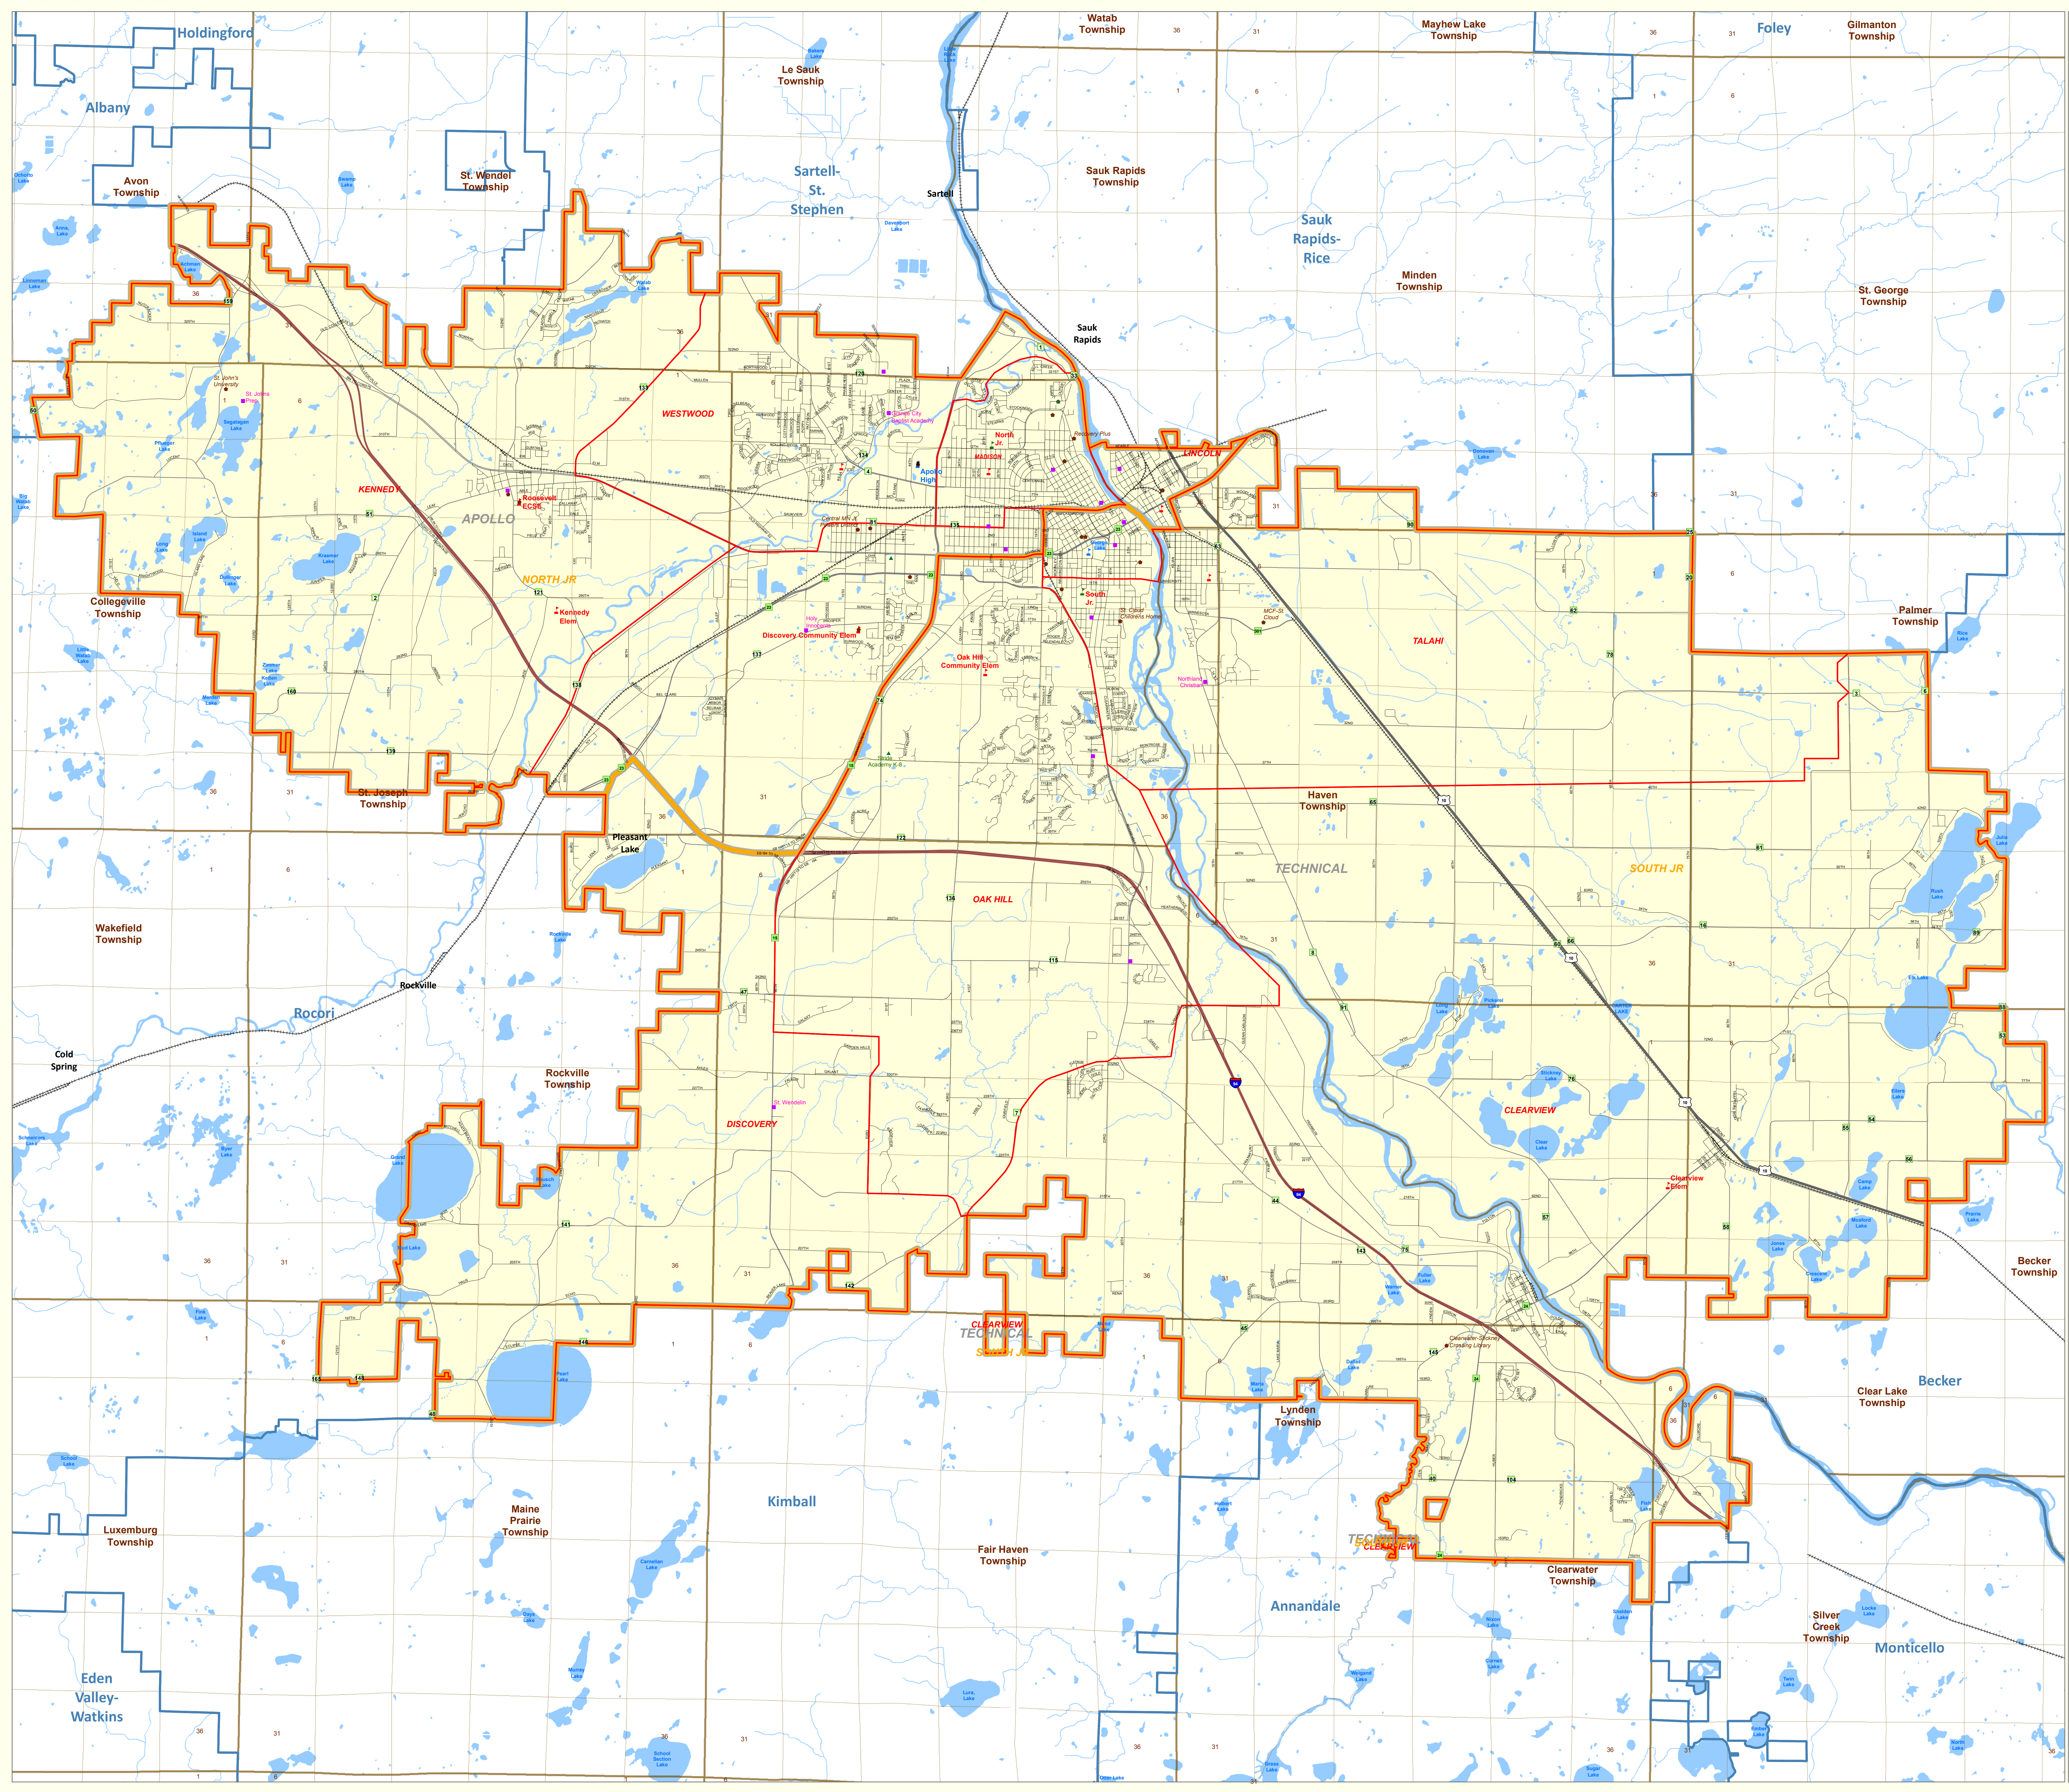

- Elementary school
- Middle / Junior high school
- High / Secondary school
- School District Office
- Non-Public school
- Public Charter school
- Other School Program (examples)
  Area Learning Center (ALC)
  Area Learning Program (ALP)
  Targeted Services
  Correctional
  Post-Secondary Education

Public School Attendance Areas

- Elementary School Attendance Area **ELEM**
- Middle School Attendance Area **MIDD**
- High School Attendance Area **HIGH**

Public School Districts

- School District
- Adjacent School District
- INSET - SEE MAP 2 OF 2 (if applicable)

Other Features

- Interstate Highway
- U.S. Highway
- State Highway
- County Highway
- Road/Street
- Railroad
- Stream
- Lake/Pond
- Minor Civil Division (Cities, Townships and Unorganized areas)
- Public Land Survey Township / Range
- Public Land Survey Section

Data Sources:

1. Minnesota Department of Education, MN.IT @ Education (2014)
2. Metropolitan Council, 2010, Minnesota Department of Transportation (2004)
3. Minnesota GeoSpatial Information Office
4. U.S. Bureau of the Census, Minnesota Legislative GIS Office (modified to include annexations files with Municipal Board through May 2003)
5. Minnesota Department of Natural Resources

Special Note:

Liability Statement:

School District Location in Minnesota

Legend
School District
County boundary

1 : 41,430

Minnesota Department of Education
MN.IT @ Education
1500 Highway 36 West
Roseville, MN 55113

Map Created: November 2015