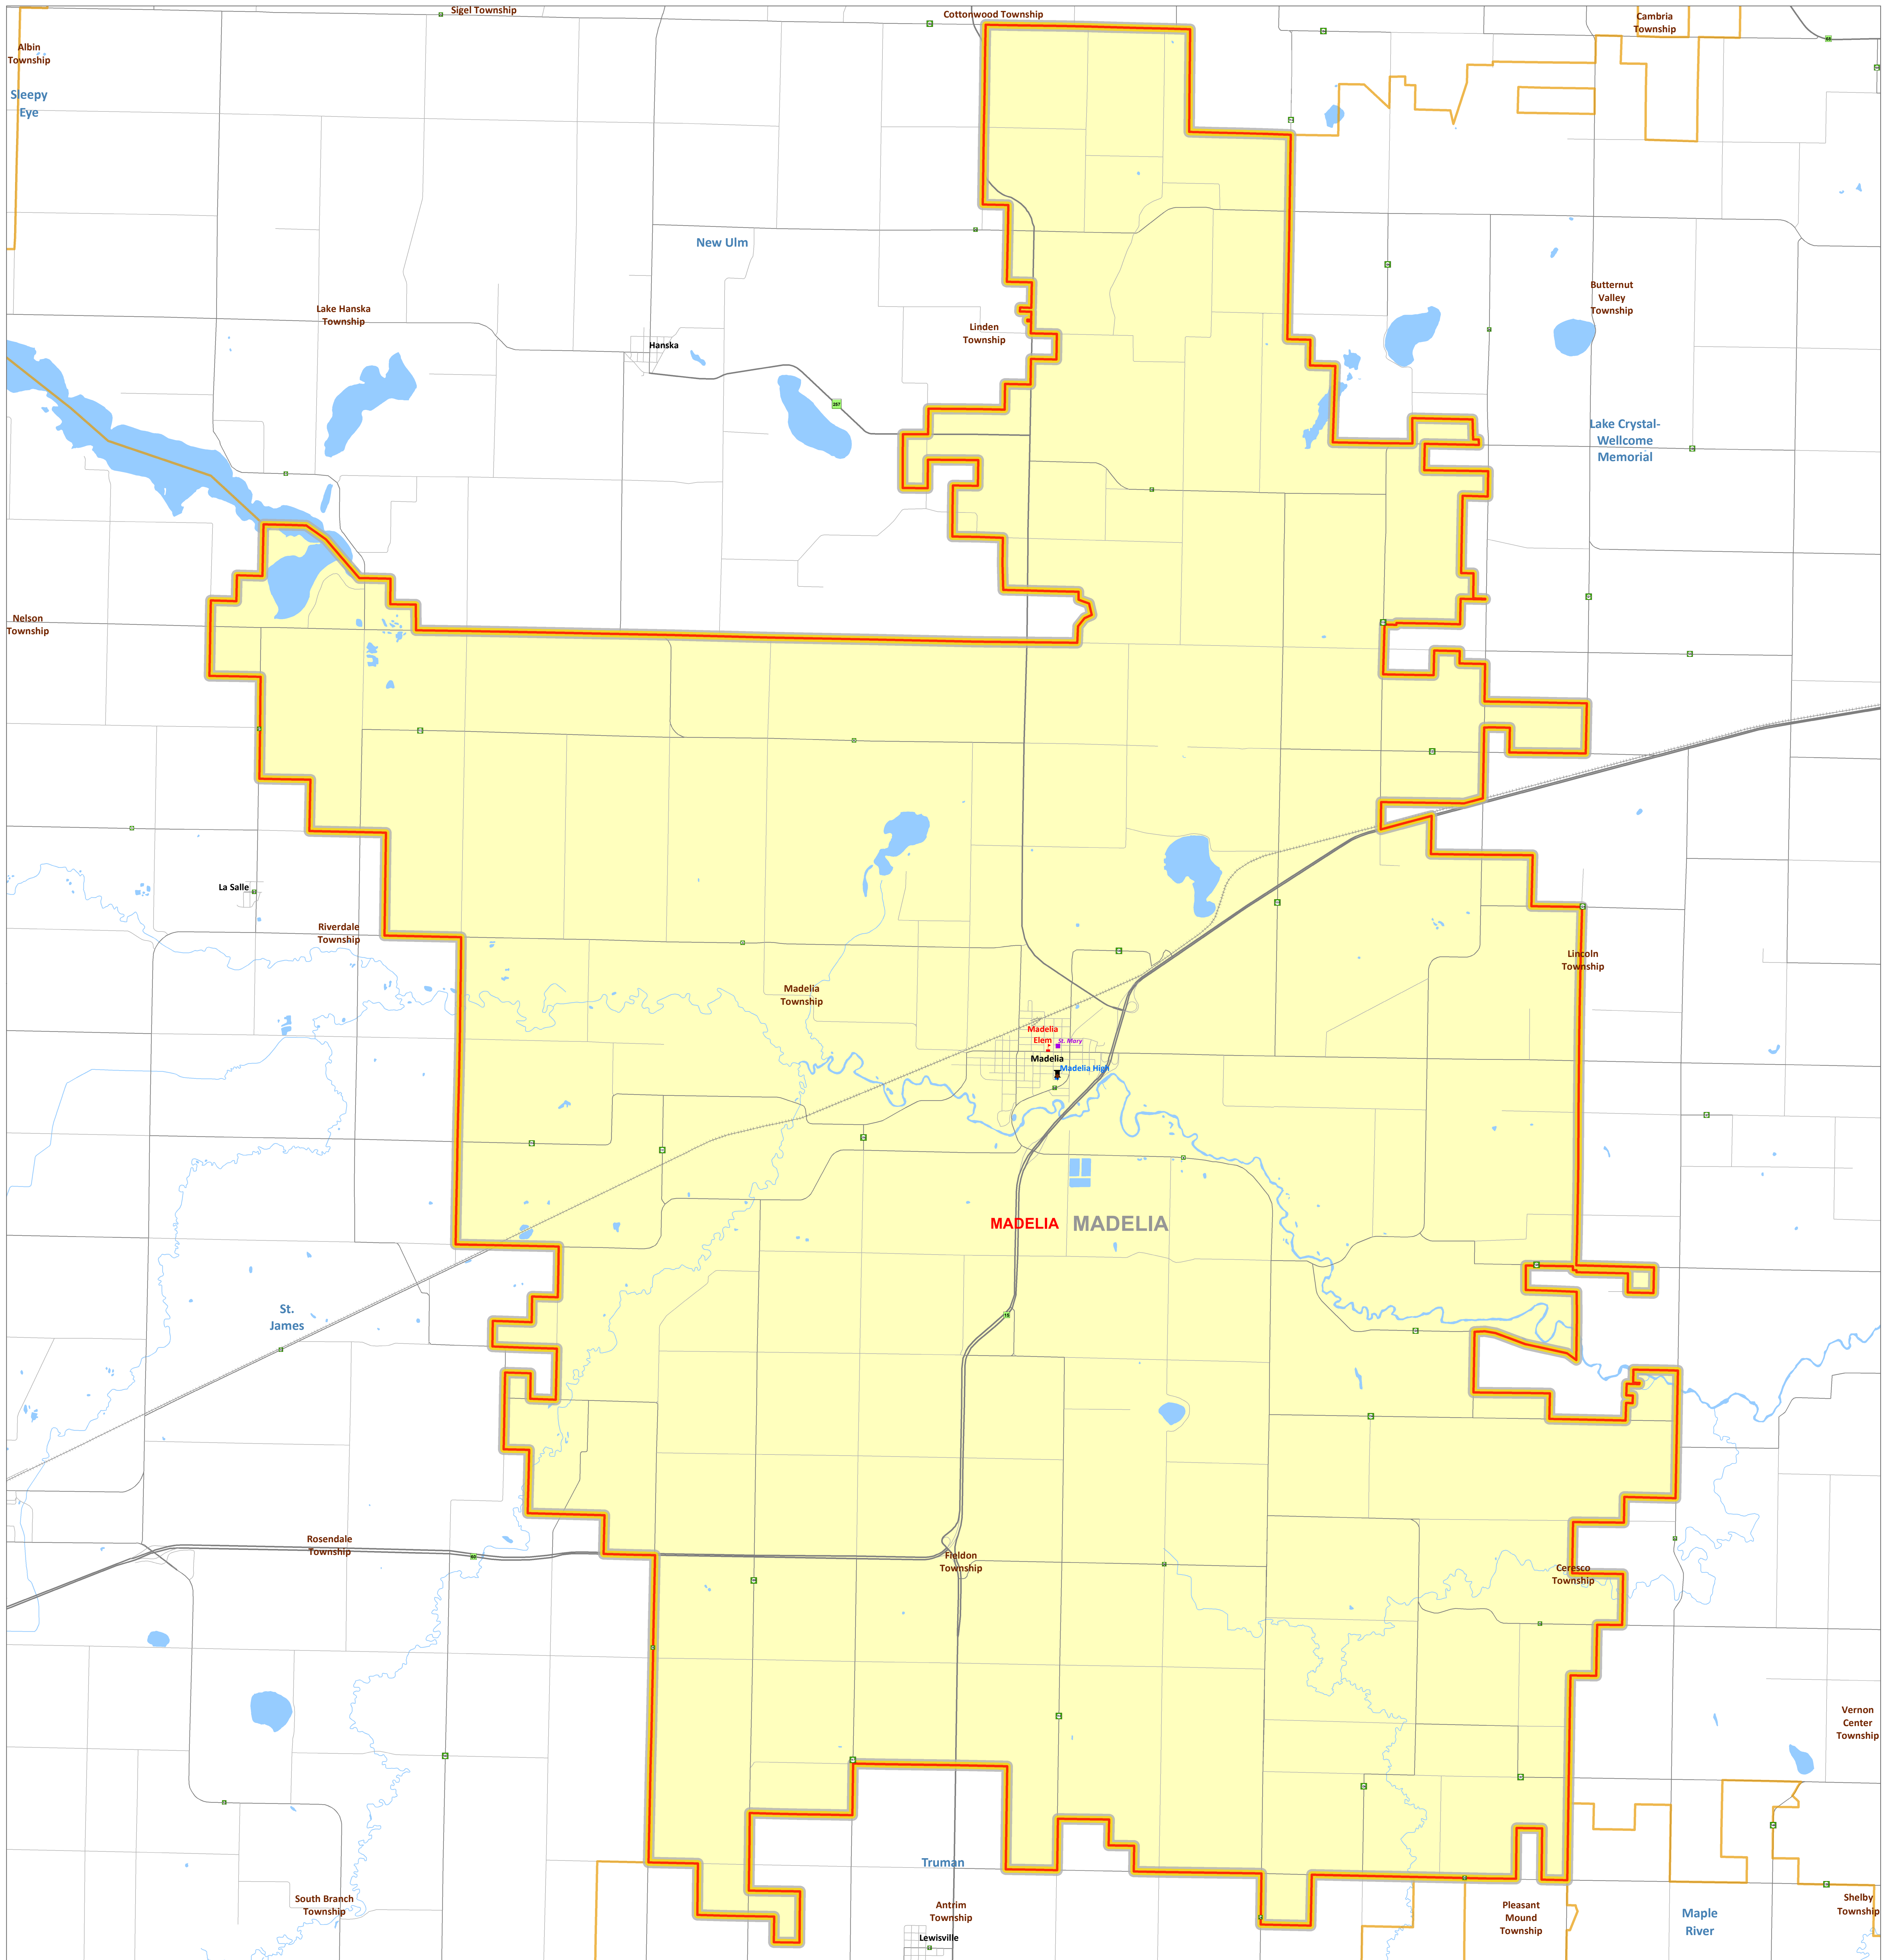

Public School District Attendance Areas and Educational Facility Locations

Madelia
837

Map 1 of 1

1. **Public Educational Facilities or Programs**¹
2. Elementary school
   - Middle / Junior high school
   - High / Secondary school
   - School District Office
   - Non-Public school
   - Public Charter school
   - Other School Program (examples)
     - Area Learning Center (ALC)
     - Area Learning Program (ALP)
     - Targeted Services
     - College/University
     - Correctional
     - Secondary Education
3. **Public School Attendance Areas**¹
4. Elementary School Attendance Area **ELEM**
   - Middle School Attendance Area **MIDD**
   - High School Attendance Area **HIGH**

1. **Public School Districts**¹
2. School District
   - Adjacent School District
   - INSET - SEE MAP 2 OF 2 (if applicable)
3. **Other Features**
4. Interstate Highway²
   - U.S. Highway²
   - State Highway²
   - County Highway²
   - Main Street
   - Road/Street²
   - Railroad²
   - Stream⁵
   - Lake/Pond⁵
   - Minor Civil Division⁴ (Cities, Townships and Unorganized areas)
   - Public Land Survey Township / Range³
   - Public Land Survey Section³