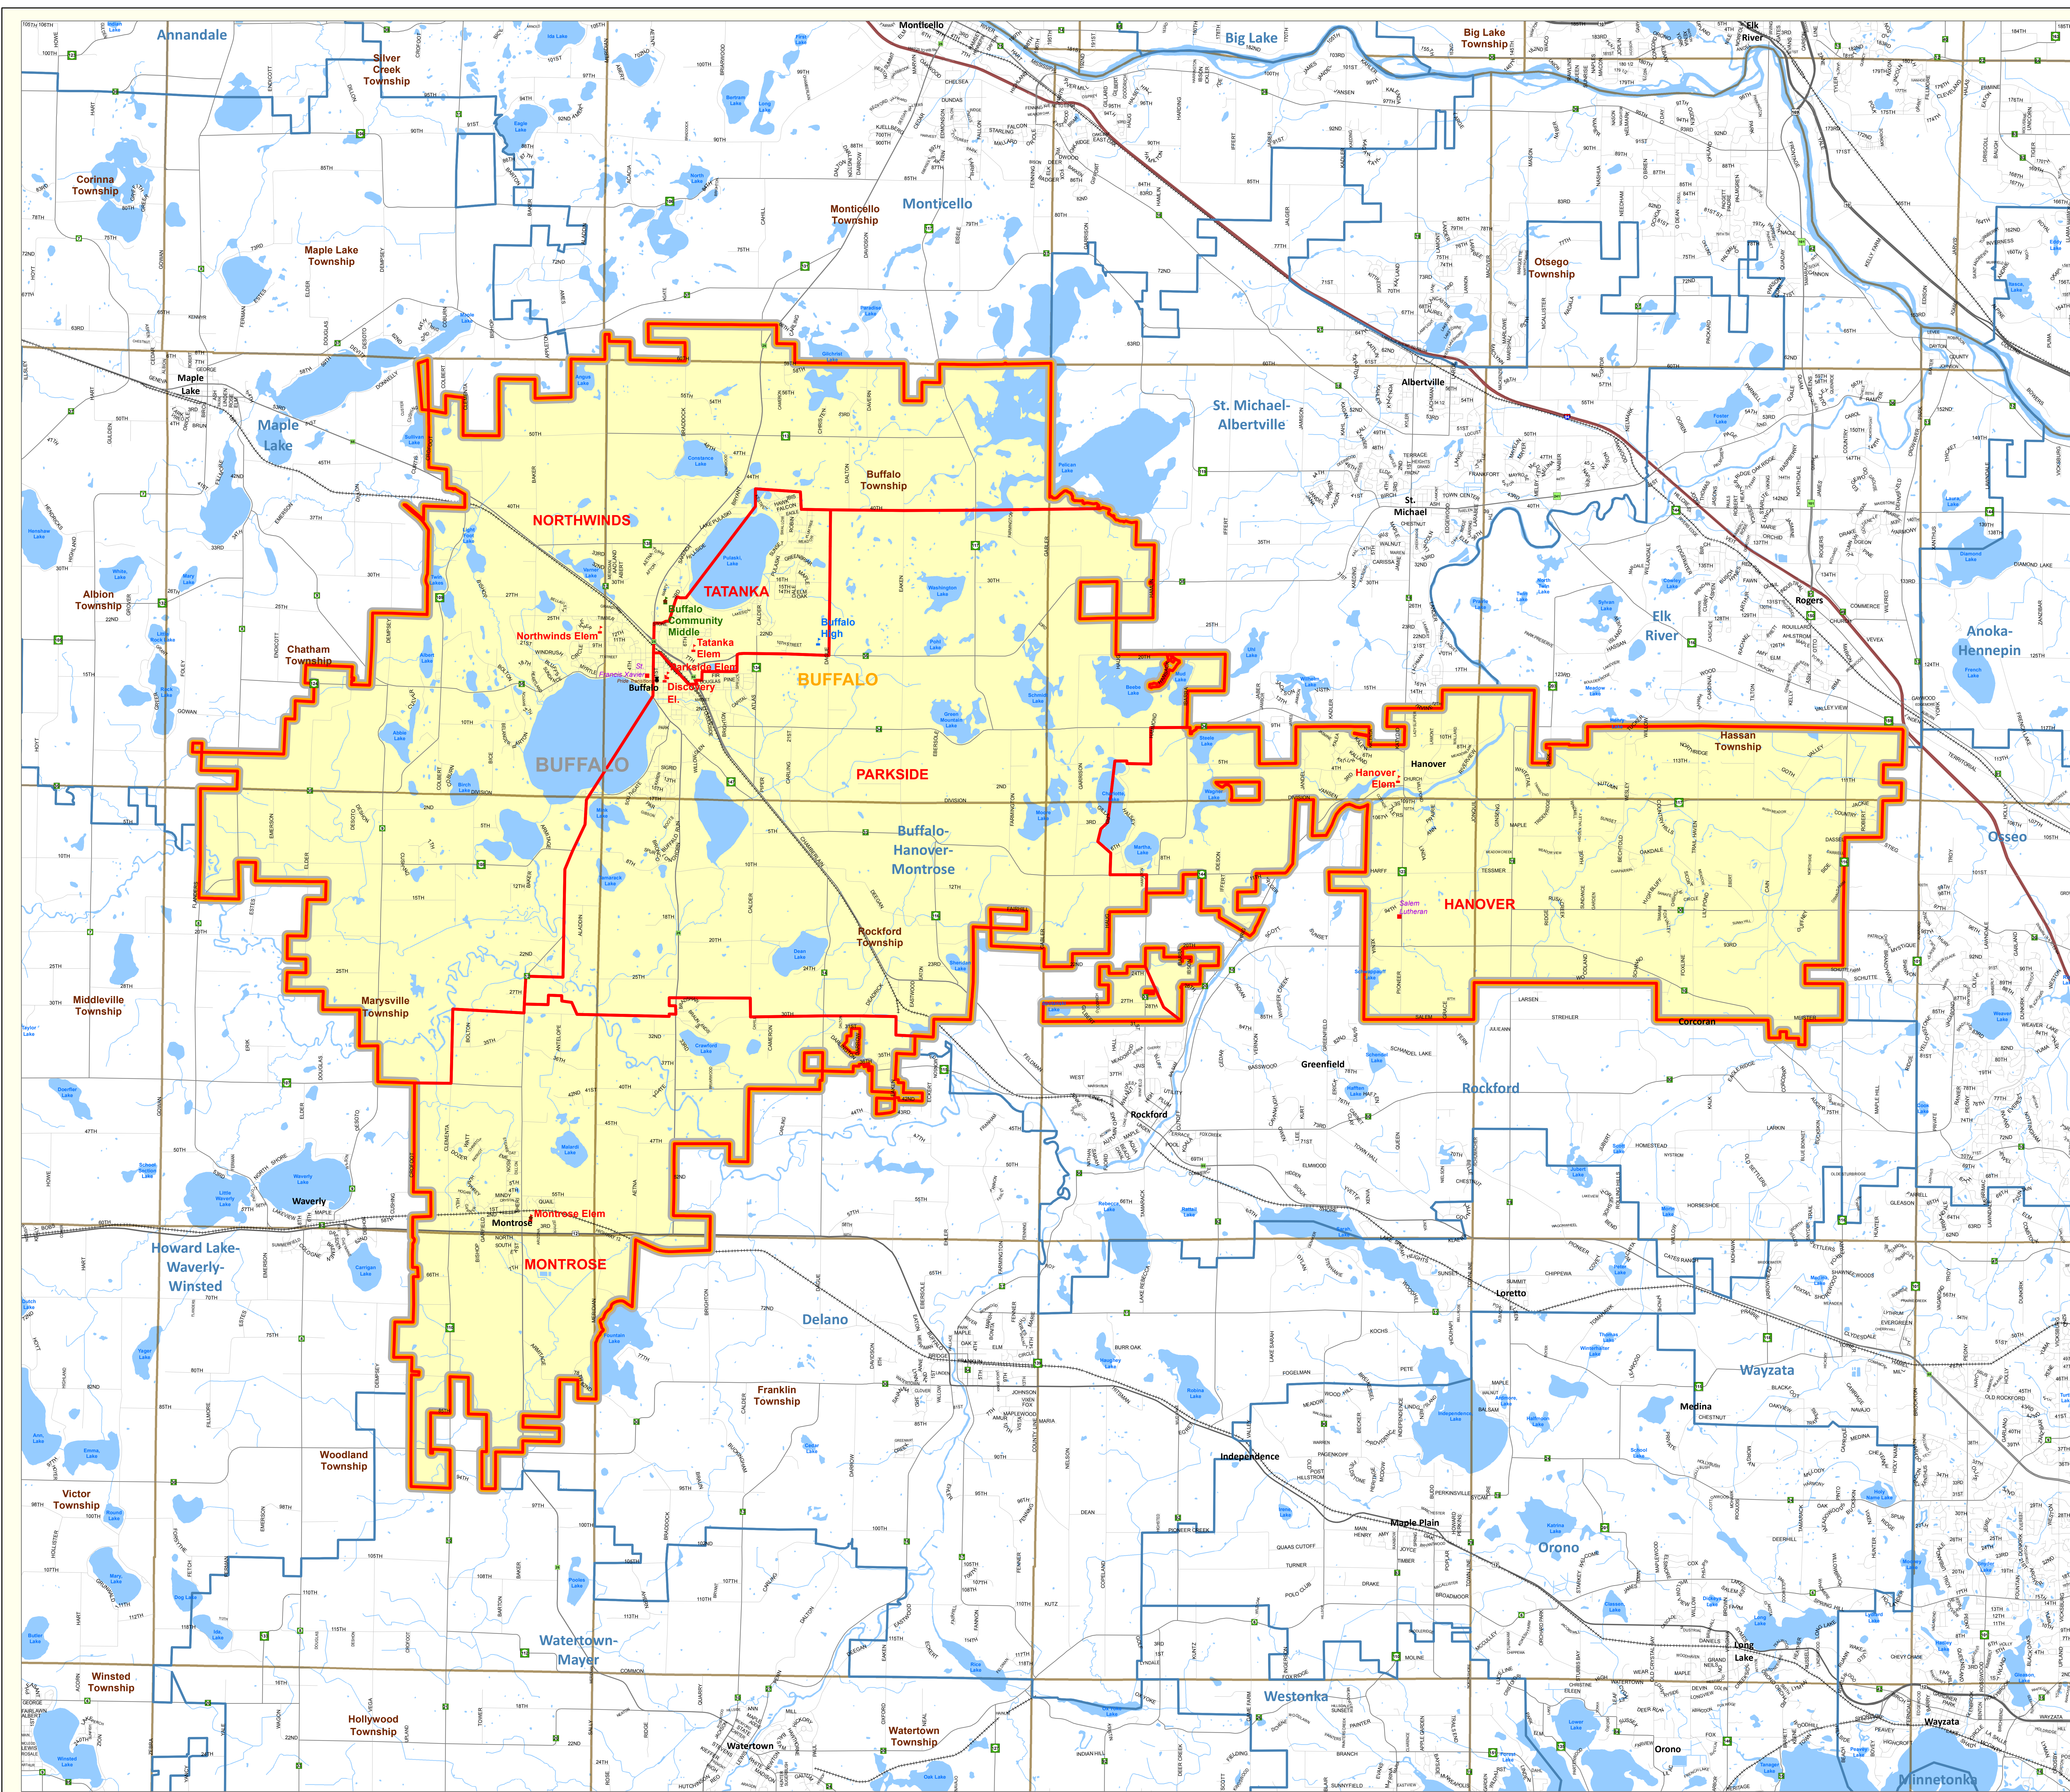

Public School District Attendance Areas and Educational Facility Locations

Buffalo-Hanover-Montrose
877

Map 1 of 1

Public Educational Facilities or Programs

- Elementary school
- Middle / Junior high school
- High / Secondary school
- School District Office
- Non-Public school
- Public Charter school
- Other School Program (examples)
  Area Learning Center (ALC)
  Targeted Services
  Correctional
  Post-Secondary Education

Public School Attendance Areas

- Elementary School Attendance Area **ELEM**
- Middle School Attendance Area **MIDD**
- High School Attendance Area **HIGH**

Public School Districts

- School District
- Adjacent School District
- INSET - SEE MAP 2 OF 2 (if applicable)

Other Features

- Interstate Highway ²
- U.S. Highway ²
- State Highway ²
- County Highway ²
- Road/Street ²
- Railroad ²
- Stream ⁵
- Lake/Pond ⁵
- Minor Civil Division ⁴
  (Cities, Townships and Unorganized areas)
- Public Land Survey Township / Range ³
- Public Land Survey Section ³

Data Sources:

School District Location in Minnesota

Legend
 School District
 County Boundary

1 : 44,400

For further assistance with this map, contact:
Jake Stark jake.stark@state.mn.us
MN Department of Education
Division of Information Technology
1500 Highway 36 West
Roseville, MN 55113