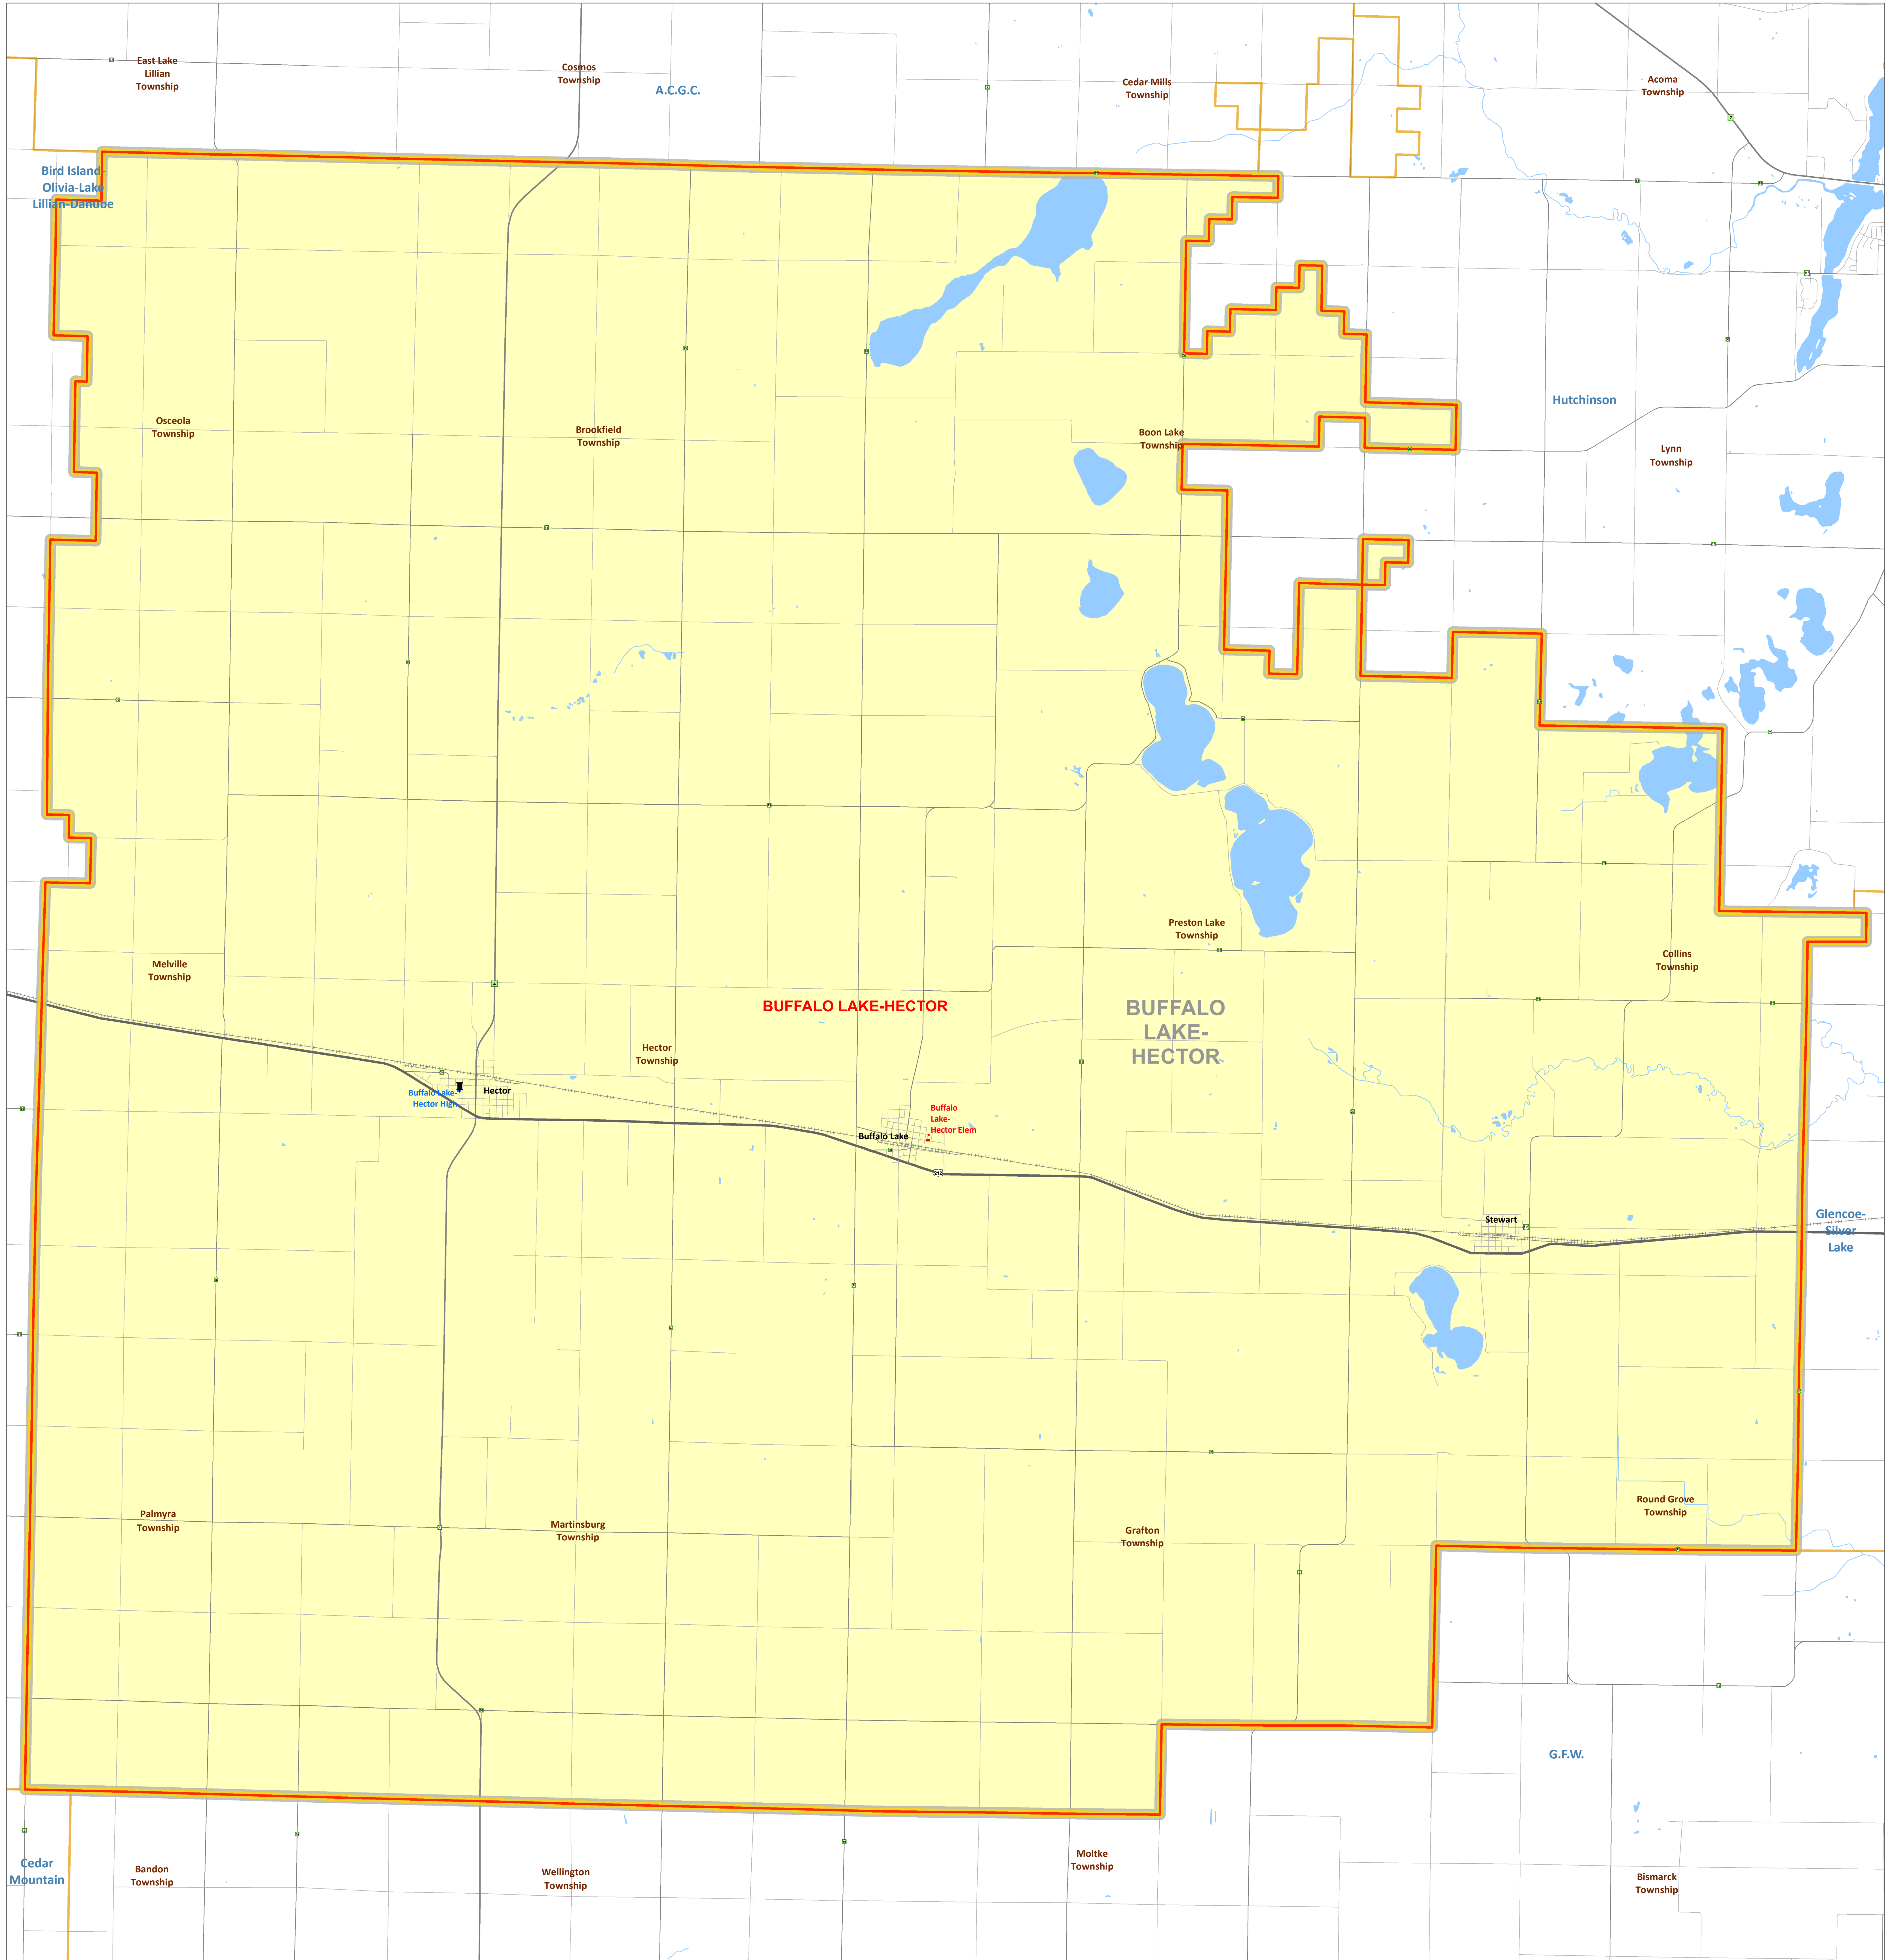

Public School District Attendance Areas and Educational Facility Locations

Buffalo Lake-Hector-Stewart 2159

Map 1 of 1

1. **Public Educational Facilities or Programs**¹
2. Elementary school
   - Middle / Junior high school
   - High / Secondary school
   - School District Office
   - Non-Public school
   - ▲ Public Charter school
   - Other School Program (examples)
     - Area Learning Center (ALC)
     - Area Learning Program (ALP)
     - Targeted Services
     - College/University
     - Correctional
     - Secondary Education
3. **Public School Attendance Areas**¹
4. Elementary School Attendance Area **ELEM**
   - Middle School Attendance Area **MIDD**
   - High School Attendance Area **HIGH**

1. **Public School Districts**¹
2. School District
   - Adjacent School District
   - INSET - SEE MAP 2 OF 2 (if applicable)
3. **Other Features**
4. Interstate Highway²
   - U.S. Highway²
   - State Highway²
   - County Highway²
   - Road/Street²
   - Railroad²
   - Stream²
   - Lake/Pond⁵
   - Minor Civil Division⁴ (Cities, Townships and Unorganized areas)
   - Public Land Survey Township / Range³
   - Public Land Survey Section³