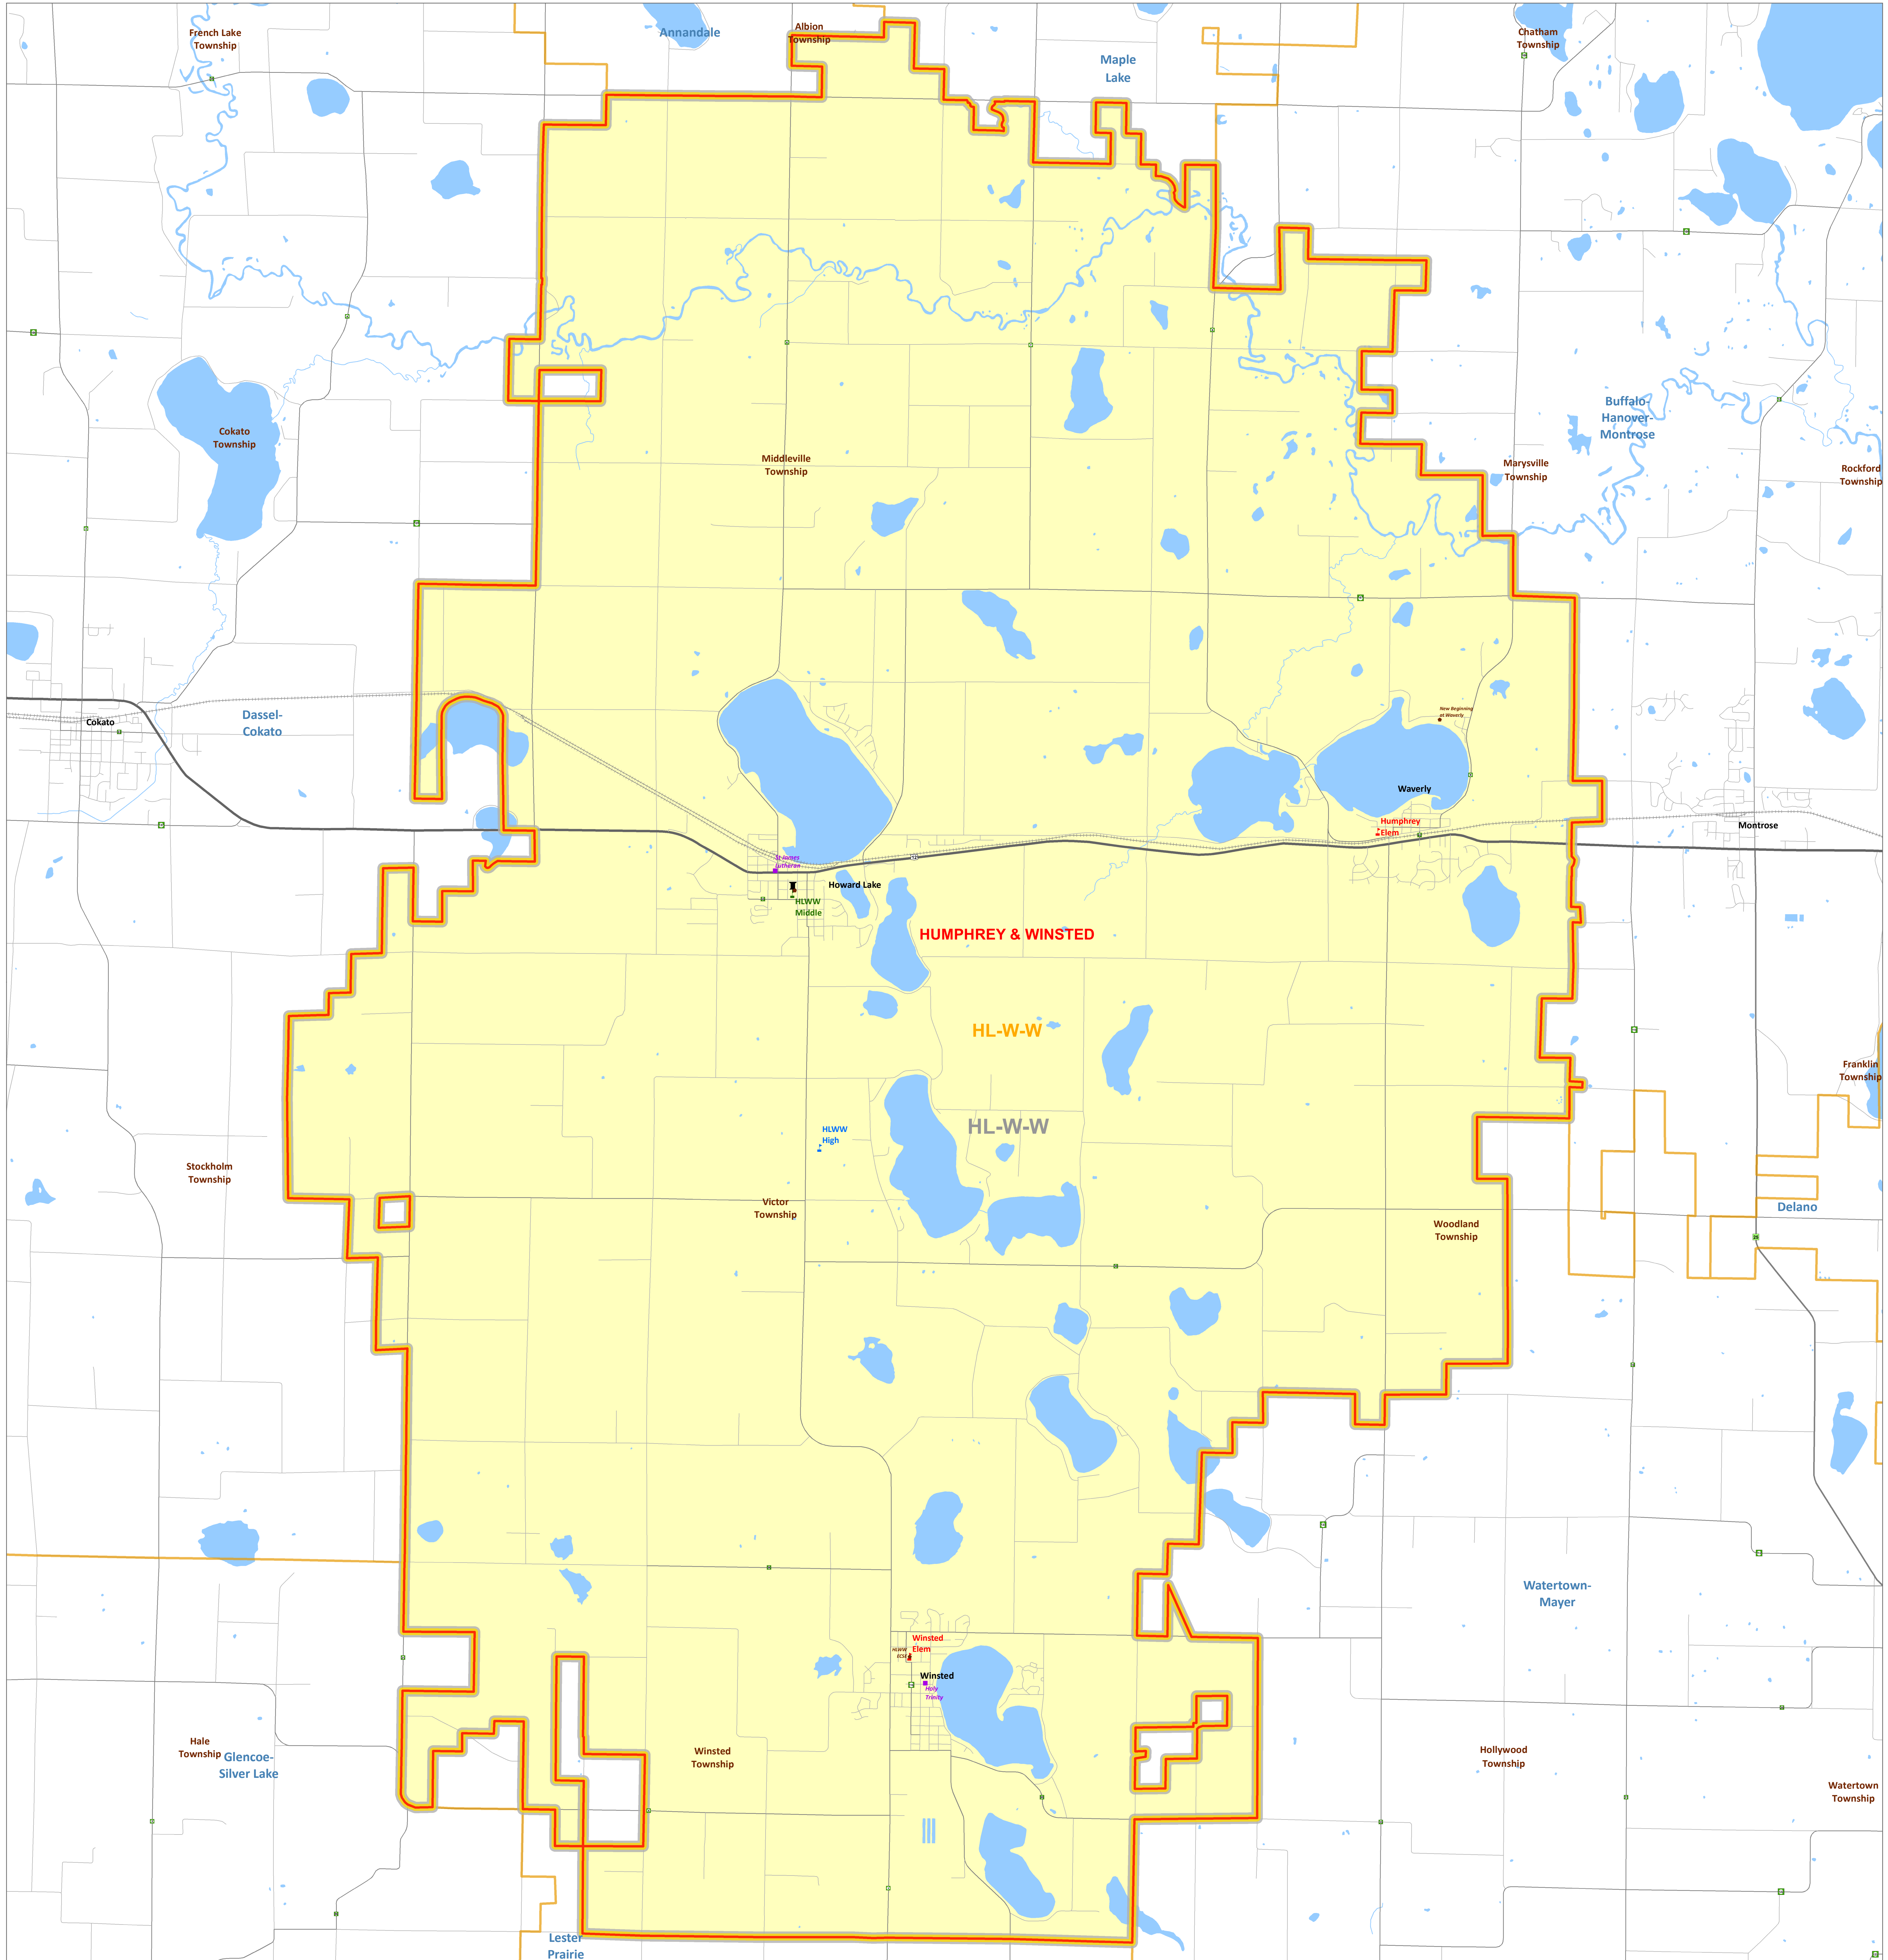

Public School District Attendance Areas and Educational Facility Locations

Howard Lake-Waverly-Winsted 2687

Map 1 of 1

1. **Public Educational Facilities or Programs¹**
2. Elementary school
   - Middle / Junior high school
   - High / Secondary school
   - School District Office
   - Non-Public school
   - Public Charter school
   - **Other School Program (examples)**
     - Area Learning Center (ALC)
     - Area Learning Program (ALP)
     - Targeted Services
     - College/University
     - Correctional
     - Secondary Education
3. **Public School Attendance Areas¹**
4. Elementary School Attendance Area **ELEM**
   - Middle School Attendance Area **MIDD**
   - High School Attendance Area **HIGH**

1. **Public School Districts¹**
2. School District
   - Adjacent School District
   - INSET - SEE MAP 2 OF 2 (if applicable)
3. **Other Features**
4. Interstate Highway²
   - U.S. Highway²
   - State Highway²
   - County Highway²
   - Road/Street²
   - Railroad²
   - Stream²
   - Lake/Pond⁵
   - Minor Civil Division⁴ (Cities, Townships and Unorganized areas)
   - Public Land Survey Township / Range³
   - Public Land Survey Section³