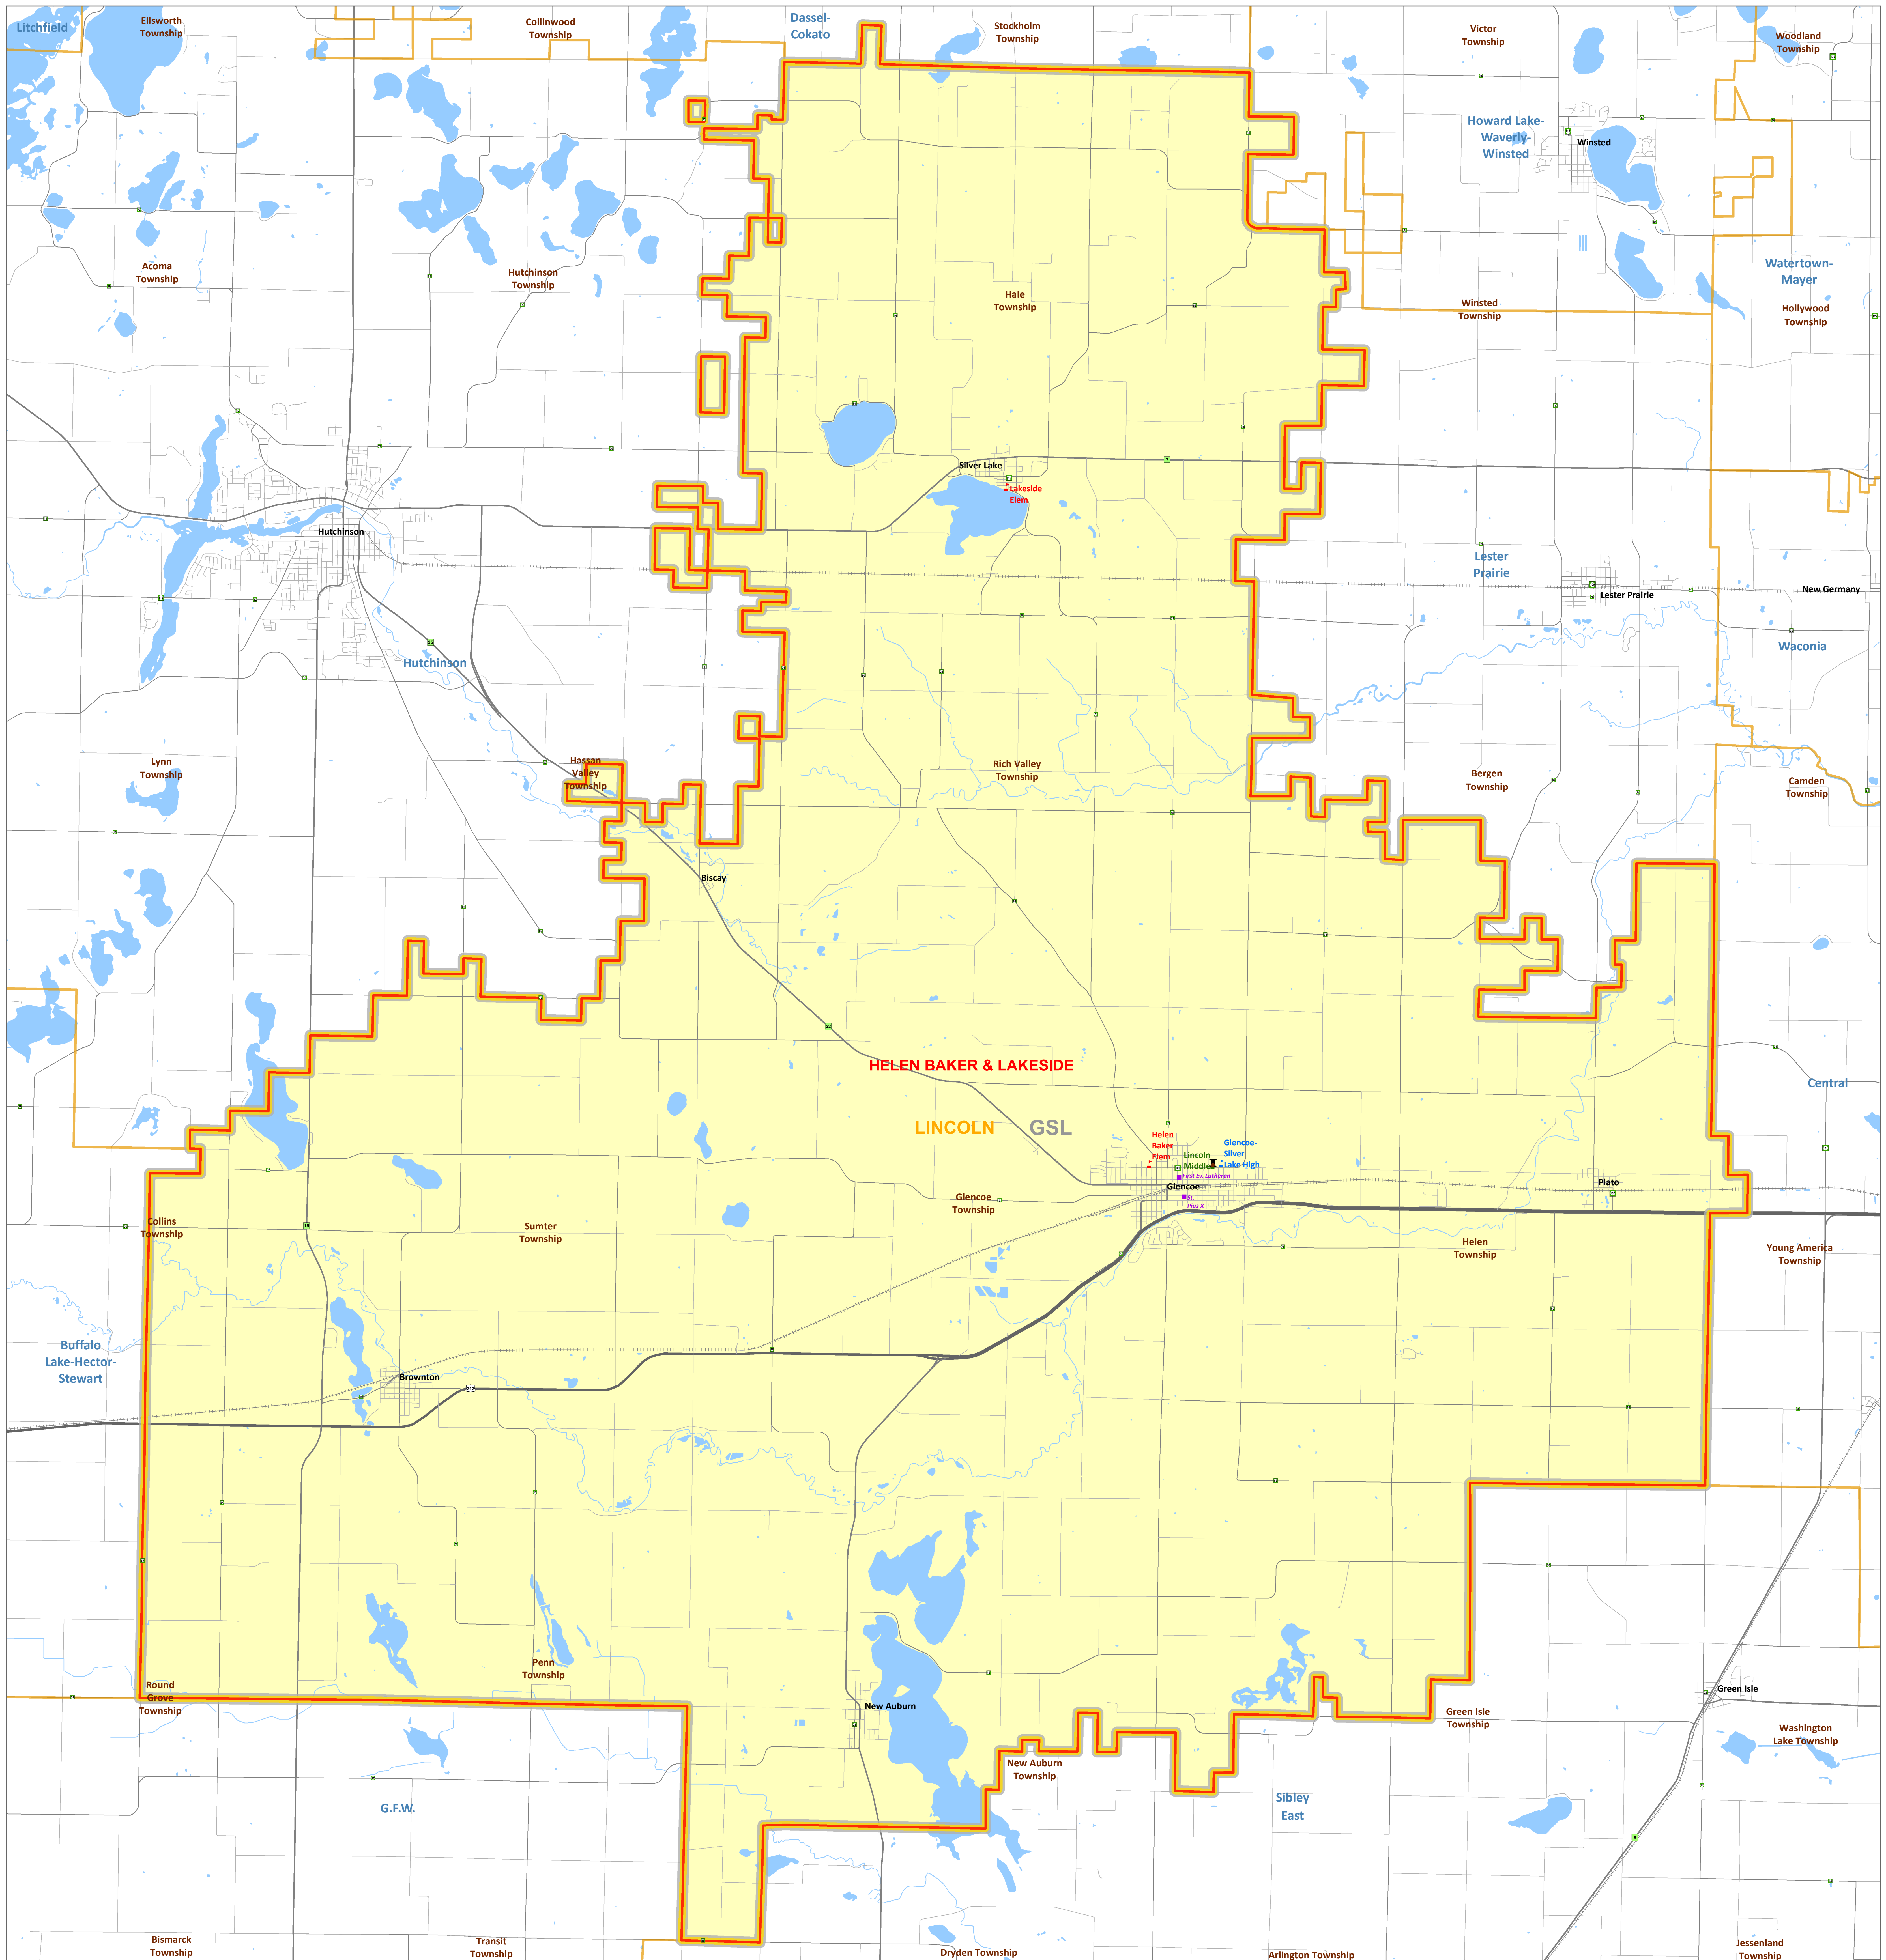

Public School District Attendance Areas and Educational Facility Locations

Glencoe-Silver Lake 2859

Map 1 of 1

Public Educational Facilities or Programs¹

- Elementary school
- Middle / Junior high school
- High / Secondary school
- School District Office
- Non-Public school
- Public Charter school
- Other School Program (examples)
  - Area Learning Center (ALC)
  - Area Learning Program (ALP)
  - Targeted Services
  - College/University
  - Correctional
  - Secondary Education

Public School Attendance Areas¹

- Elementary School Attendance Area **ELEM**
- Middle School Attendance Area **MIDD**
- High School Attendance Area **HIGH**

Public School Districts¹

- School District
- Adjacent School District
- INSET - SEE MAP 2 OF 2 (if applicable)

Other Features

- Interstate Highway²
- U.S. Highway²
- State Highway²
- County Highway²
- Road/Street²
- Railroad²
- Stream²
- Lake/Pond⁵
- Minor Civil Division⁴ (Cities, Townships and Unorganized areas)
- Public Land Survey Township / Range³
- Public Land Survey Section³

Data Sources:

Special Note:

Liability Statement:

School District Location in Minnesota

Legend

- School District
- County Boundary

1 : 44,110

Minnesota Department of
Education